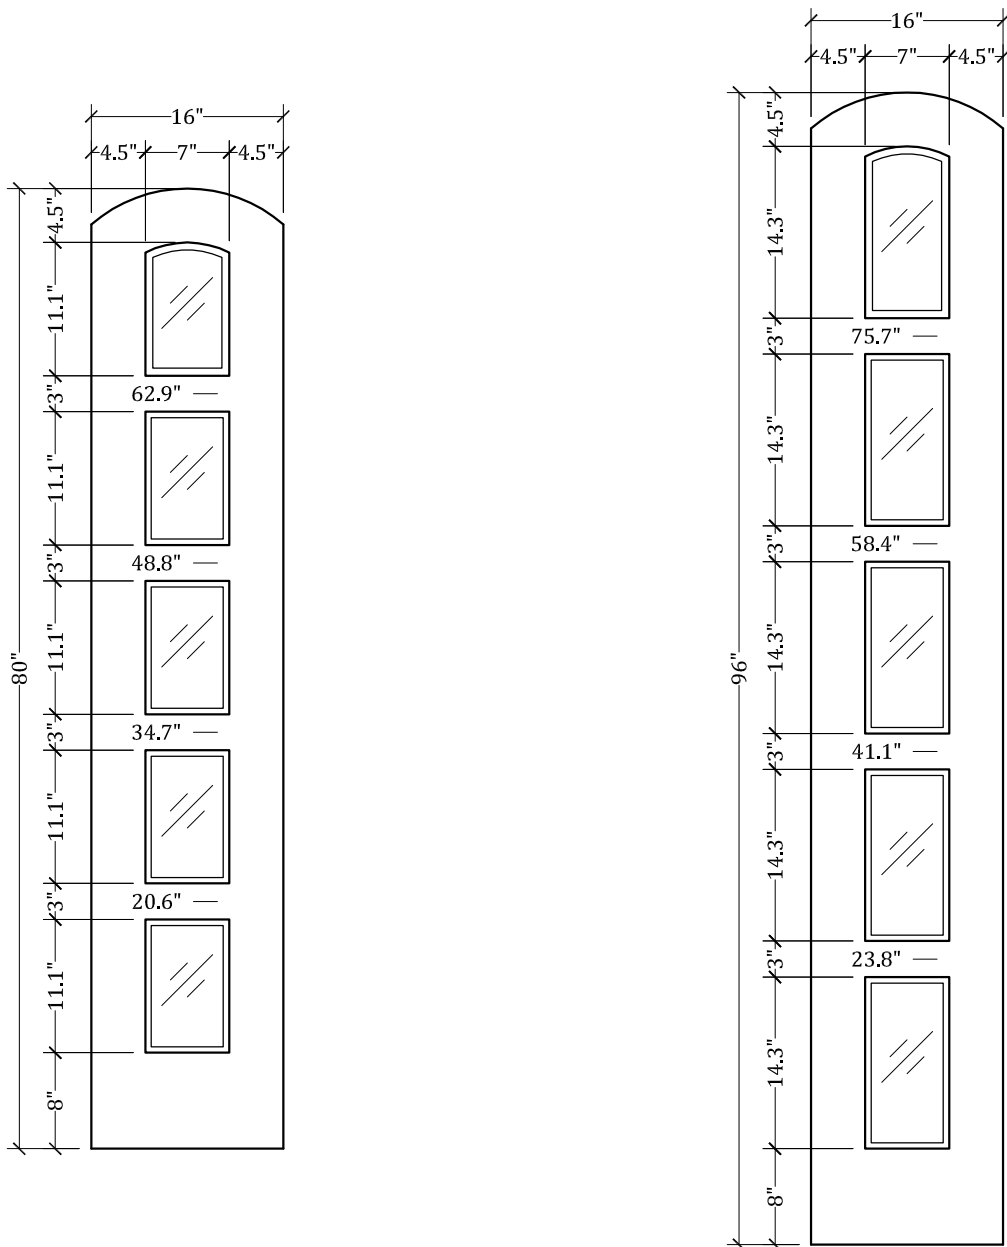

UPSTATE DOOR

FINE DOOR SOLUTIONS... ONE SOURCE

*Layout 2230.2 Five Lite
(Arched Top/Arched Glass)*

Minimum Width Available is 16" for this Layout

Distinctive Exterior Standard Stiles/Top Rail Are 5-1/2"

*Please View Our Specification Section to View Our Sizing Parameters
for Our Classics Line.*