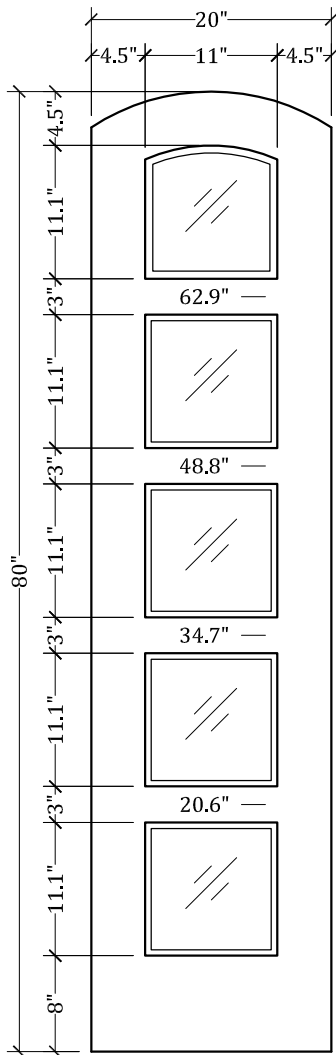

UPSTATE DOOR

FINE DOOR SOLUTIONS... ONE SOURCE

*Layout 2230.2 Five Lite
(Arched Top/Arched Glass)*

Minimum Width Available is 16" for this Layout

Distinctive Exterior Standard Stiles/Top Rail Are 5-1/2"

*Please View Our Specification Section to View Our Sizing Parameters
for Our Classics Line.*