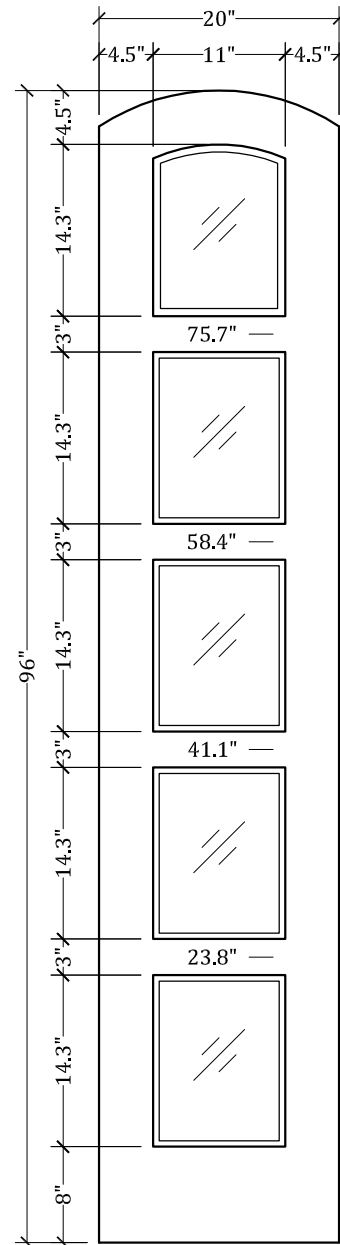

UPSTATE DOOR

FINE DOOR SOLUTIONS... ONE SOURCE

*Layout 2230.2 Five Lite
(Arched Top/Arched Glass)*

Minimum Width Available is 16" for this Layout

Distinctive Exterior Standard Stiles/Top Rail Are 5-1/2"

*Please View Our Specification Section to View Our Sizing Parameters
for Our Classics Line.*