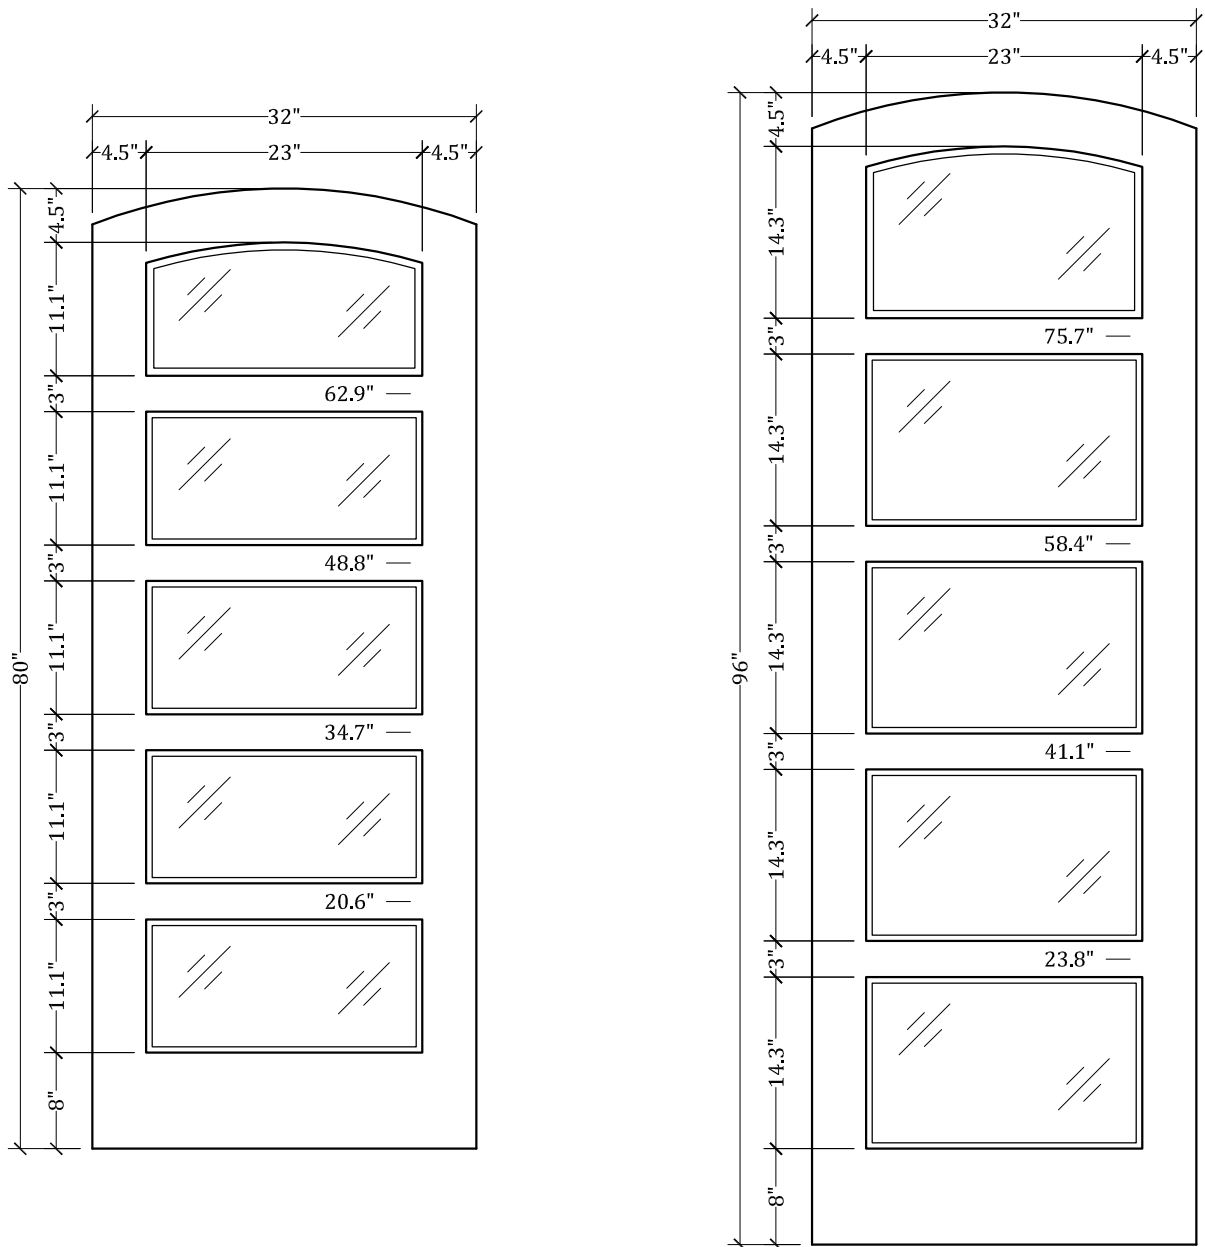

UPSTATE DOOR

FINE DOOR SOLUTIONS... ONE SOURCE

*Layout 2230.2 Five Lite
(Arched Top/Arched Glass)*

Minimum Width Available is 16" for this Layout

Distinctive Exterior Standard Stiles/Top Rail Are 5-1/2"

*Please View Our Specification Section to View Our Sizing Parameters
for Our Classics Line.*