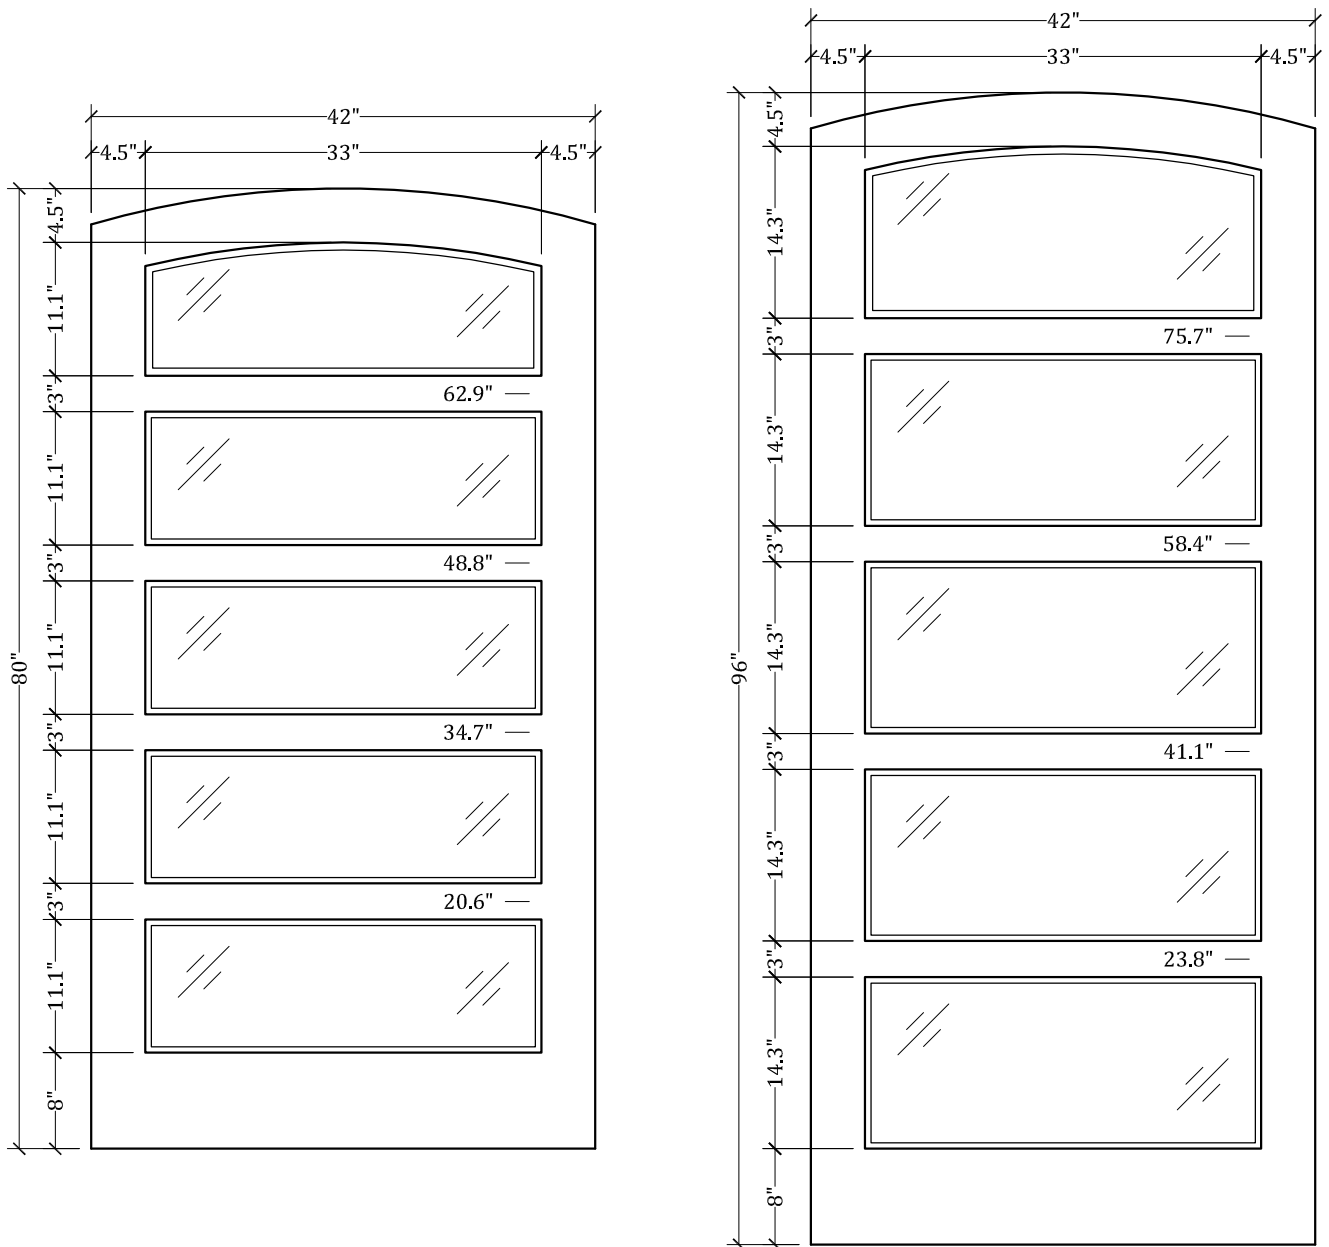

UPSTATE DOOR

FINE DOOR SOLUTIONS... ONE SOURCE

*Layout 2230.2 Five Lite
(Arched Top/Arched Glass)*

Minimum Width Available is 16" for this Layout

Distinctive Exterior Standard Stiles/Top Rail Are 5-1/2"

*Please View Our Specification Section to View Our Sizing Parameters
for Our Classics Line.*