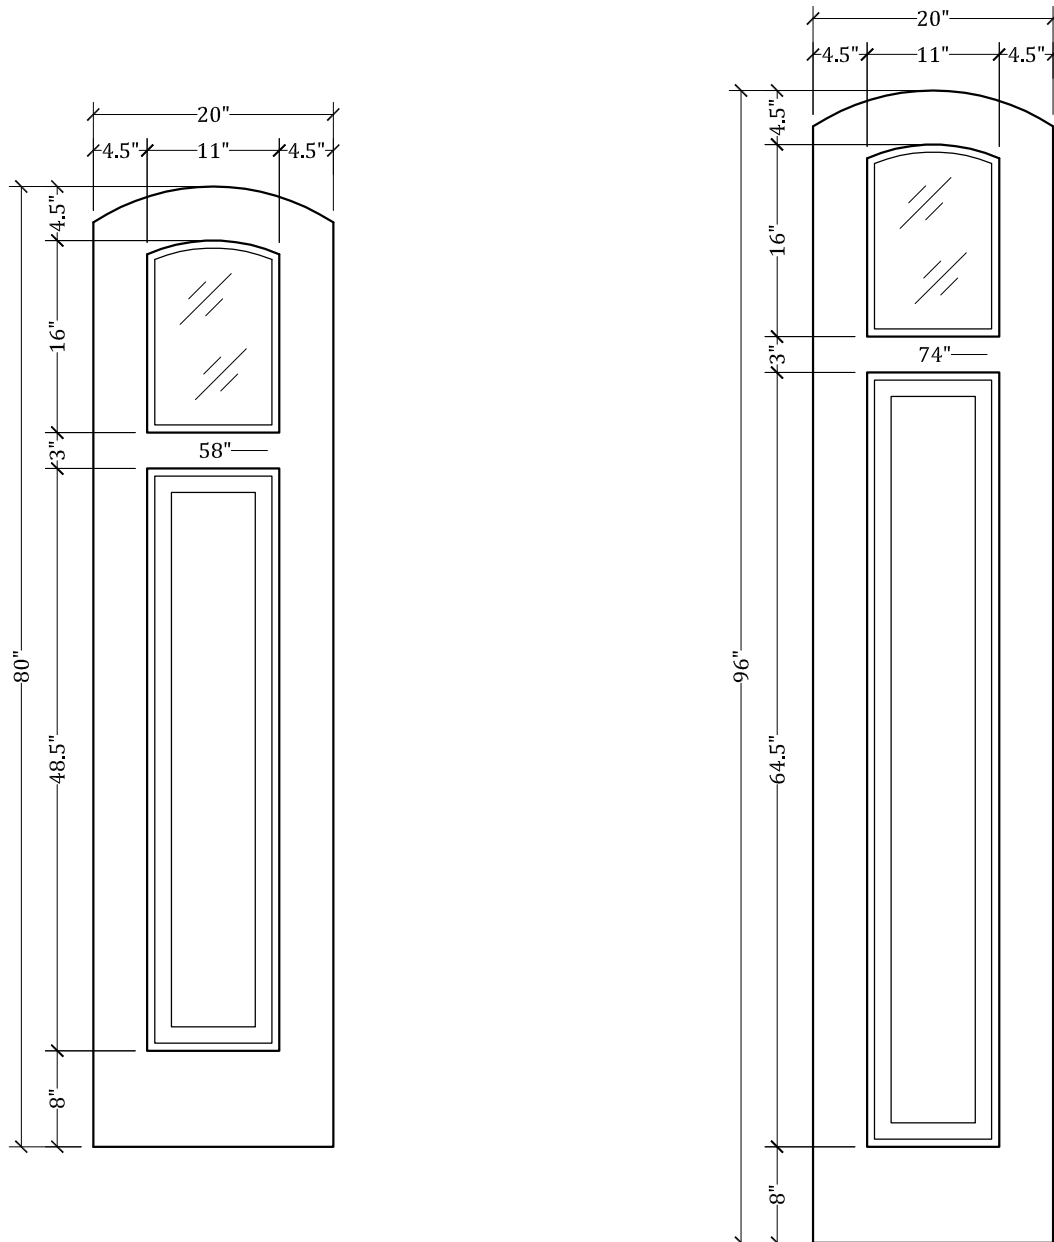

UPSTATE DOOR

FINE DOOR SOLUTIONS... ONE SOURCE

Layout 2560.2 Full Lite/One Panel
(Arched Top/Arched Glass)

Minimum Width Available is 16" for this Layout

Distinctive Exterior Standard Stiles/Top Rail Are 5-1/2"

*Please View Our Specification Section to View Our Sizing Parameters
for Our Classics Line.*

1-800-570-8283

For more assistance, please contact one of our customer service representatives
sales@upstatedoor.com

www.upstatedoor.com