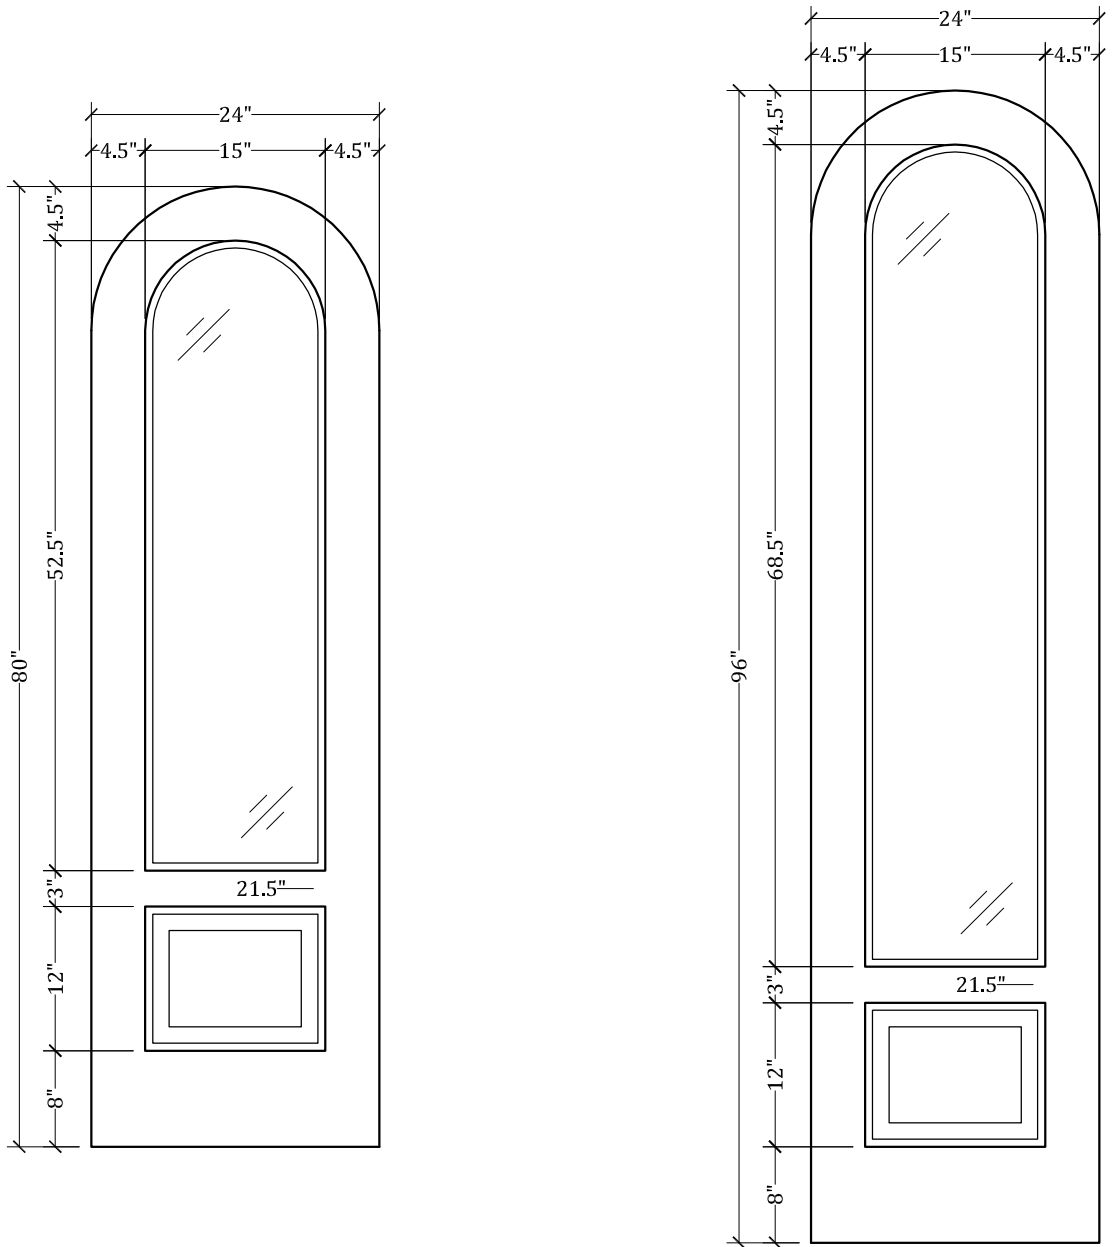

UPSTATE DOOR

FINE DOOR SOLUTIONS... ONE SOURCE

Layout 2090.4 Full Lite/One Panel
(Round Top/Round Glass)

Minimum Width Available is 16" for this Layout

Distinctive Exterior Standard Stiles/Top Rail Are 5-1/2"

*Please View Our Specification Section to View Our Sizing Parameters
for Our Classics Line.*

1-800-570-8283

sales@upstatedoor.com

www.upstatedoor.com