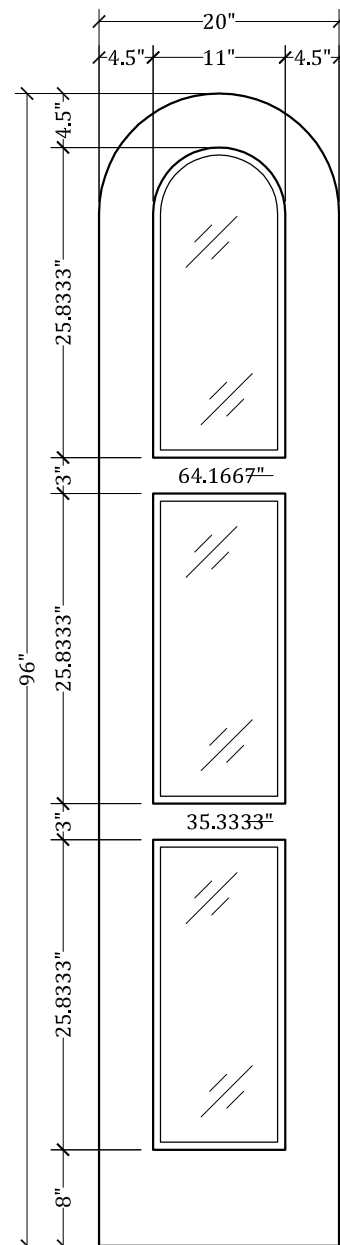

UPSTATE DOOR

FINE DOOR SOLUTIONS... ONE SOURCE

*Layout 2170.4 Three Lite
(Round Top/Round Glass)*

Minimum Width Available is 16" for this Layout

Distinctive Exterior Standard Stiles/Top Rail Are 5-1/2"

*Please View Our Specification Section to View Our Sizing Parameters
for Our Classics Line.*