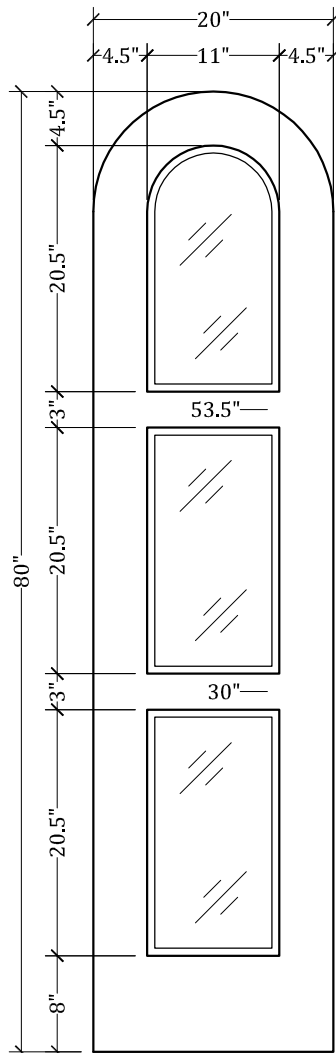

UPSTATE DOOR

FINE DOOR SOLUTIONS... ONE SOURCE

*Layout 2170.4 Three Lite
(Round Top/Round Glass)*

Minimum Width Available is 16" for this Layout

Distinctive Exterior Standard Stiles/Top Rail Are 5-1/2"

*Please View Our Specification Section to View Our Sizing Parameters
for Our Classics Line.*