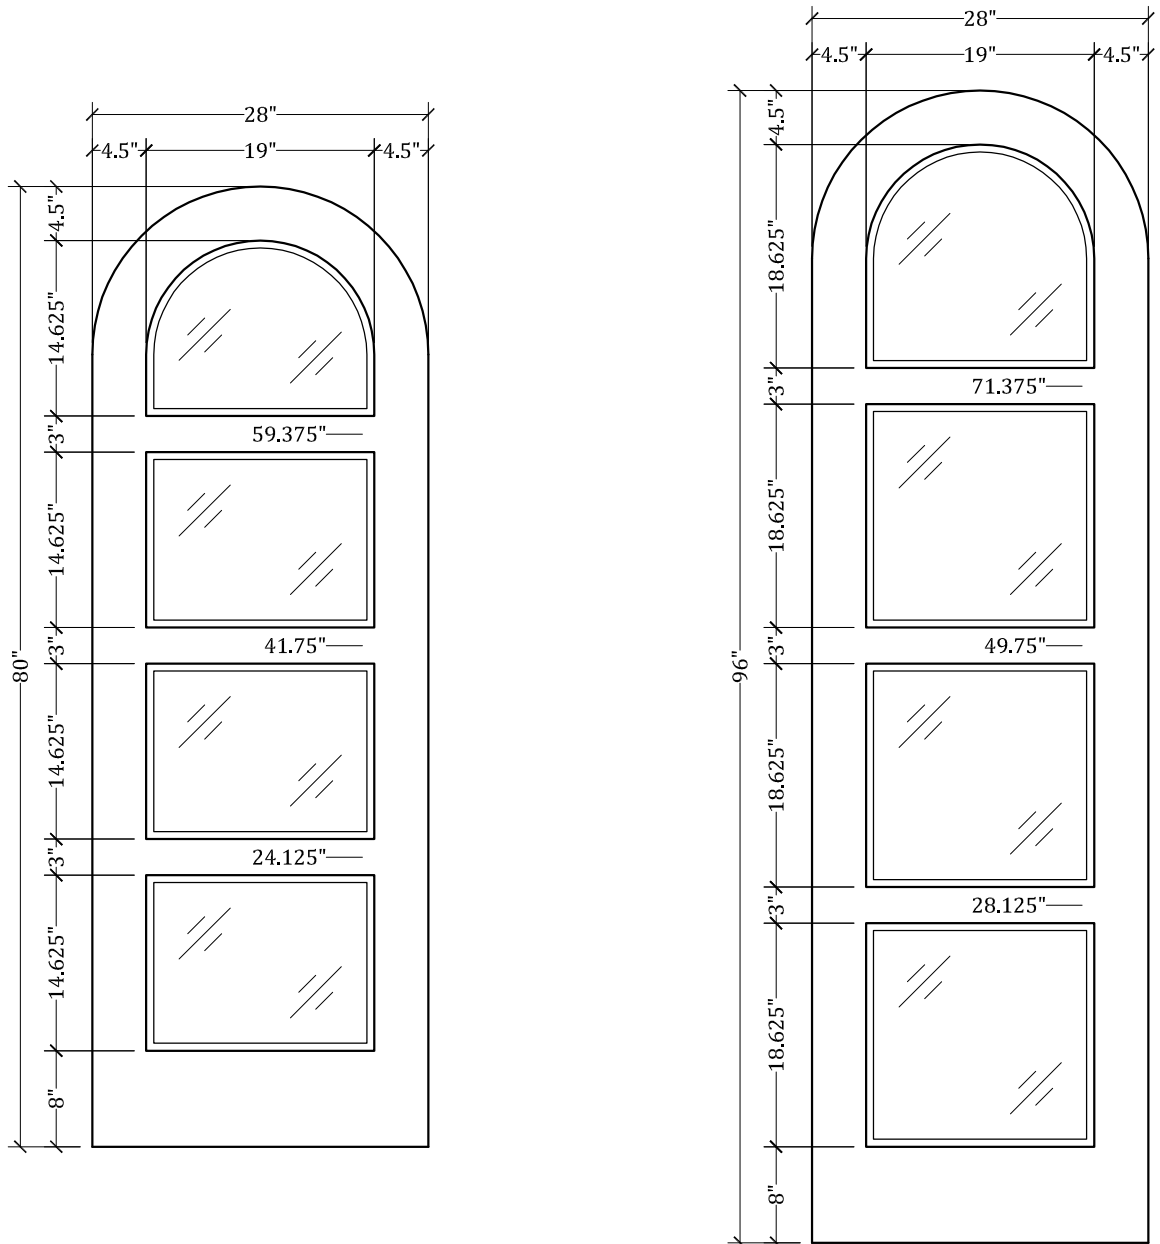

UPSTATE DOOR

FINE DOOR SOLUTIONS... ONE SOURCE

*Layout 2190.4 Four Lite
(Round Top/Round Glass)*

Minimum Width Available is 16" for this Layout

Distinctive Exterior Standard Stiles/Top Rail Are 5-1/2"

*Please View Our Specification Section to View Our Sizing Parameters
for Our Classics Line.*

For more assistance, please contact one of our customer service representatives
1-800-570-8283

sales@upstatedoor.com

www.upstatedoor.com