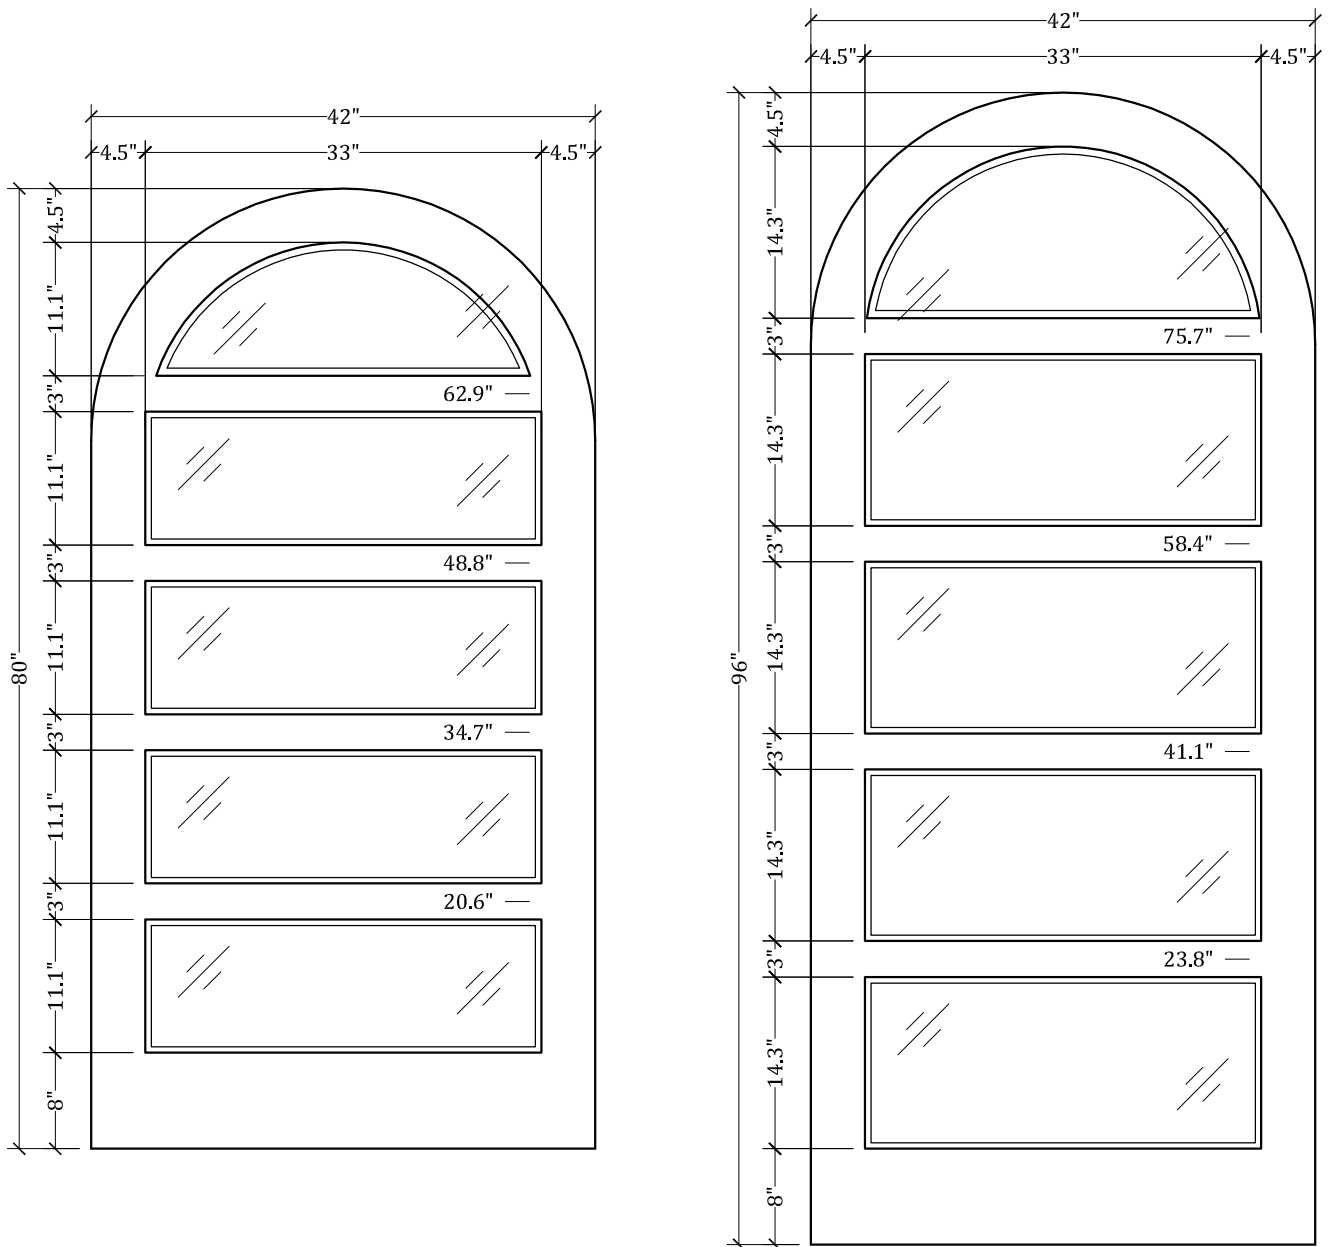

UPSTATE DOOR

FINE DOOR SOLUTIONS... ONE SOURCE

Layout 2230.4 Five Lite
(Round Top/Round Glass)

Minimum Width Available is 16" for this Layout

Distinctive Exterior Standard Stiles/Top Rail Are 5-1/2"

*Please View Our Specification Section to View Our Sizing Parameters
for Our Classics Line.*

1-800-570-8283

sales@upstatedoor.com

www.upstatedoor.com