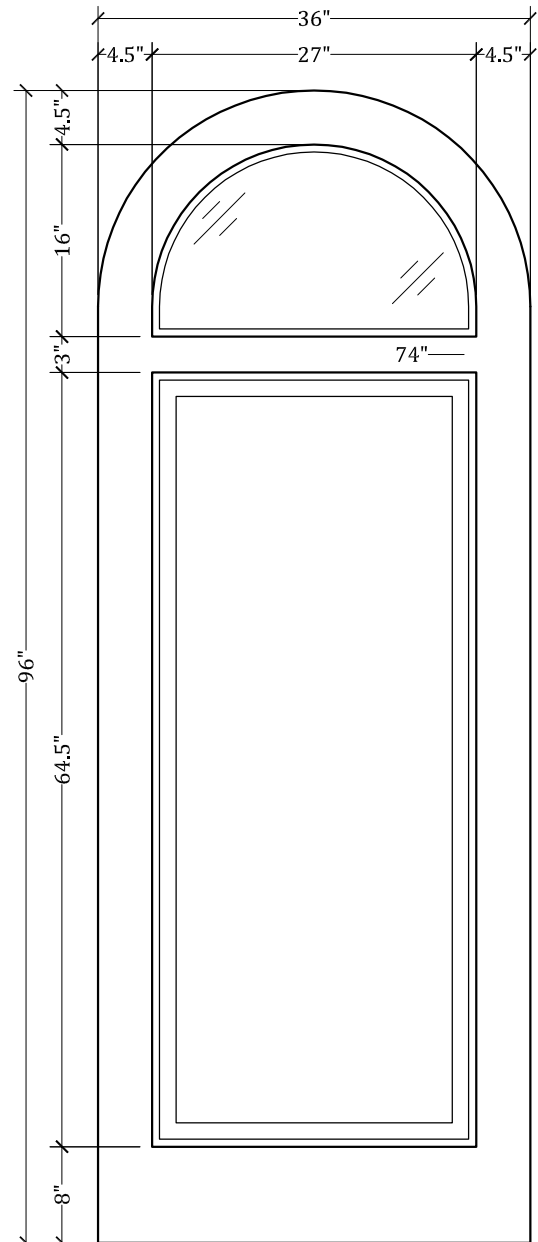

UPSTATE DOOR

FINE DOOR SOLUTIONS... ONE SOURCE

Layout 2560.4 Full Lite/One Panel
(Round Top/Round Glass)

Minimum Width Available is 16" for this Layout

Distinctive Exterior Standard Stiles/Top Rail Are 5-1/2"

*Please View Our Specification Section to View Our Sizing Parameters
for Our Classics Line.*

For more assistance, please contact one of our customer service representatives
1-800-570-8283

sales@upstatedoor.com

www.upstatedoor.com