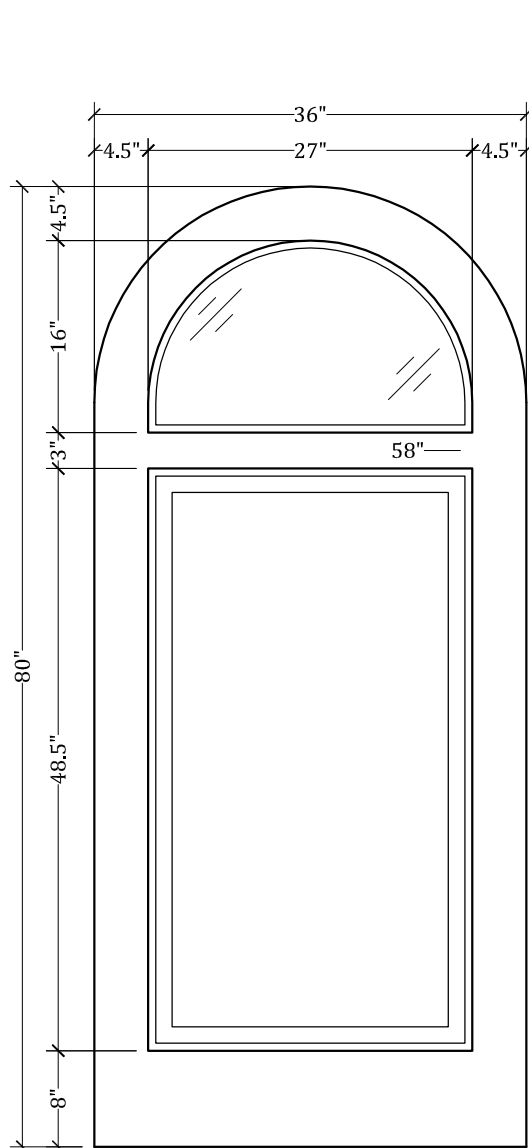

UPSTATE DOOR

FINE DOOR SOLUTIONS... ONE SOURCE

Layout 2560.4 Full Lite/One Panel
(Round Top/Round Glass)

Minimum Width Available is 16" for this Layout

Distinctive Exterior Standard Stiles/Top Rail Are 5-1/2"

*Please View Our Specification Section to View Our Sizing Parameters
for Our Classics Line.*

For more assistance, please contact one of our customer service representatives
1-800-570-8283

sales@upstatedoor.com

www.upstatedoor.com