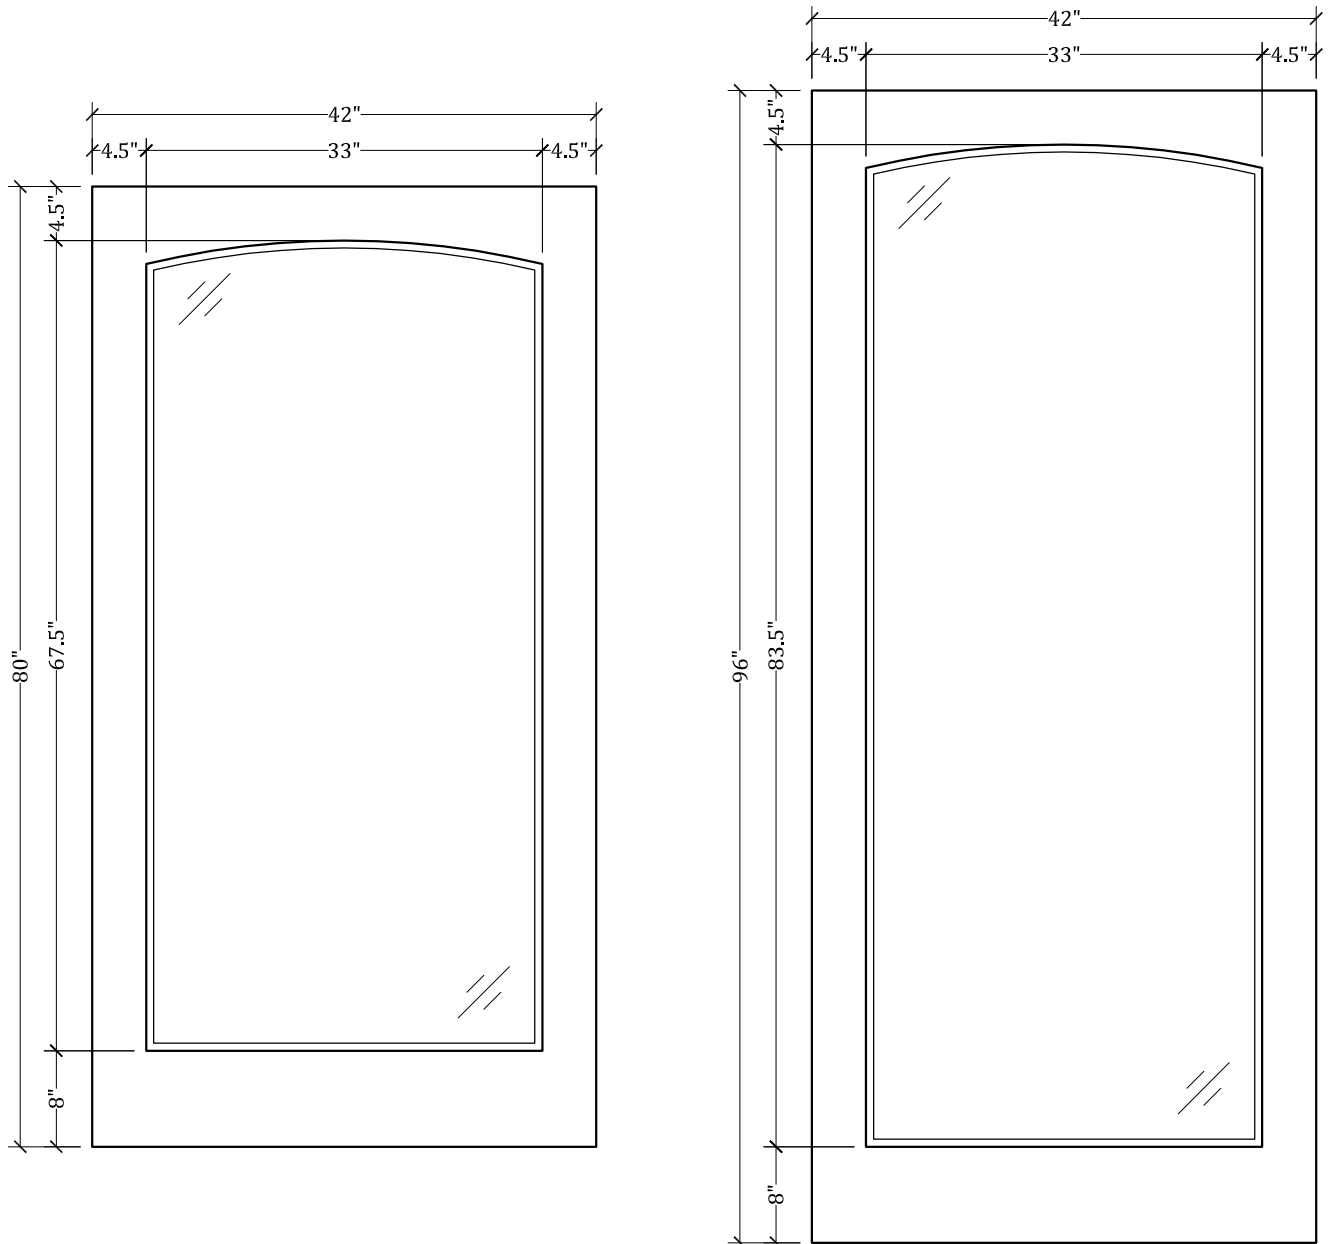

UPSTATE DOOR

FINE DOOR SOLUTIONS... ONE SOURCE

*Layout 2000.1 Full Lite
(Square Top/Arched Glass)*

Minimum Width Available is 16" for this Layout

Distinctive Exterior Standard Stiles/Top Rail Are 5-1/2"

*Please View Our Specification Section to View Our Sizing Parameters
for Our Classics Line.*