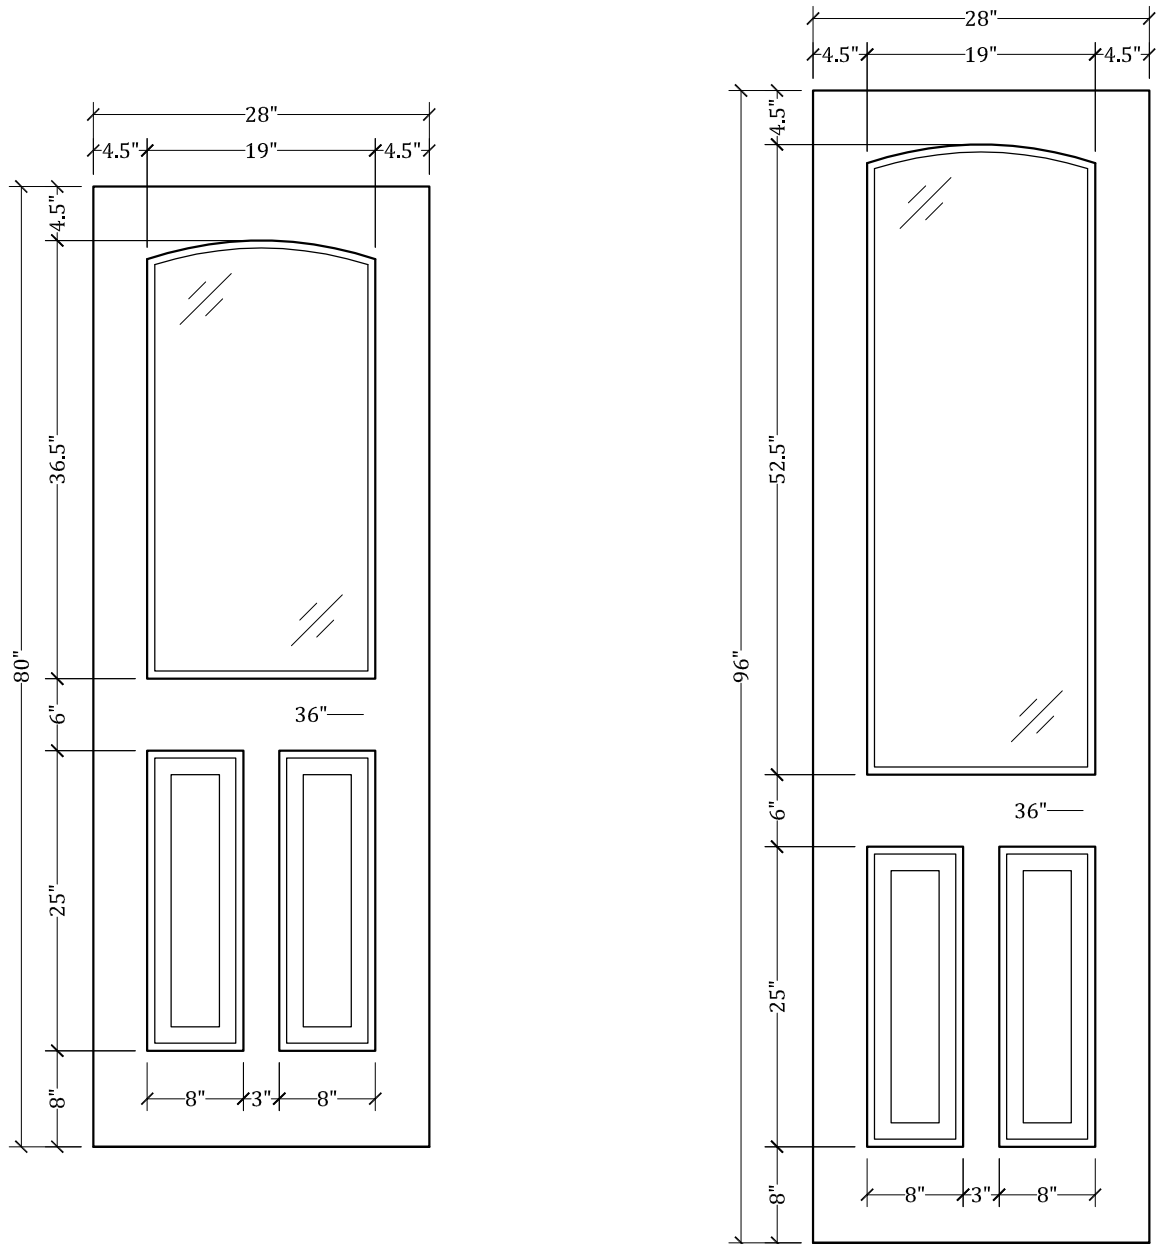

UPSTATE DOOR

FINE DOOR SOLUTIONS... ONE SOURCE

Layout 2070.1 Full Lite/Two
Panel
(Square Top/Arched Glass)

Minimum Width Available is 24" for this Layout

Distinctive Exterior Standard Stiles/Top Rail Are 5-1/2"

*Please View Our Specification Section to View Our Sizing Parameters
for Our Classics Line.*

For more assistance, please contact one of our customer service representatives
1-800-570-8283

sales@upstatedoor.com

www.upstatedoor.com