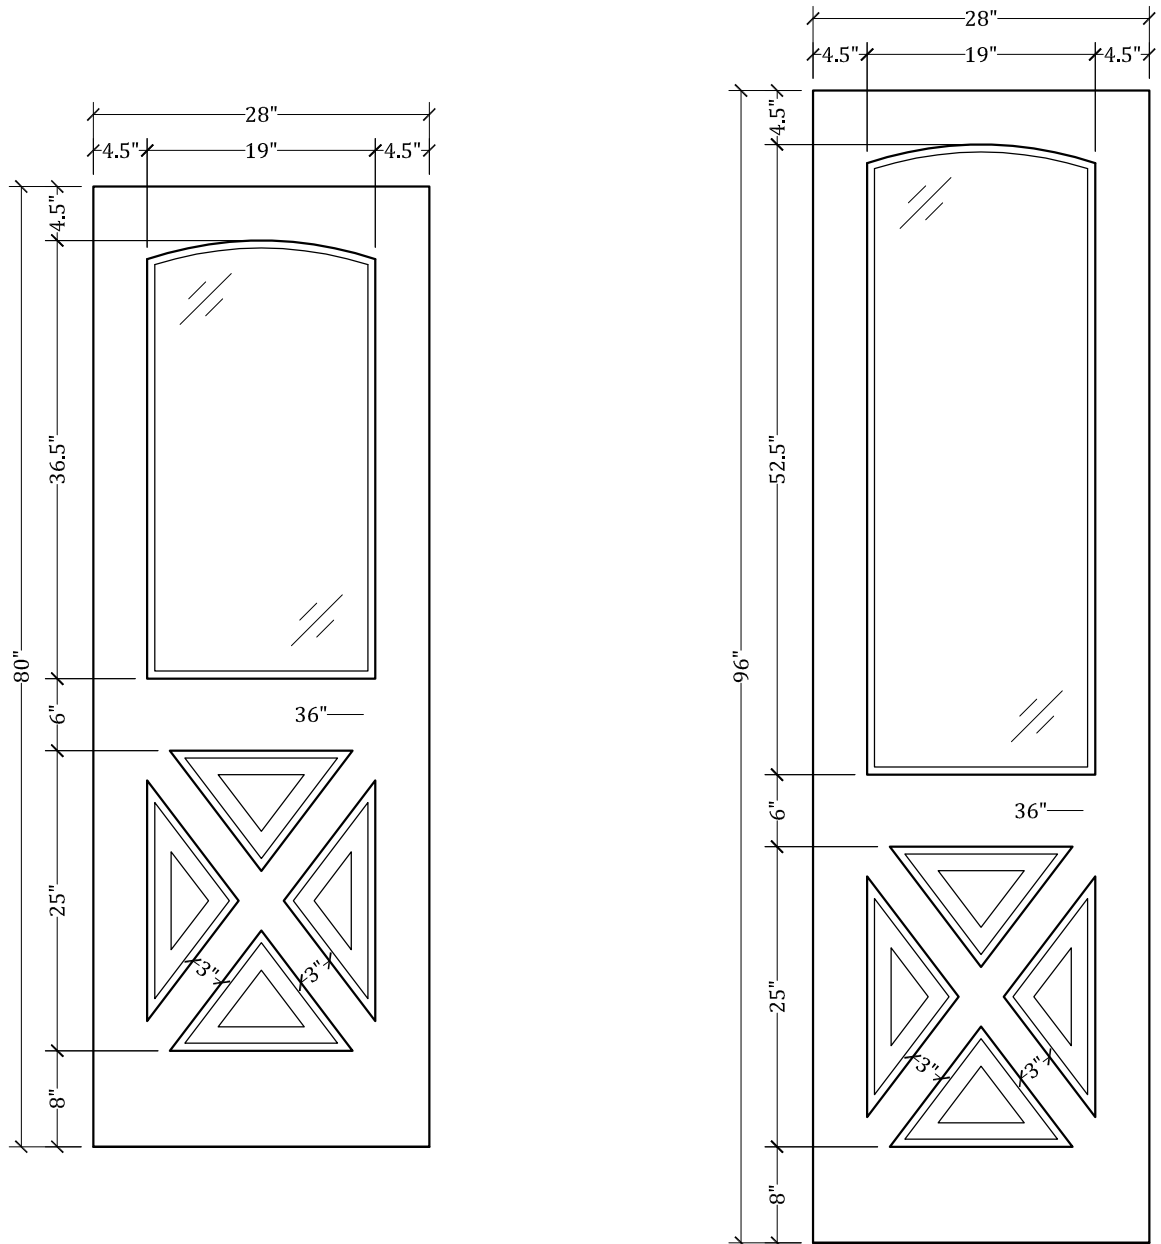

UPSTATE DOOR

FINE DOOR SOLUTIONS... ONE SOURCE

Layout 2080.1 Full Lite/One
Panel w/ Crossbucks
(Square Top/Arched Glass)

Minimum Width Available is 24" for this Layout

Distinctive Exterior Standard Stiles/Top Rail Are 5-1/2"

*Please View Our Specification Section to View Our Sizing Parameters
for Our Classics Line.*

1-800-570-8283

sales@upstatedoor.com

www.upstatedoor.com