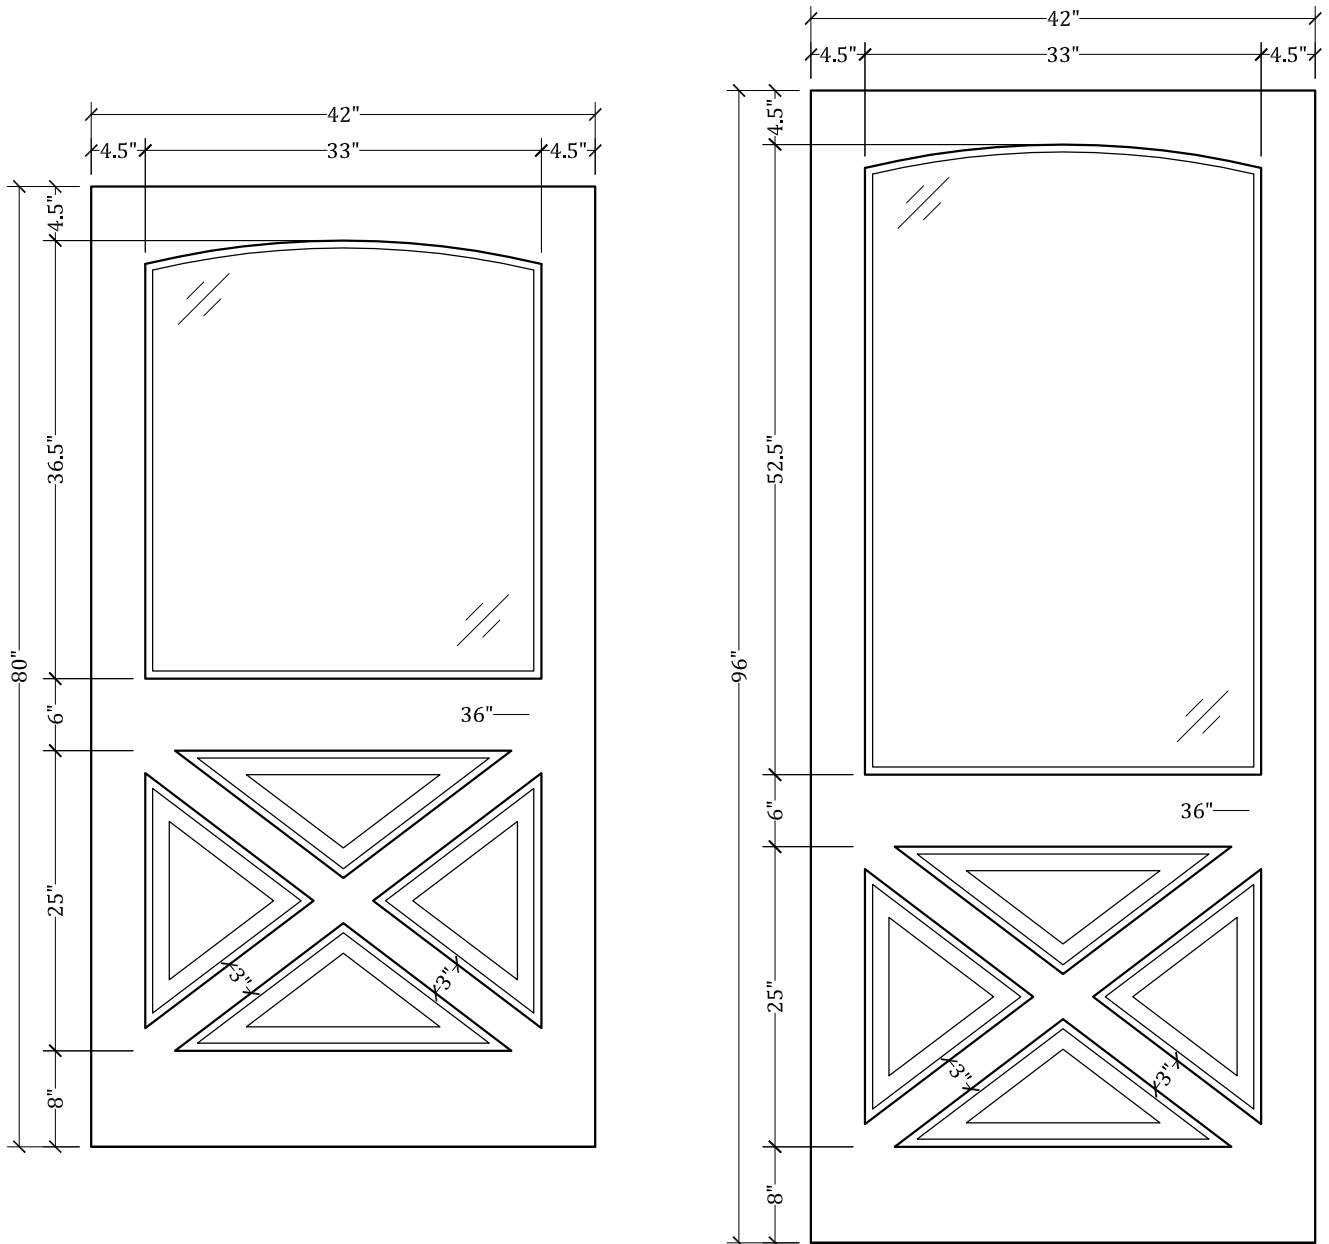

UPSTATE DOOR

FINE DOOR SOLUTIONS... ONE SOURCE

Layout 2080.1 Full Lite/One
Panel w/ Crossbucks
(Square Top/Arched Glass)

Minimum Width Available is 24" for this Layout

Distinctive Exterior Standard Stiles/Top Rail Are 5-1/2"

*Please View Our Specification Section to View Our Sizing Parameters
for Our Classics Line.*

1-800-570-8283

For more assistance, please contact one of our customer service representatives
sales@upstatedoor.com

www.upstatedoor.com