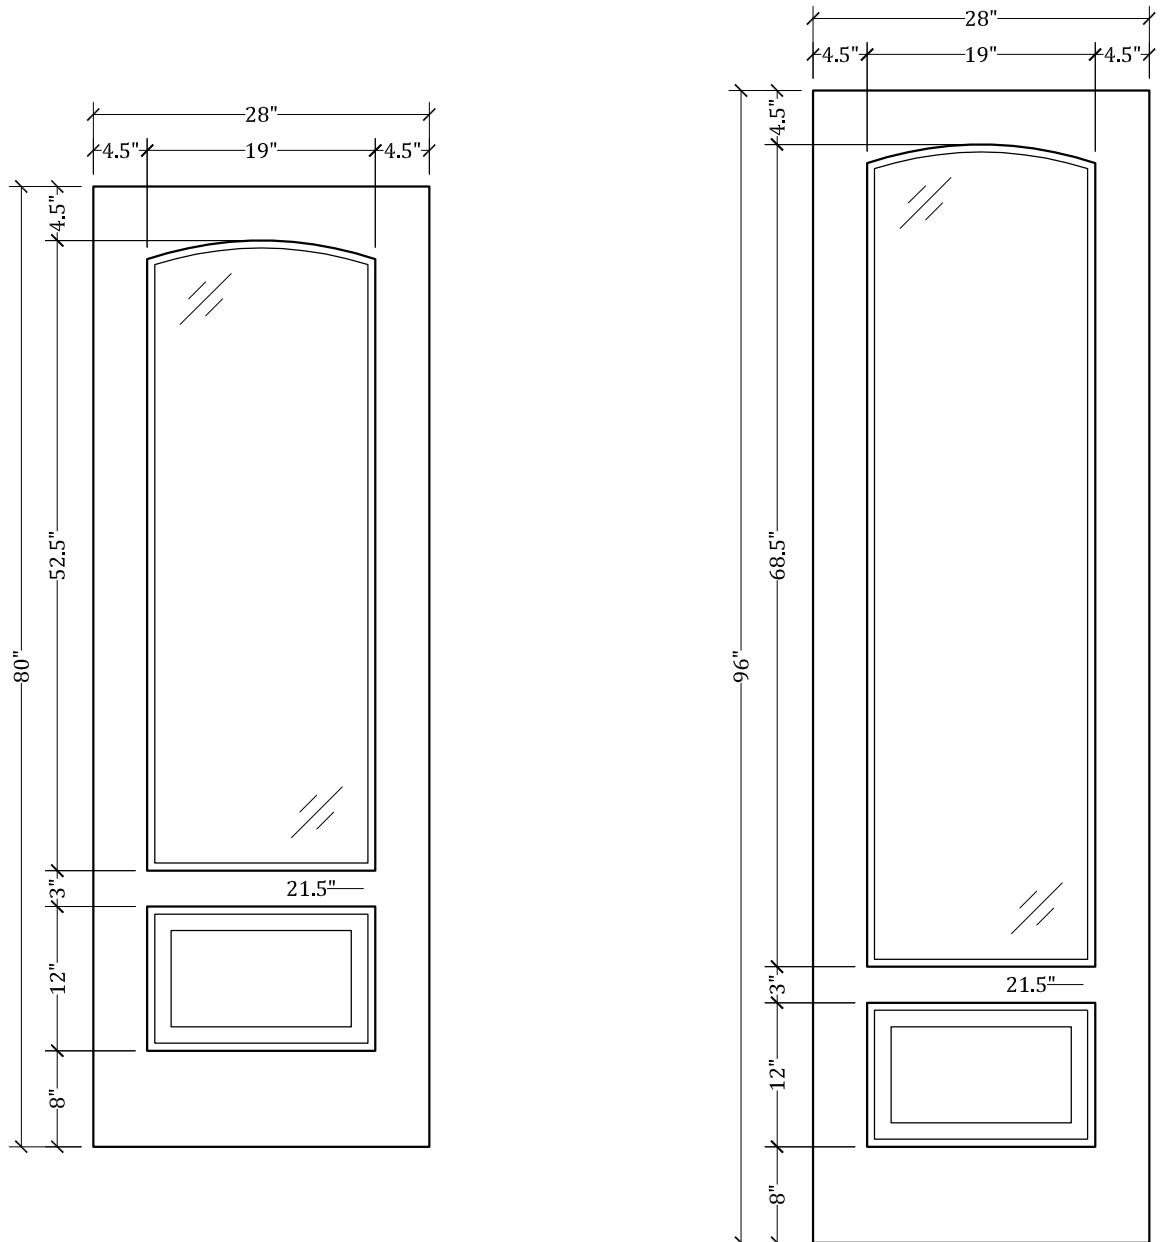

UPSTATE DOOR

FINE DOOR SOLUTIONS... ONE SOURCE

Layout 2090.1 Full Lite/One Panel
(Square Top/Arched Glass)

Minimum Width Available is 16" for this Layout

Distinctive Exterior Standard Stiles/Top Rail Are 5-1/2"

*Please View Our Specification Section to View Our Sizing Parameters
for Our Classics Line.*

1-800-570-8283

For more assistance, please contact one of our customer service representatives
sales@upstatedoor.com

www.upstatedoor.com