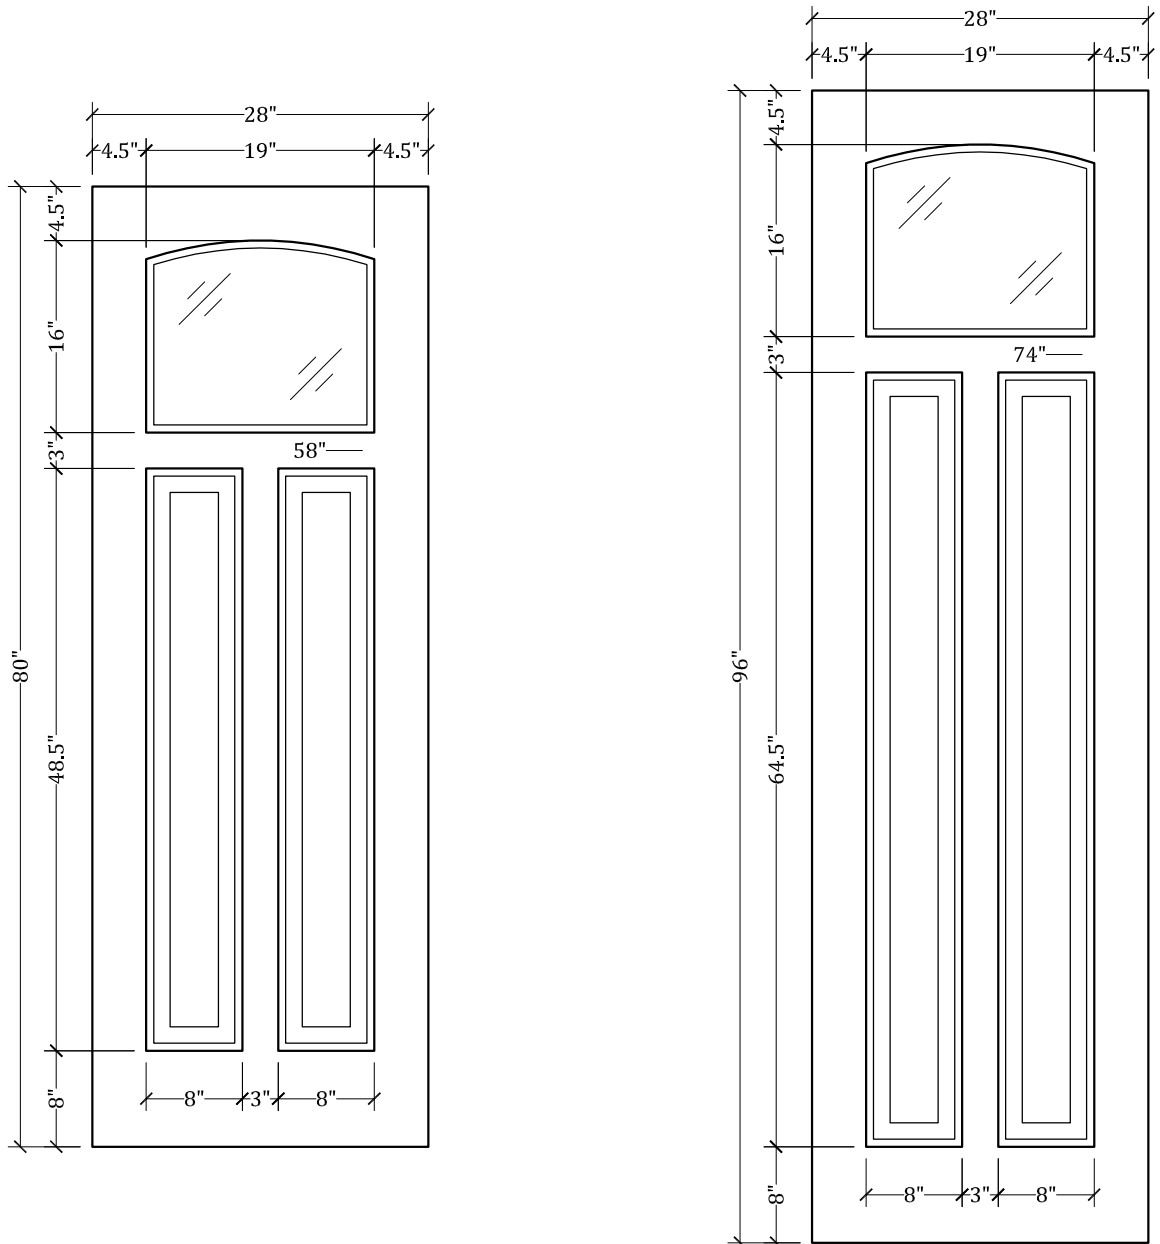

UPSTATE DOOR

FINE DOOR SOLUTIONS... ONE SOURCE

Layout 2110.1 Full Lite/Two
Panel
(Square Top/Arched Glass)

Minimum Width Available is 24" for this Layout

Distinctive Exterior Standard Stiles/Top Rail Are 5-1/2"

*Please View Our Specification Section to View Our Sizing Parameters
for Our Classics Line.*

For more assistance, please contact one of our customer service representatives
1-800-570-8283

sales@upstatedoor.com

www.upstatedoor.com