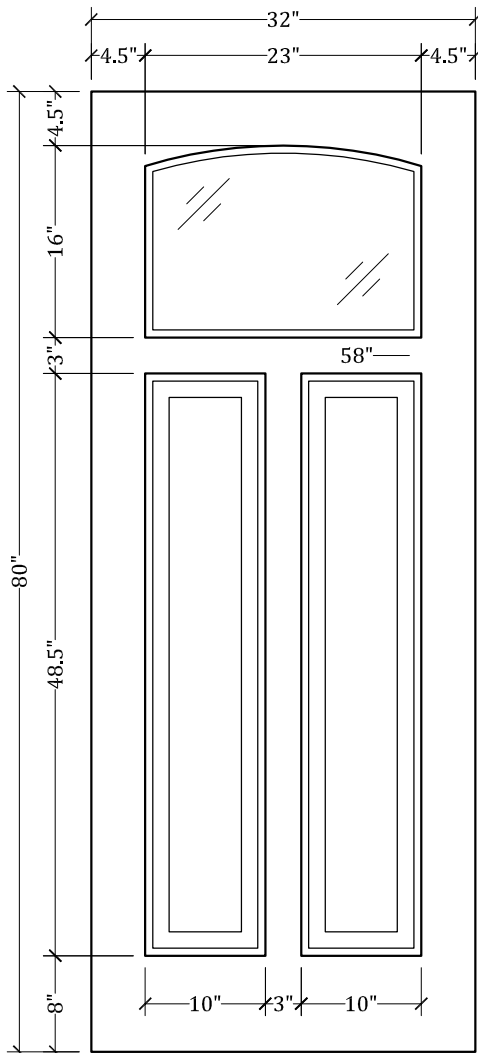

UPSTATE DOOR

FINE DOOR SOLUTIONS... ONE SOURCE

Layout 2110.1 Full Lite/Two
Panel
(Square Top/Arched Glass)

Minimum Width Available is 24" for this Layout

Distinctive Exterior Standard Stiles/Top Rail Are 5-1/2"

*Please View Our Specification Section to View Our Sizing Parameters
for Our Classics Line.*

For more assistance, please contact one of our customer service representatives
1-800-570-8283

sales@upstatedoor.com

www.upstatedoor.com