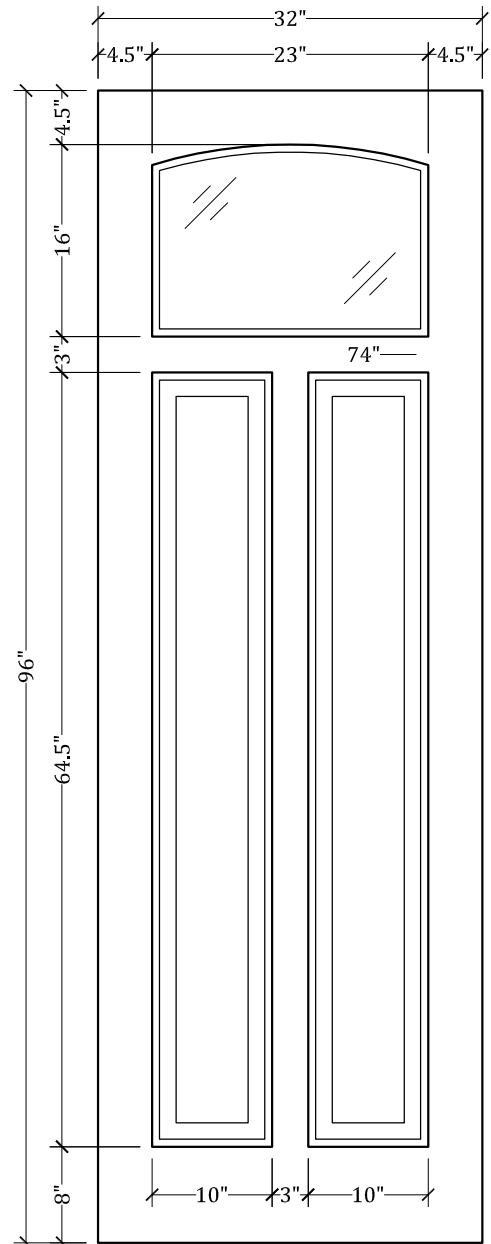

UPSTATE DOOR

FINE DOOR SOLUTIONS... ONE SOURCE

Layout 2110.1 Full Lite/Two
Panel
(Square Top/Arched Glass)

Minimum Width Available is 24" for this Layout

Distinctive Exterior Standard Stiles/Top Rail Are 5-1/2"

*Please View Our Specification Section to View Our Sizing Parameters
for Our Classics Line.*

For more assistance, please contact one of our customer service representatives
1-800-570-8283

sales@upstatedoor.com

www.upstatedoor.com