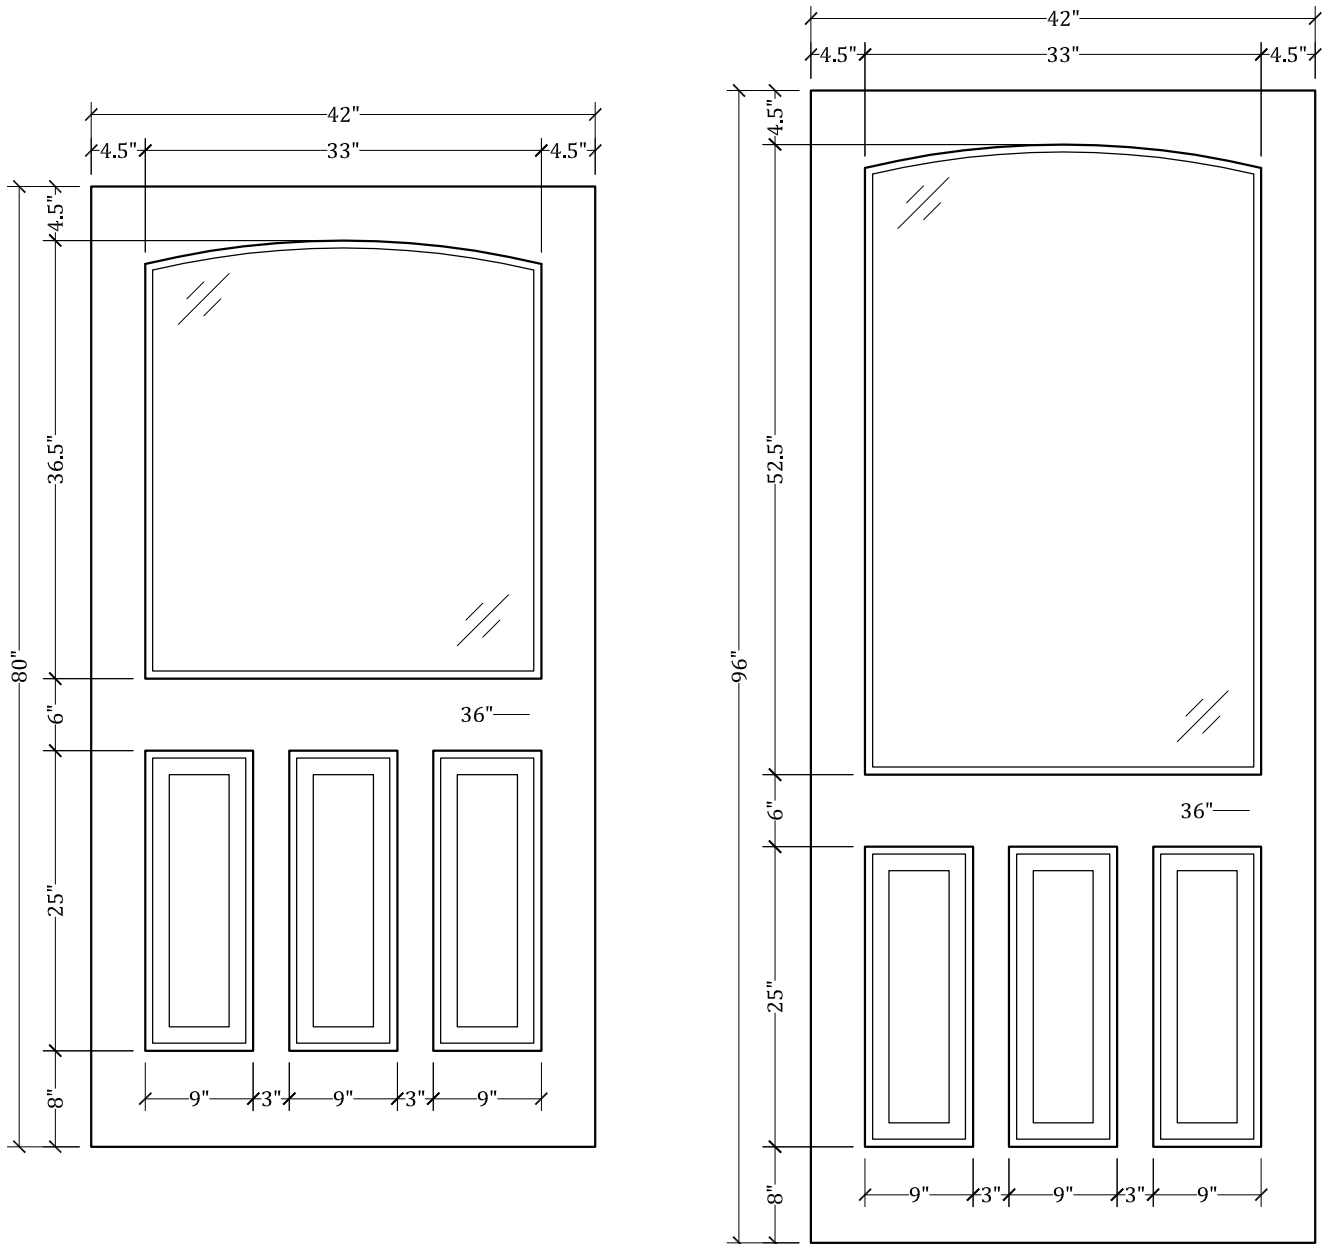

UPSTATE DOOR

FINE DOOR SOLUTIONS... ONE SOURCE

Layout 2590.1 Full Lite/
Three Panel
(Square Top/Arched Glass)

Minimum Width Available is 32" for this Layout

Distinctive Exterior Standard Stiles/Top Rail Are 5-1/2"

*Please View Our Specification Section to View Our Sizing Parameters
for Our Classics Line.*

1-800-570-8283

sales@upstatedoor.com

www.upstatedoor.com