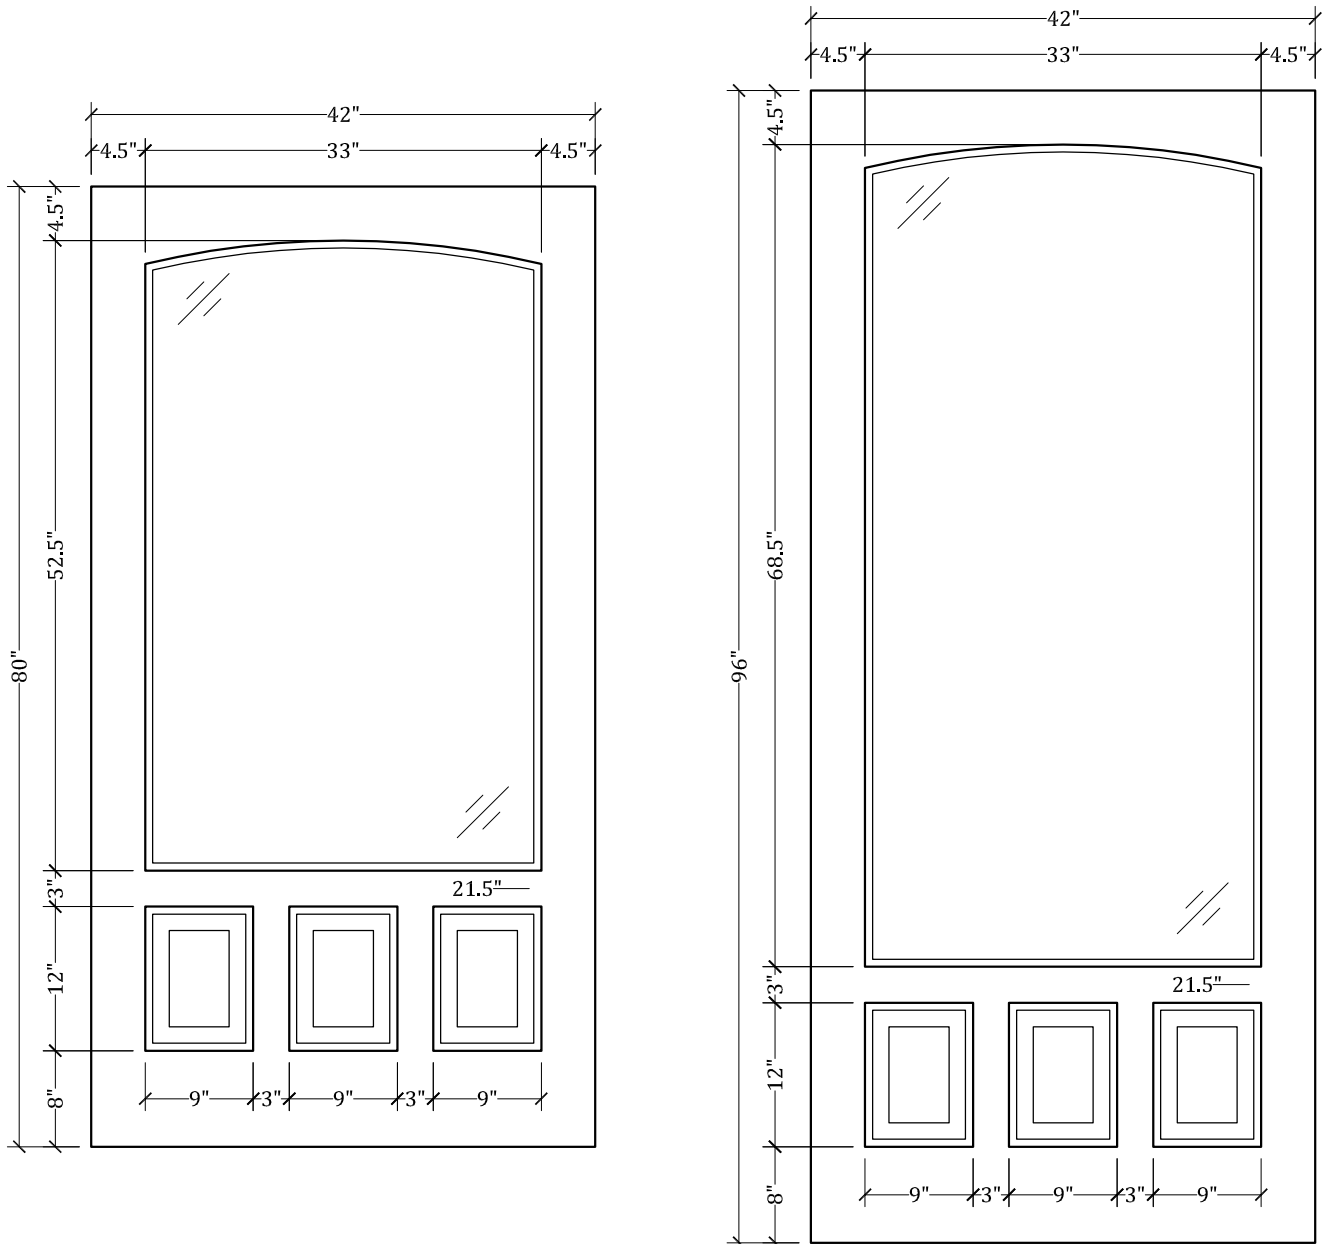

UPSTATE DOOR

FINE DOOR SOLUTIONS... ONE SOURCE

Layout 2610.1 Full Lite/
Three Panel
(Square Top/Arched Glass)

Minimum Width Available is 32" for this Layout

Distinctive Exterior Standard Stiles/Top Rail Are 5-1/2"

*Please View Our Specification Section to View Our Sizing Parameters
for Our Classics Line.*

1-800-570-8283

sales@upstatedoor.com

www.upstatedoor.com