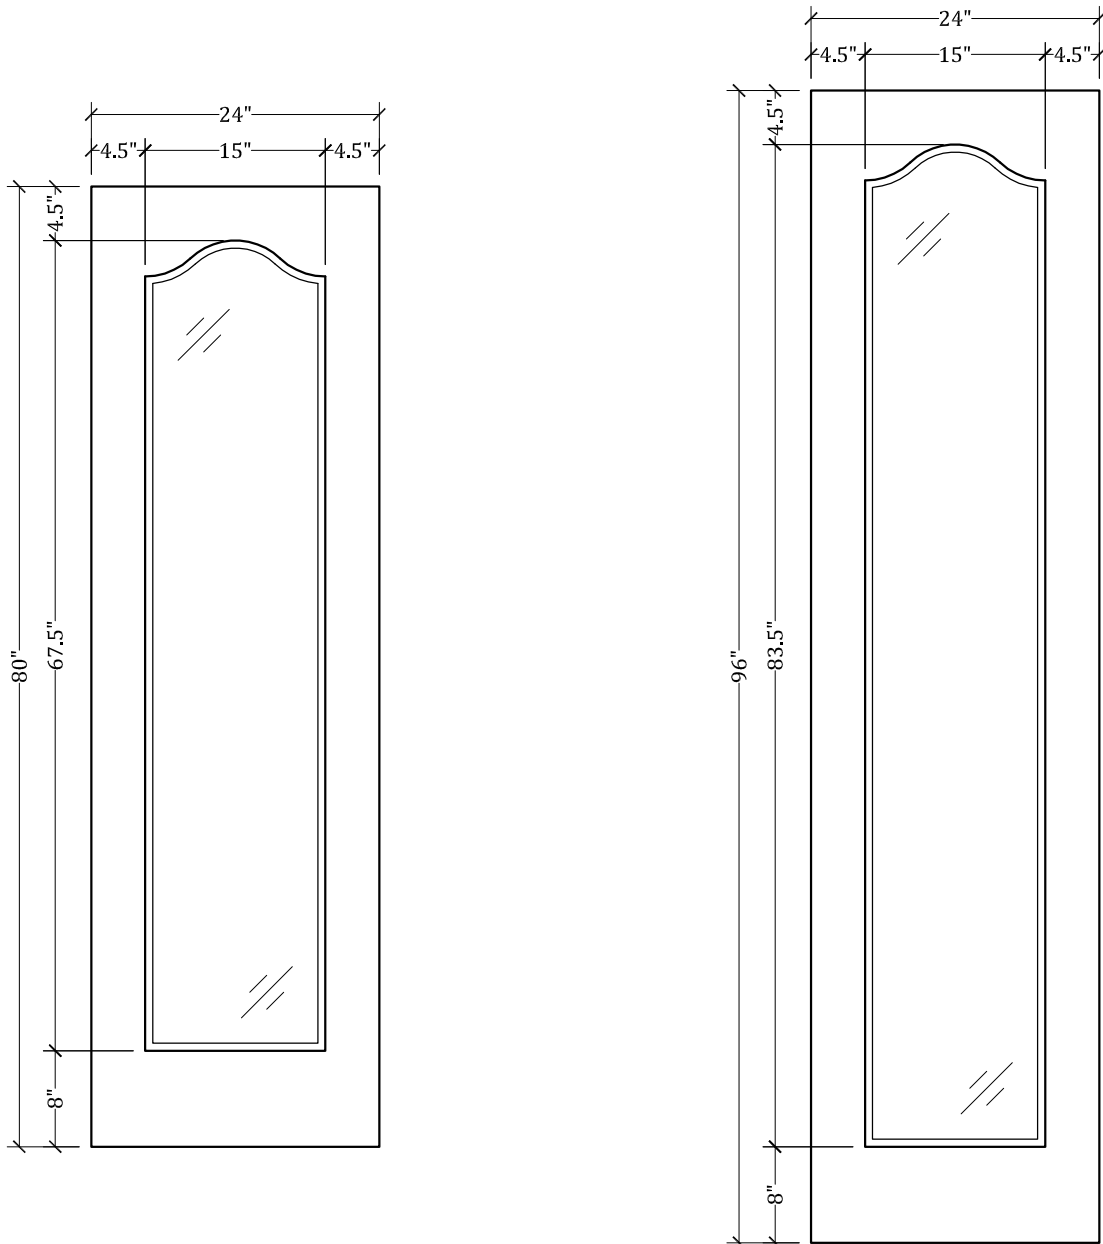

UPSTATE DOOR

FINE DOOR SOLUTIONS... ONE SOURCE

*Layout 2000.5 Full Lite
(Square Top/French Curve
Glass)*

Minimum Width Available is 20" for this Layout

Distinctive Exterior Standard Stiles/Top Rail Are 5-1/2"

*Please View Our Specification Section to View Our Sizing Parameters
for Our Classics Line.*

For more assistance, please contact one of our customer service representatives
1-800-570-8283

sales@upstatedoor.com

www.upstatedoor.com