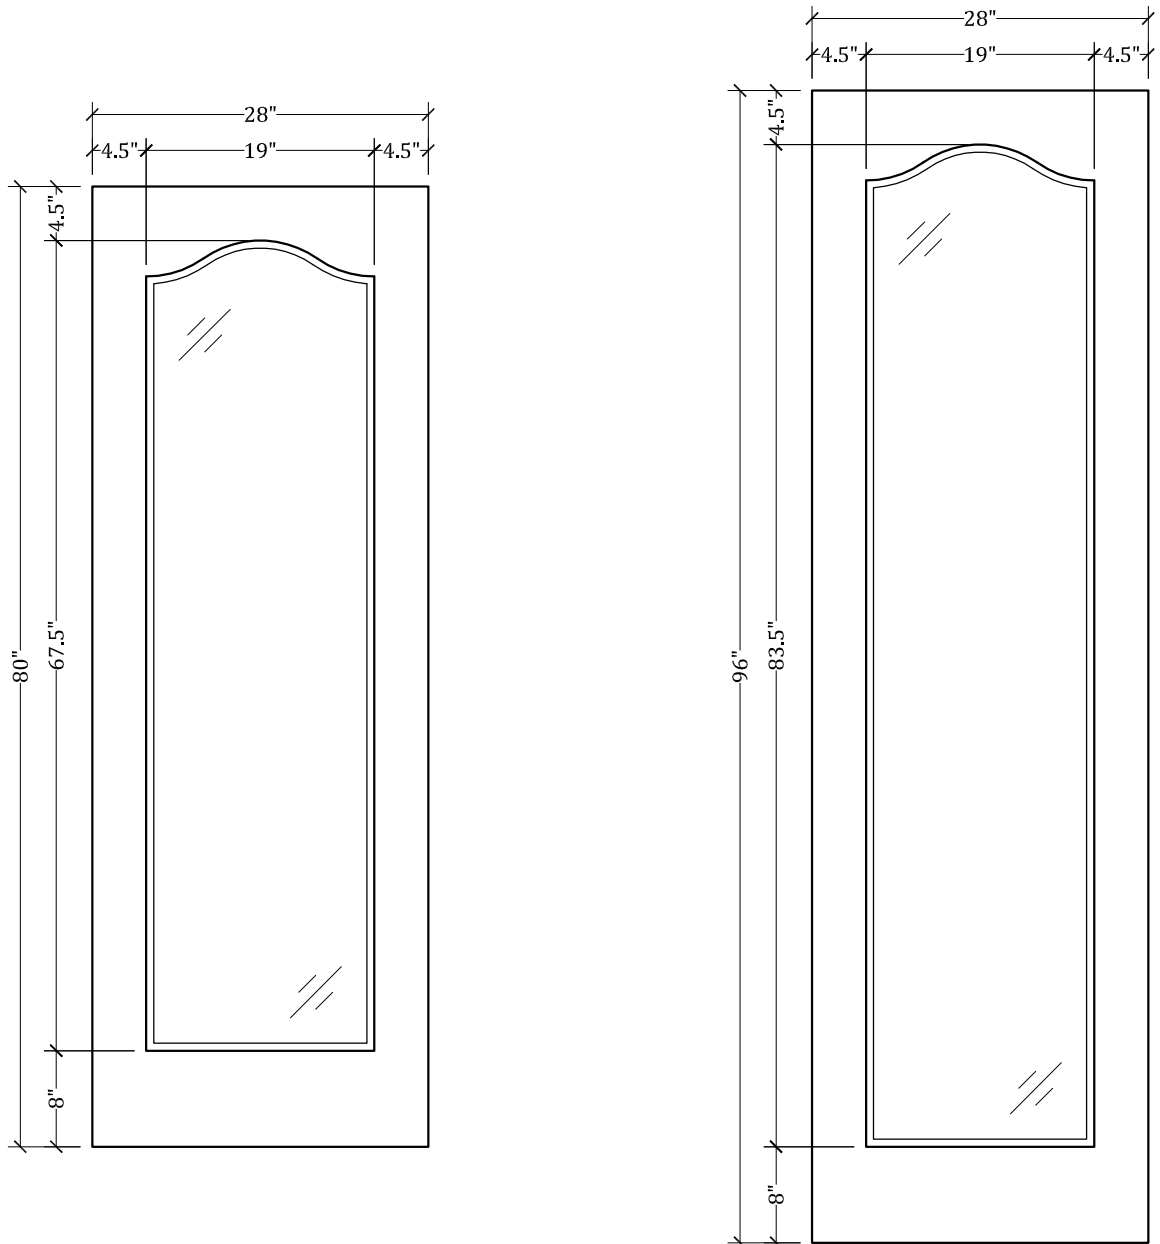

UPSTATE DOOR

FINE DOOR SOLUTIONS... ONE SOURCE

*Layout 2000.5 Full Lite
(Square Top/French Curve
Glass)*

Minimum Width Available is 20" for this Layout

Distinctive Exterior Standard Stiles/Top Rail Are 5-1/2"

*Please View Our Specification Section to View Our Sizing Parameters
for Our Classics Line.*

1-800-570-8283

For more assistance, please contact one of our customer service representatives
sales@upstatedoor.com

www.upstatedoor.com