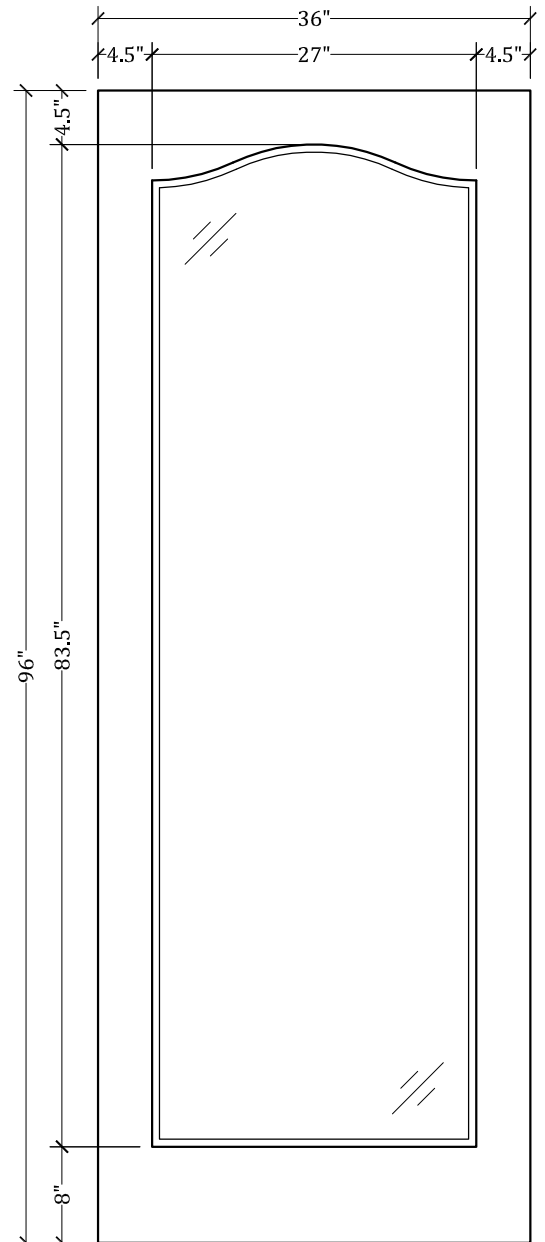

UPSTATE DOOR

FINE DOOR SOLUTIONS... ONE SOURCE

*Layout 2000.5 Full Lite
(Square Top/French Curve
Glass)*

Minimum Width Available is 20" for this Layout

Distinctive Exterior Standard Stiles/Top Rail Are 5-1/2"

*Please View Our Specification Section to View Our Sizing Parameters
for Our Classics Line.*

For more assistance, please contact one of our customer service representatives
1-800-570-8283

sales@upstatedoor.com

www.upstatedoor.com