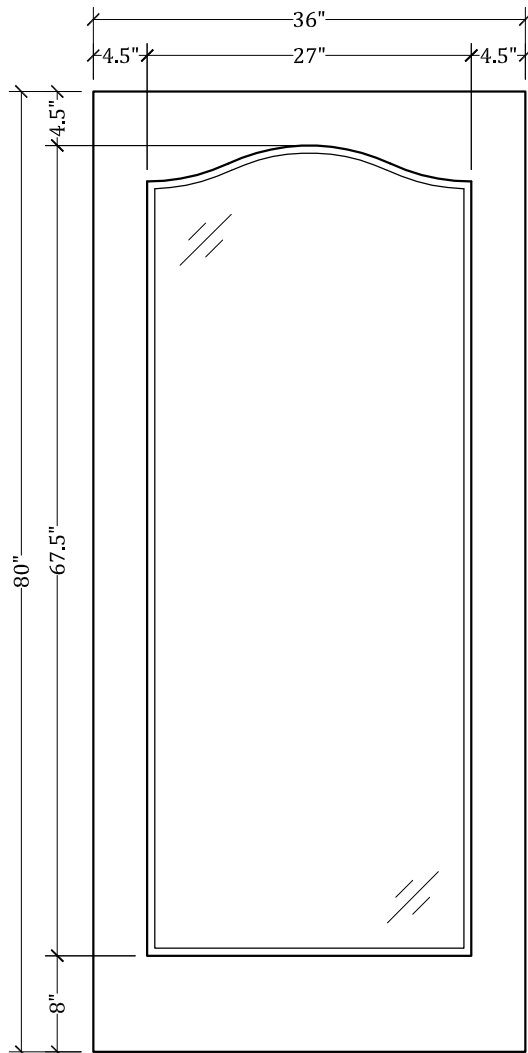

UPSTATE DOOR

FINE DOOR SOLUTIONS... ONE SOURCE

*Layout 2000.5 Full Lite
(Square Top/French Curve
Glass)*

Minimum Width Available is 20" for this Layout

Distinctive Exterior Standard Stiles/Top Rail Are 5-1/2"

*Please View Our Specification Section to View Our Sizing Parameters
for Our Classics Line.*

For more assistance, please contact one of our customer service representatives
1-800-570-8283

sales@upstatedoor.com

www.upstatedoor.com