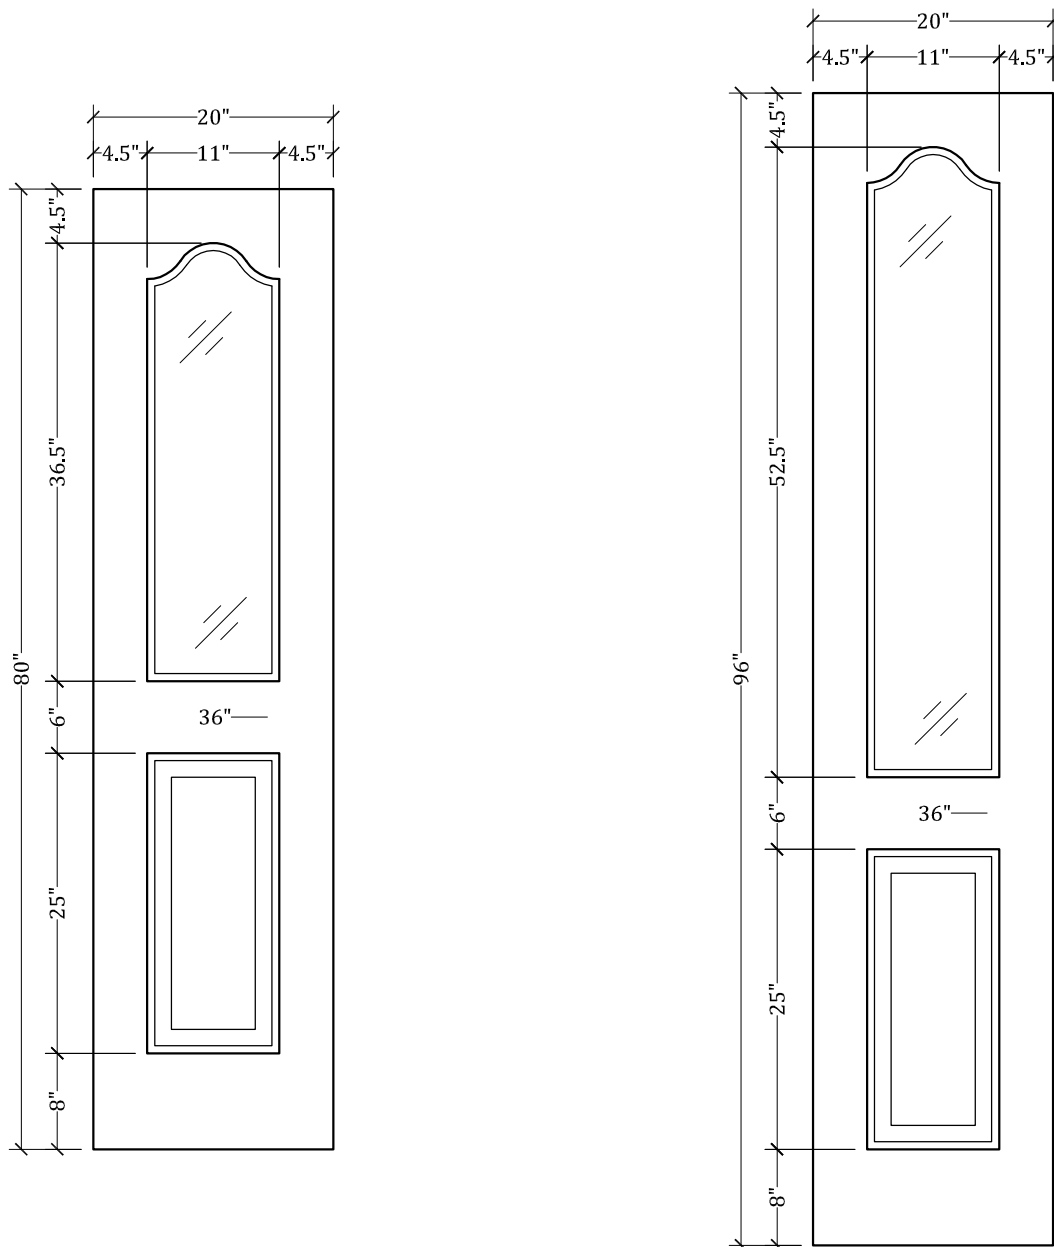

UPSTATE DOOR

FINE DOOR SOLUTIONS... ONE SOURCE

*Layout 2050.5 Full Lite/One
Panel
(Square Top/French Curve
Glass)*

Minimum Width Available is 20" for this Layout

Distinctive Exterior Standard Stiles/Top Rail Are 5-1/2"

*Please View Our Specification Section to View Our Sizing Parameters
for Our Classics Line.*

For more assistance, please contact one of our customer service representatives

1-800-570-8283

sales@upstatedoor.com

www.upstatedoor.com