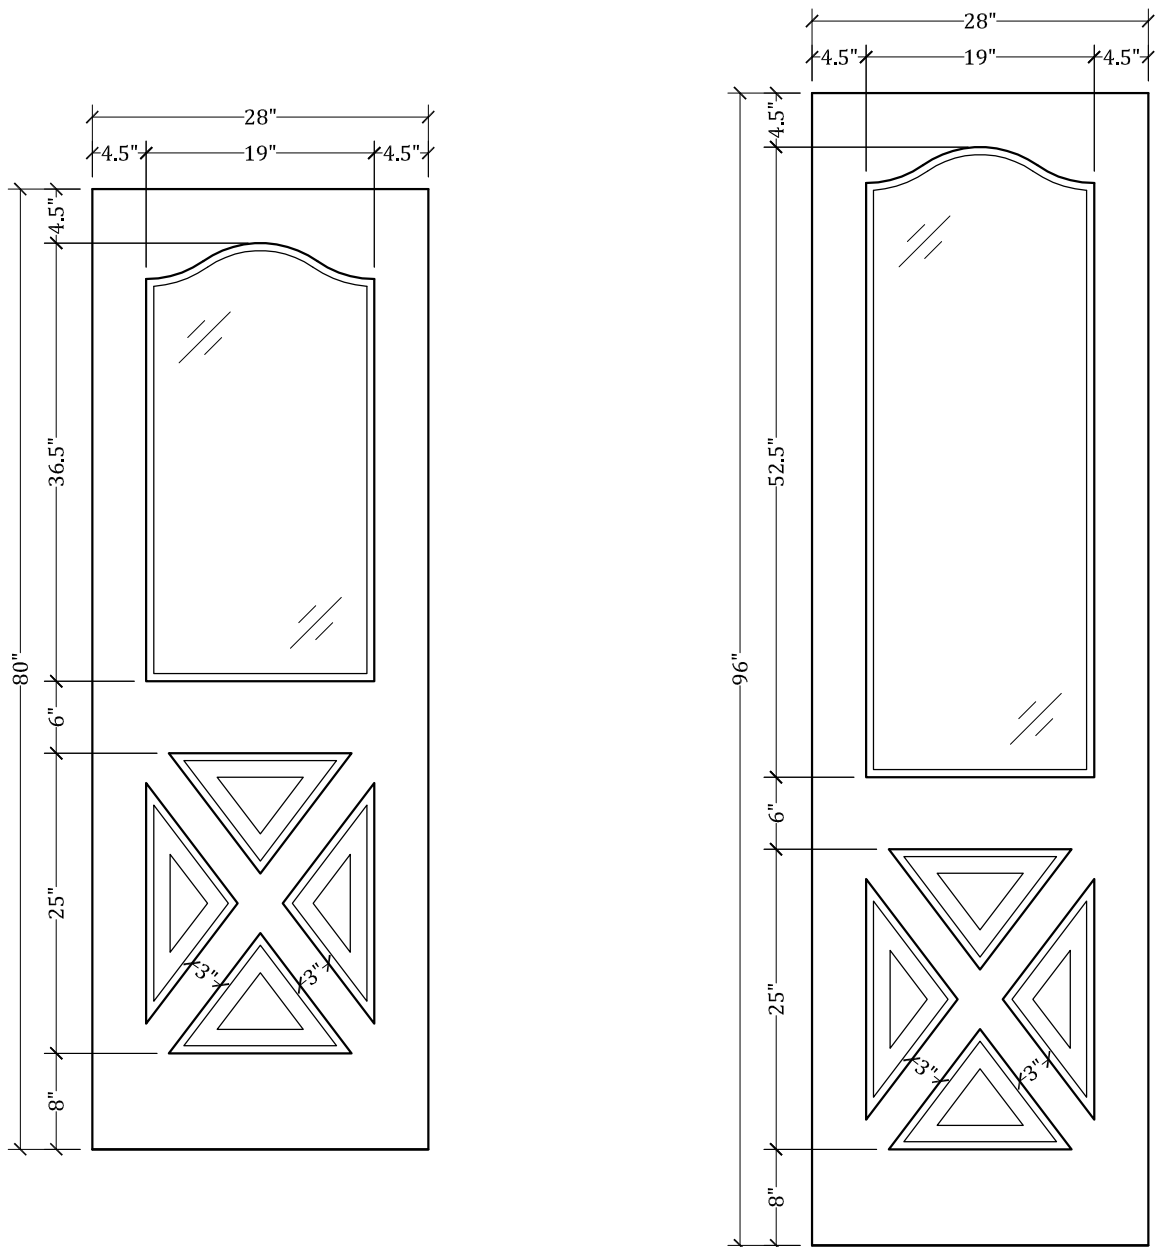

UPSTATE DOOR

FINE DOOR SOLUTIONS... ONE SOURCE

Layout 2080.5 Full Lite/One
Panel w/ Crossbucks
(Square Top/French Curve
Glass)

Minimum Width Available is 24" for this Layout

Distinctive Exterior Standard Stiles/Top Rail Are 5-1/2"

*Please View Our Specification Section to View Our Sizing Parameters
for Our Classics Line.*

For more assistance, please contact one of our customer service representatives

1-800-570-8283

sales@upstatedoor.com

www.upstatedoor.com