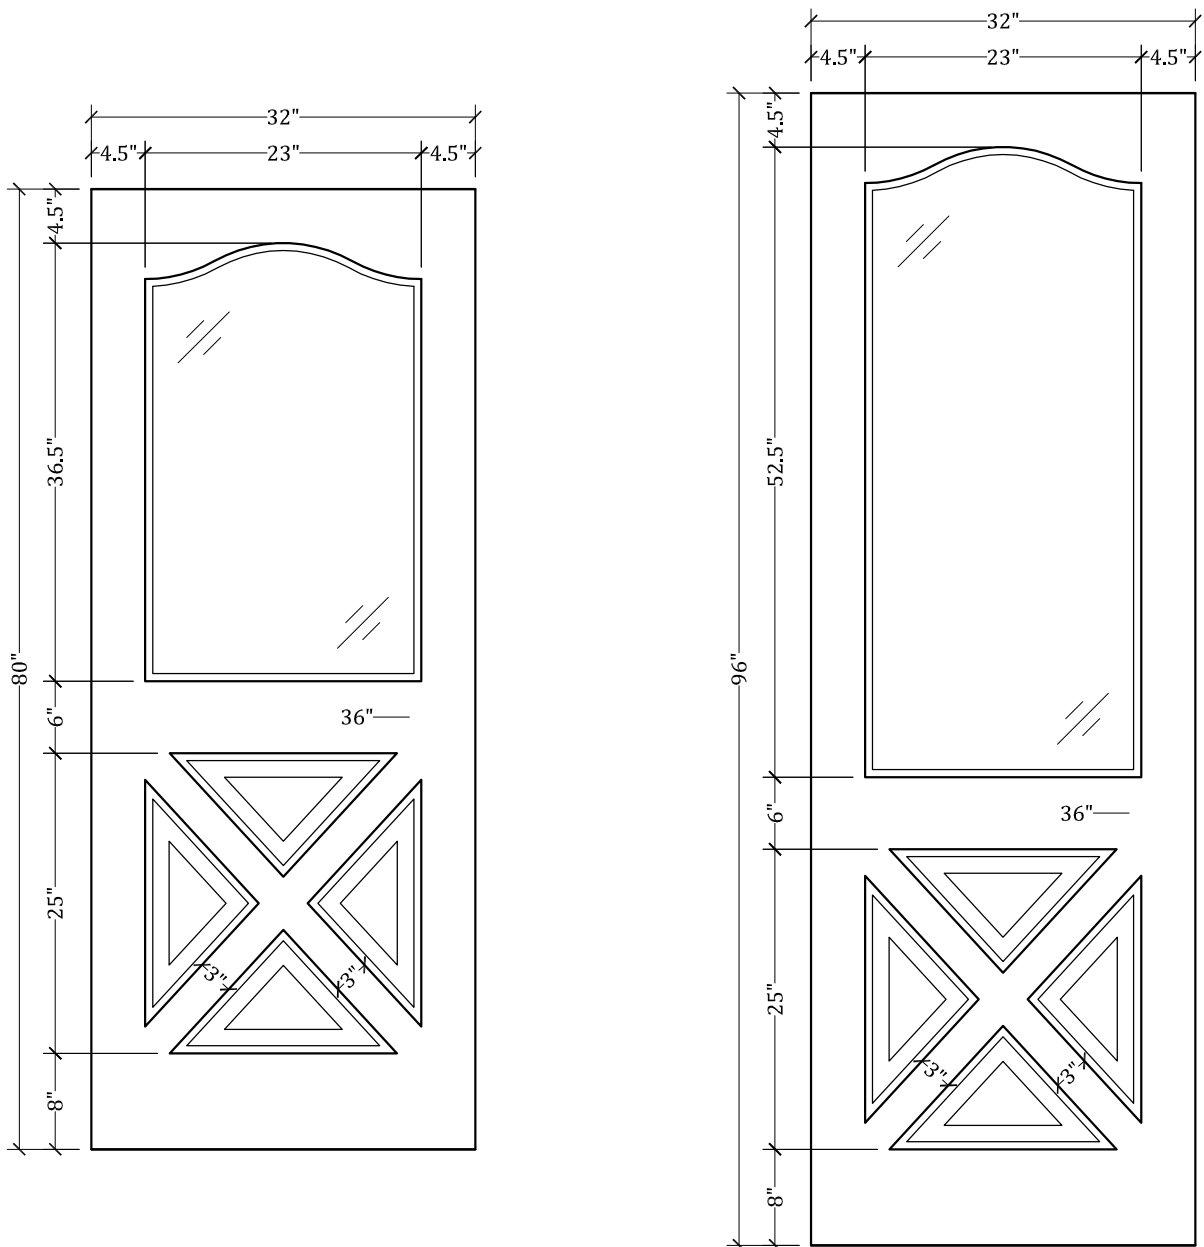

UPSTATE DOOR

FINE DOOR SOLUTIONS... ONE SOURCE

Layout 2080.5 Full Lite/One
Panel w/ Crossbucks
(Square Top/French Curve
Glass)

Minimum Width Available is 24" for this Layout

Distinctive Exterior Standard Stiles/Top Rail Are 5-1/2"

*Please View Our Specification Section to View Our Sizing Parameters
for Our Classics Line.*

For more assistance, please contact one of our customer service representatives

1-800-570-8283

sales@upstatedoor.com

www.upstatedoor.com