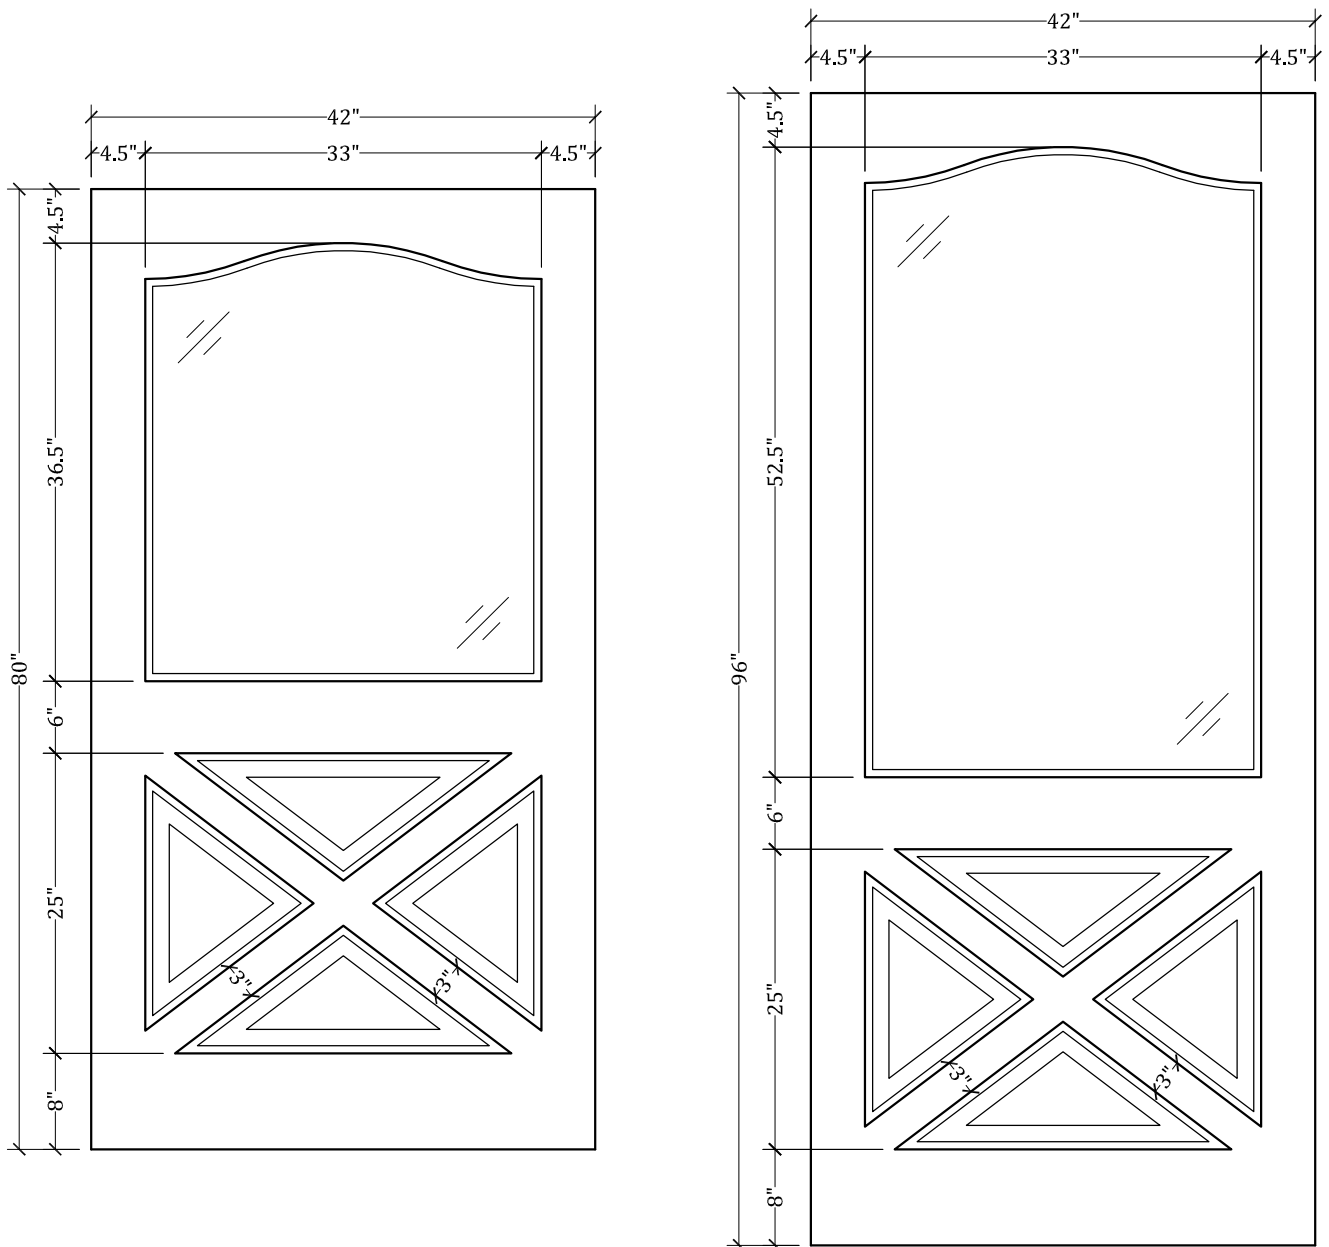

UPSTATE DOOR

FINE DOOR SOLUTIONS... ONE SOURCE

Layout 2080.5 Full Lite/One
Panel w/ Crossbucks
(Square Top/French Curve
Glass)

Minimum Width Available is 24" for this Layout

Distinctive Exterior Standard Stiles/Top Rail Are 5-1/2"

*Please View Our Specification Section to View Our Sizing Parameters
for Our Classics Line.*

For more assistance, please contact one of our customer service representatives

1-800-570-8283

sales@upstatedoor.com

www.upstatedoor.com