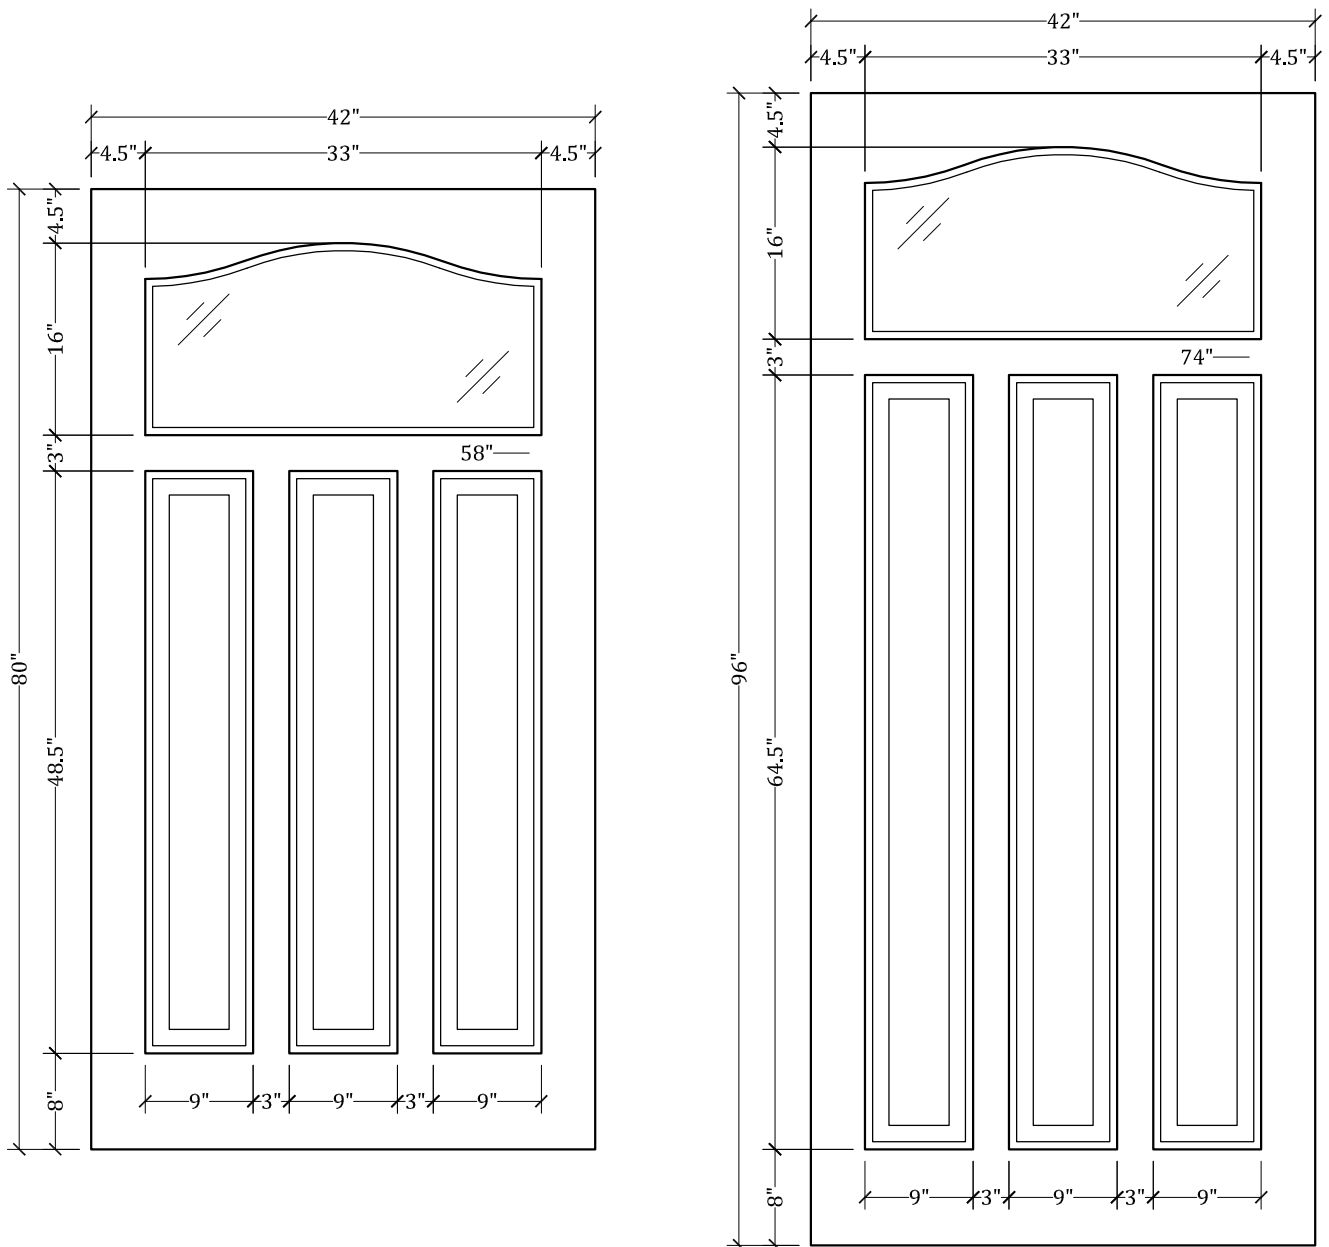

UPSTATE DOOR

FINE DOOR SOLUTIONS... ONE SOURCE

Layout 2140.5 Full Lite/
Three Panel
(Square Top/French Curve
Glass)

Minimum Width Available is 32" for this Layout

Distinctive Exterior Standard Stiles/Top Rail Are 5-1/2"

*Please View Our Specification Section to View Our Sizing Parameters
for Our Classics Line.*

For more assistance, please contact one of our customer service representatives

1-800-570-8283

sales@upstatedoor.com

www.upstatedoor.com