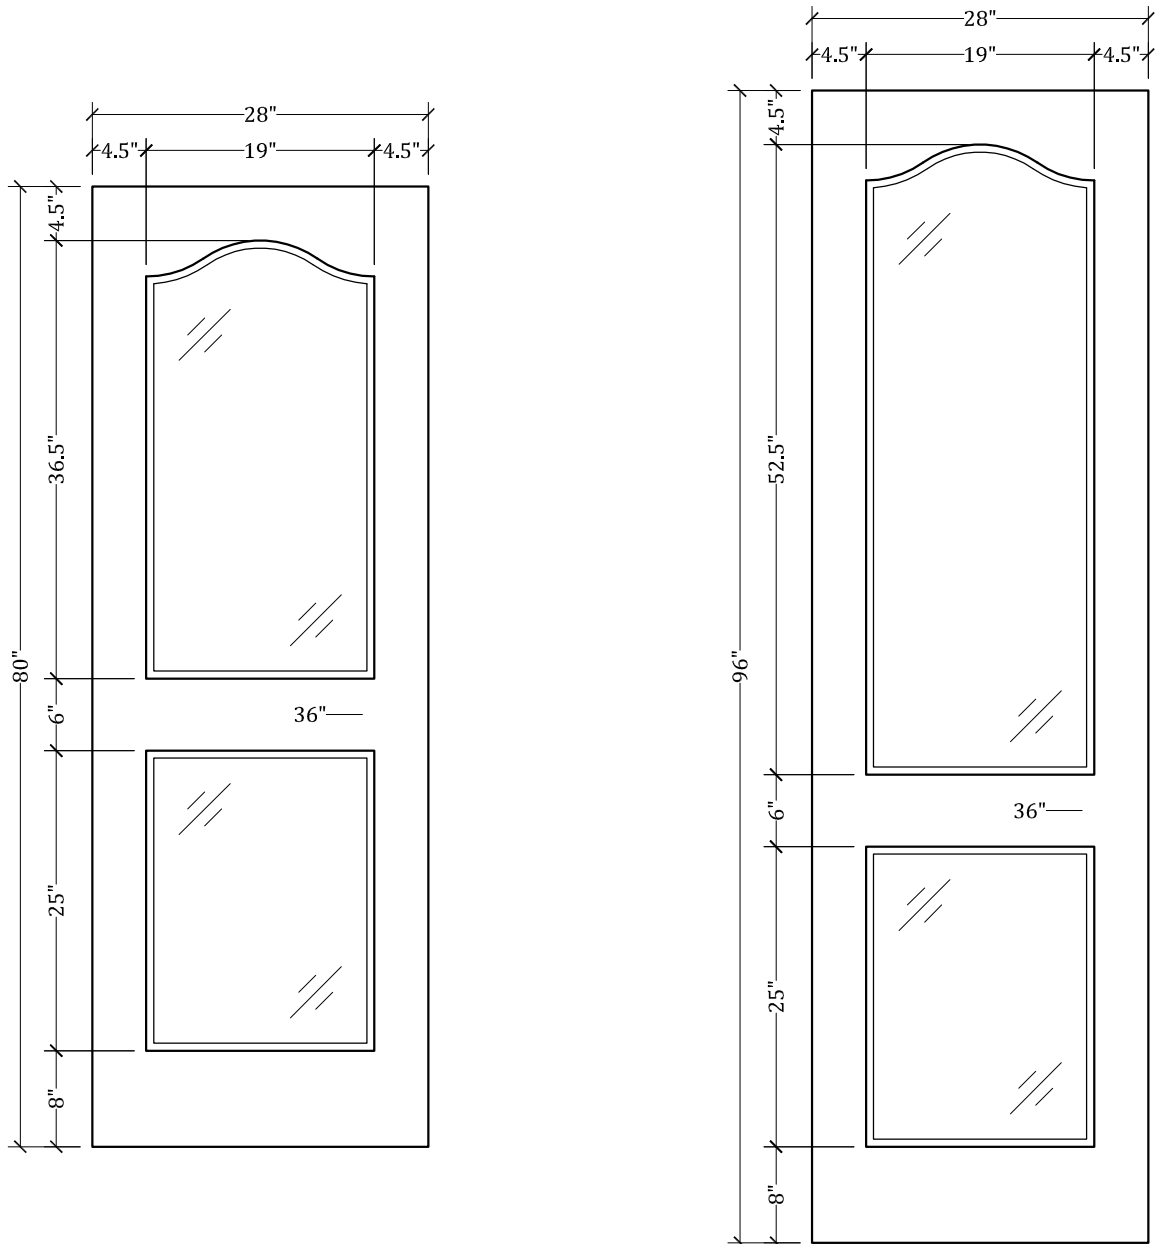

UPSTATE DOOR

FINE DOOR SOLUTIONS... ONE SOURCE

Layout 2160.5 Two Lite
(Square Top/French Curve
Glass)

Minimum Width Available is 20" for this Layout

Distinctive Exterior Standard Stiles/Top Rail Are 5-1/2"

*Please View Our Specification Section to View Our Sizing Parameters
for Our Classics Line.*

1-800-570-8283

For more assistance, please contact one of our customer service representatives
sales@upstatedoor.com

www.upstatedoor.com