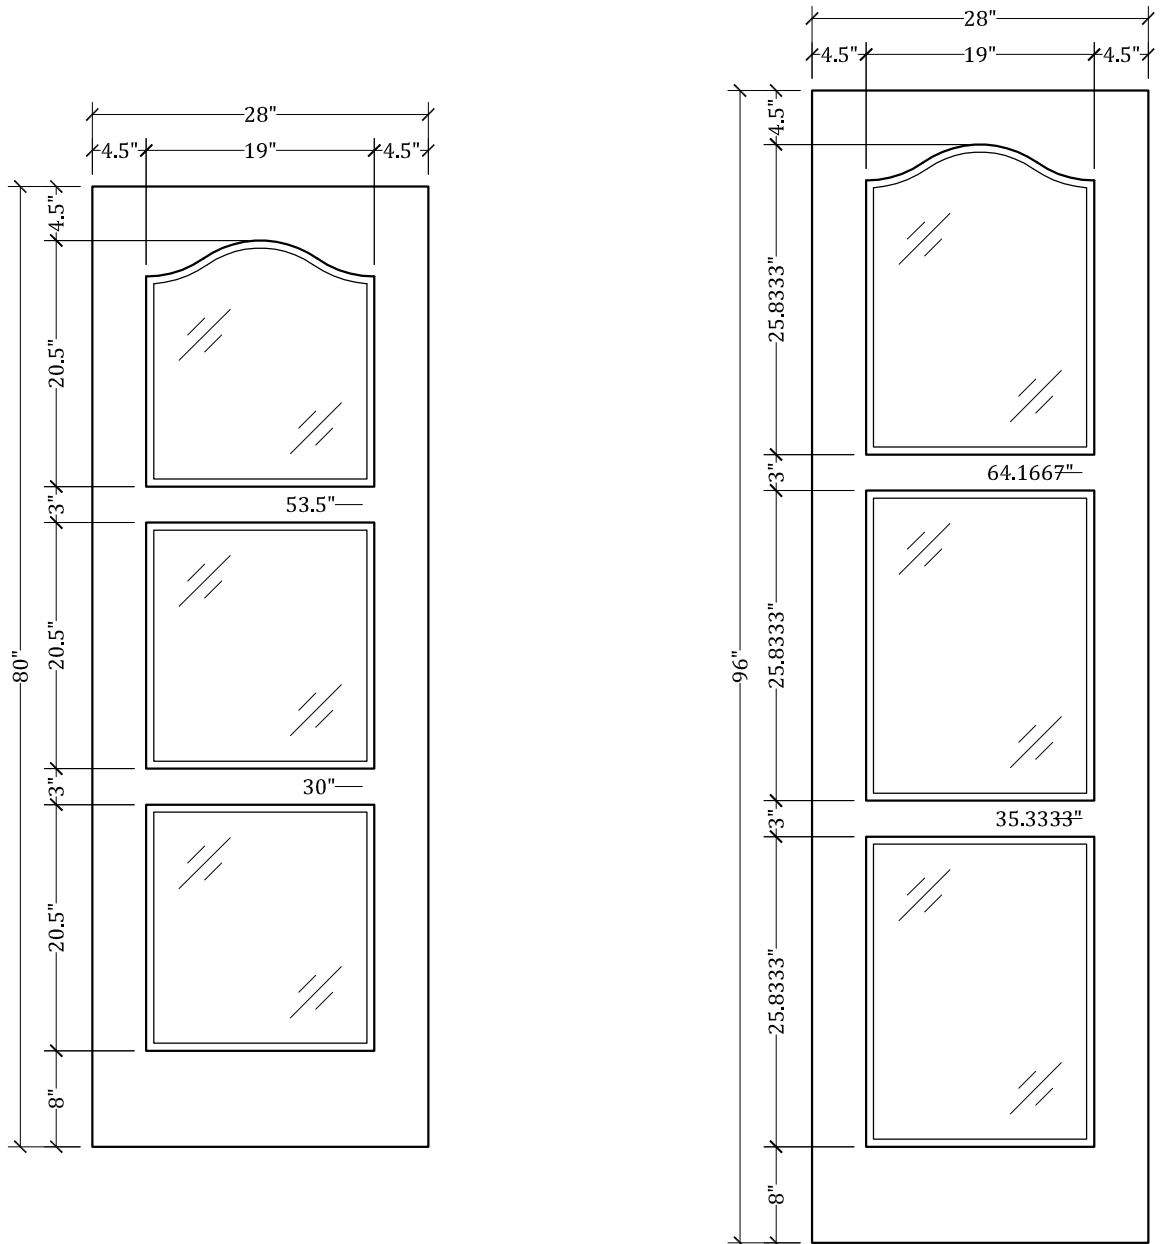

UPSTATE DOOR

FINE DOOR SOLUTIONS... ONE SOURCE

Layout 2170.5 Three Lite
(Square Top/French Curve
Glass)

Minimum Width Available is 20" for this Layout

Distinctive Exterior Standard Stiles/Top Rail Are 5-1/2"

*Please View Our Specification Section to View Our Sizing Parameters
for Our Classics Line.*

1-800-570-8283

sales@upstatedoor.com

www.upstatedoor.com