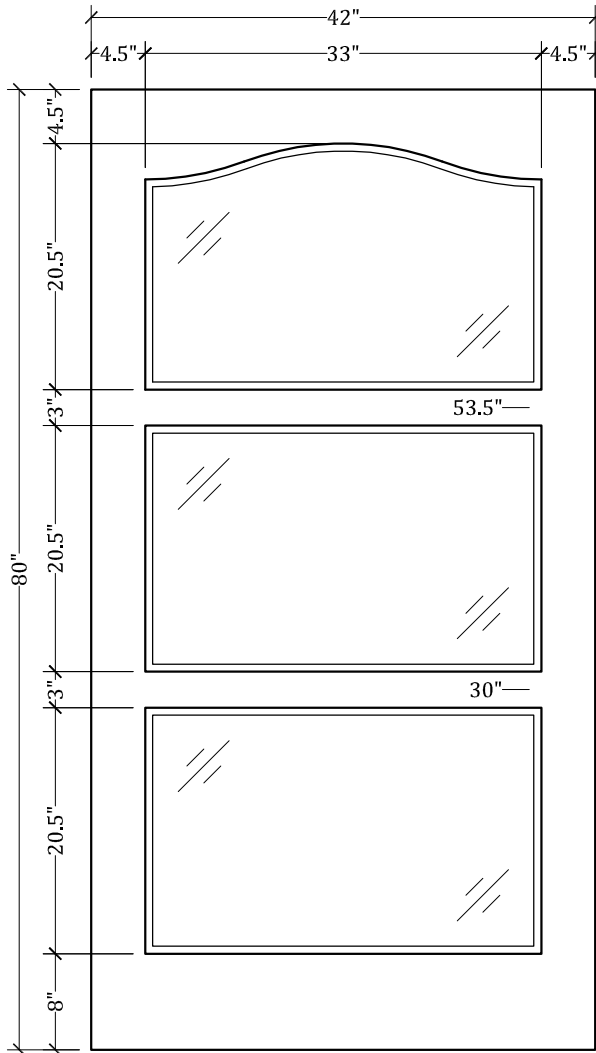

UPSTATE DOOR

FINE DOOR SOLUTIONS... ONE SOURCE

Layout 2170.5 Three Lite
(Square Top/French Curve
Glass)

Minimum Width Available is 20" for this Layout

Distinctive Exterior Standard Stiles/Top Rail Are 5-1/2"

*Please View Our Specification Section to View Our Sizing Parameters
for Our Classics Line.*

For more assistance, please contact one of our customer service representatives

1-800-570-8283

sales@upstatedoor.com

www.upstatedoor.com