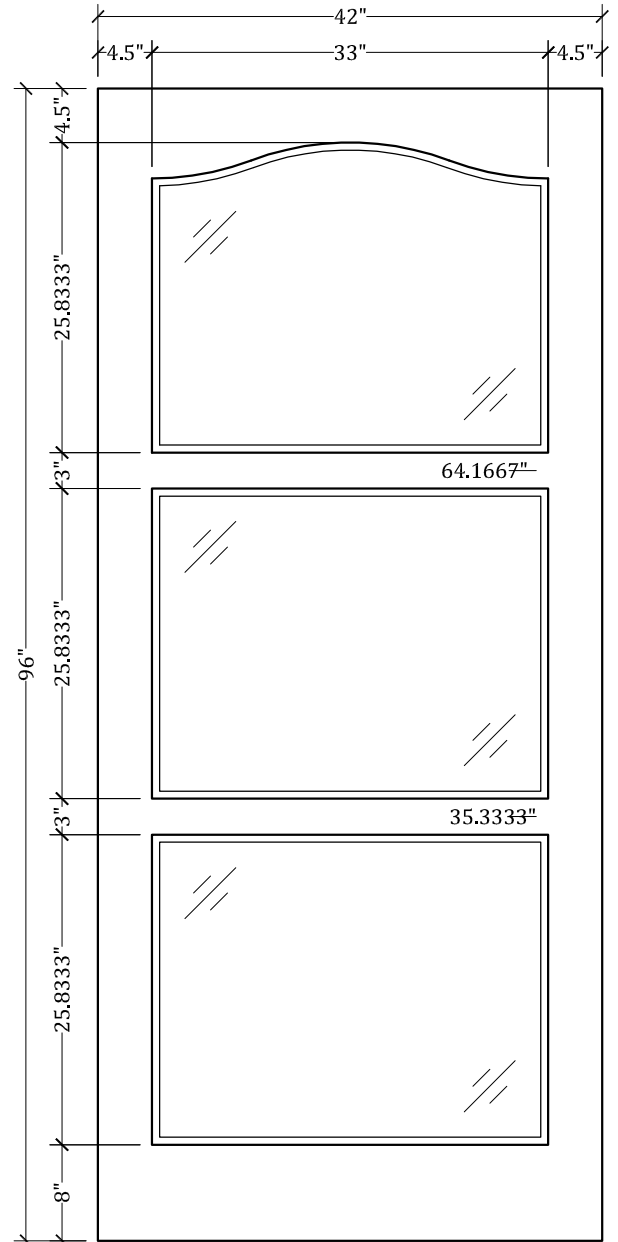

UPSTATE DOOR

FINE DOOR SOLUTIONS... ONE SOURCE

Layout 2170.5 Three Lite
(Square Top/French Curve
Glass)

Minimum Width Available is 20" for this Layout

Distinctive Exterior Standard Stiles/Top Rail Are 5-1/2"

*Please View Our Specification Section to View Our Sizing Parameters
for Our Classics Line.*

For more assistance, please contact one of our customer service representatives

1-800-570-8283

sales@upstatedoor.com

www.upstatedoor.com