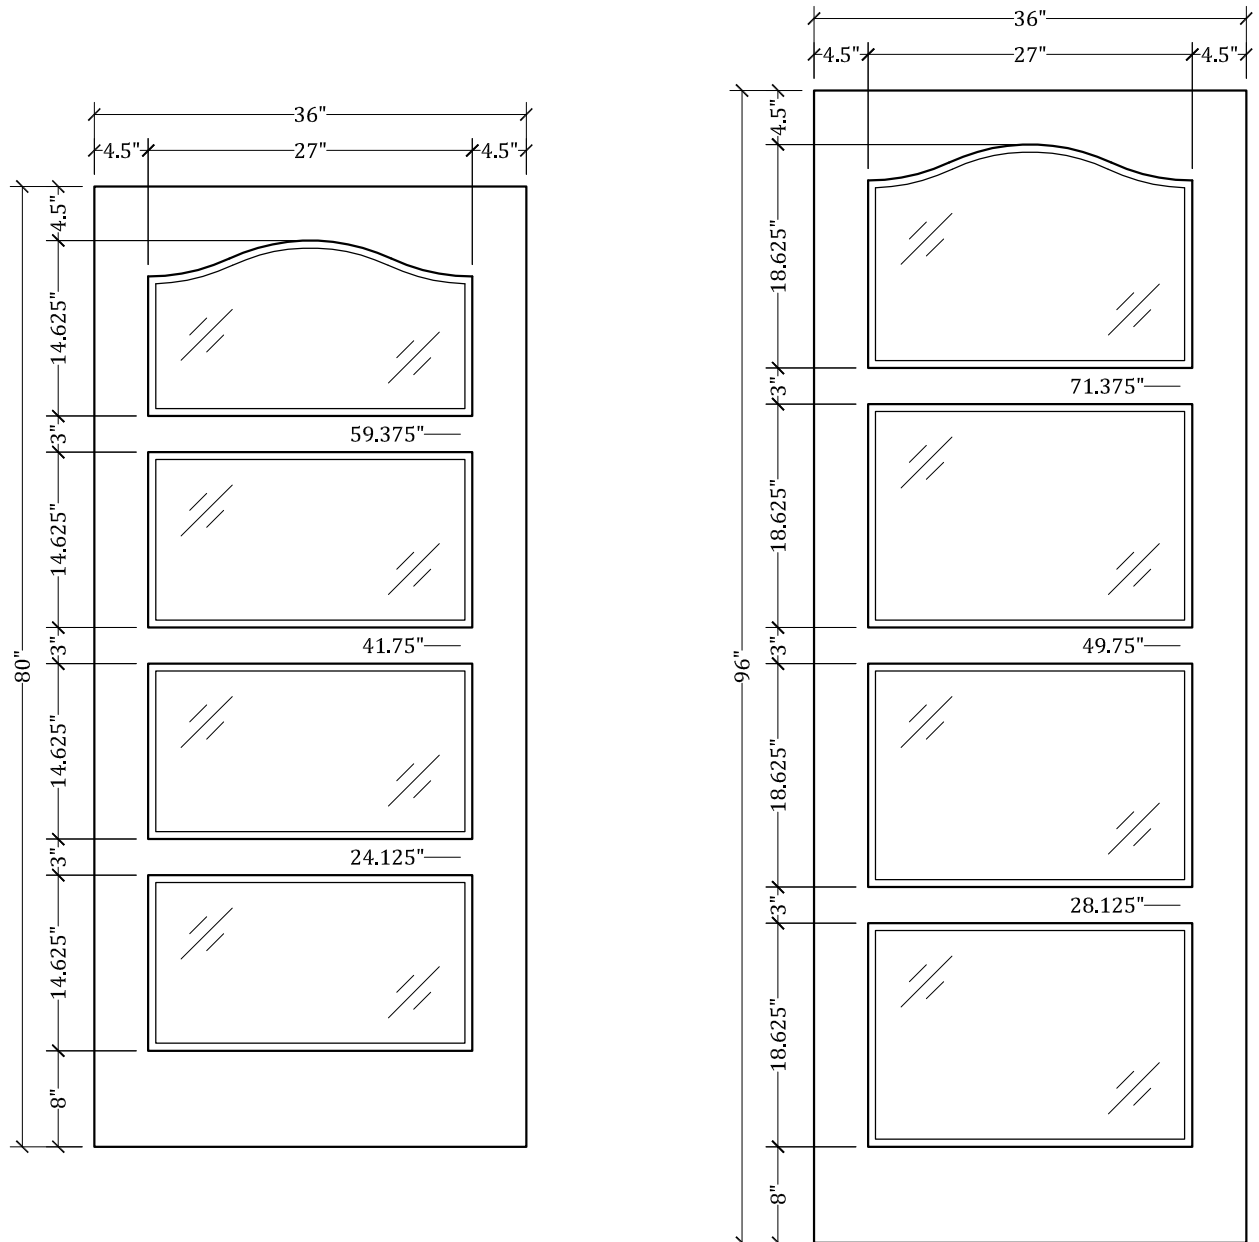

UPSTATE DOOR

FINE DOOR SOLUTIONS... ONE SOURCE

Layout 2190.5 Four Lite
(Square Top/French Curve
Glass)

Minimum Width Available is 20" for this Layout

Distinctive Exterior Standard Stiles/Top Rail Are 5-1/2"

*Please View Our Specification Section to View Our Sizing Parameters
for Our Classics Line.*

1-800-570-8283

sales@upstatedoor.com

www.upstatedoor.com