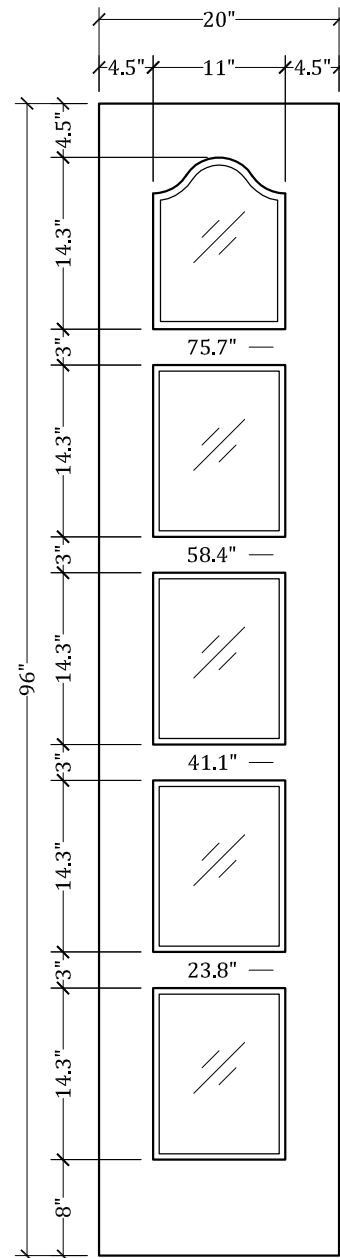

UPSTATE DOOR

FINE DOOR SOLUTIONS... ONE SOURCE

Layout 2230.5 Five Lite
(Square Top/French Curve
Glass)

Minimum Width Available is 20" for this Layout

Distinctive Exterior Standard Stiles/Top Rail Are 5-1/2"

*Please View Our Specification Section to View Our Sizing Parameters
for Our Classics Line.*

1-800-570-8283

For more assistance, please contact one of our customer service representatives
sales@upstatedoor.com

www.upstatedoor.com