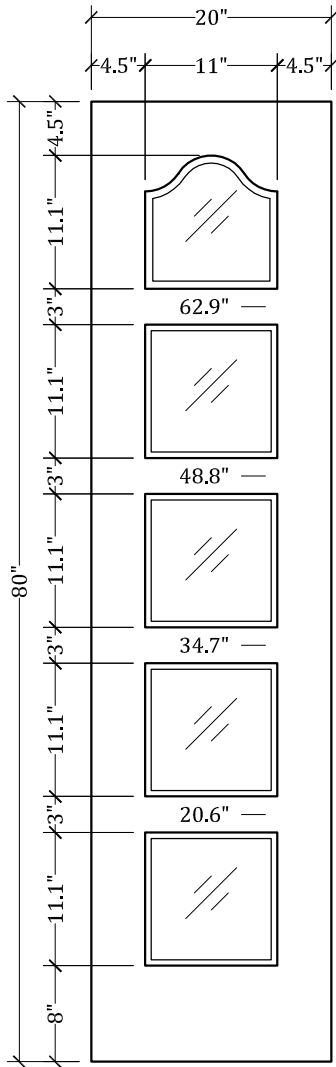

UPSTATE DOOR

FINE DOOR SOLUTIONS... ONE SOURCE

Layout 2230.5 Five Lite
(Square Top/French Curve
Glass)

Minimum Width Available is 20" for this Layout

Distinctive Exterior Standard Stiles/Top Rail Are 5-1/2"

*Please View Our Specification Section to View Our Sizing Parameters
for Our Classics Line.*

1-800-570-8283

For more assistance, please contact one of our customer service representatives
sales@upstatedoor.com

www.upstatedoor.com