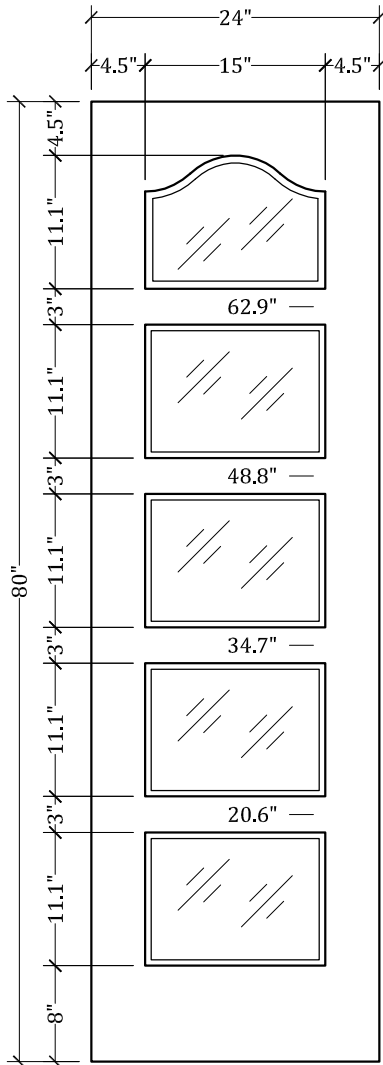

UPSTATE DOOR

FINE DOOR SOLUTIONS... ONE SOURCE

Layout 2230.5 Five Lite
(Square Top/French Curve
Glass)

Minimum Width Available is 20" for this Layout

Distinctive Exterior Standard Stiles/Top Rail Are 5-1/2"

*Please View Our Specification Section to View Our Sizing Parameters
for Our Classics Line.*

1-800-570-8283

sales@upstatedoor.com

www.upstatedoor.com