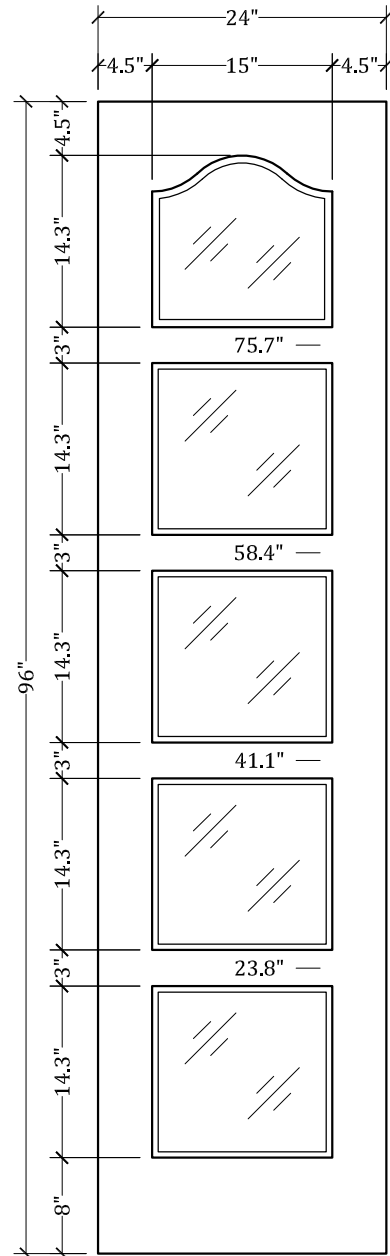

UPSTATE DOOR

FINE DOOR SOLUTIONS... ONE SOURCE

Layout 2230.5 Five Lite
(Square Top/French Curve
Glass)

Minimum Width Available is 20" for this Layout

Distinctive Exterior Standard Stiles/Top Rail Are 5-1/2"

*Please View Our Specification Section to View Our Sizing Parameters
for Our Classics Line.*

1-800-570-8283

sales@upstatedoor.com

www.upstatedoor.com