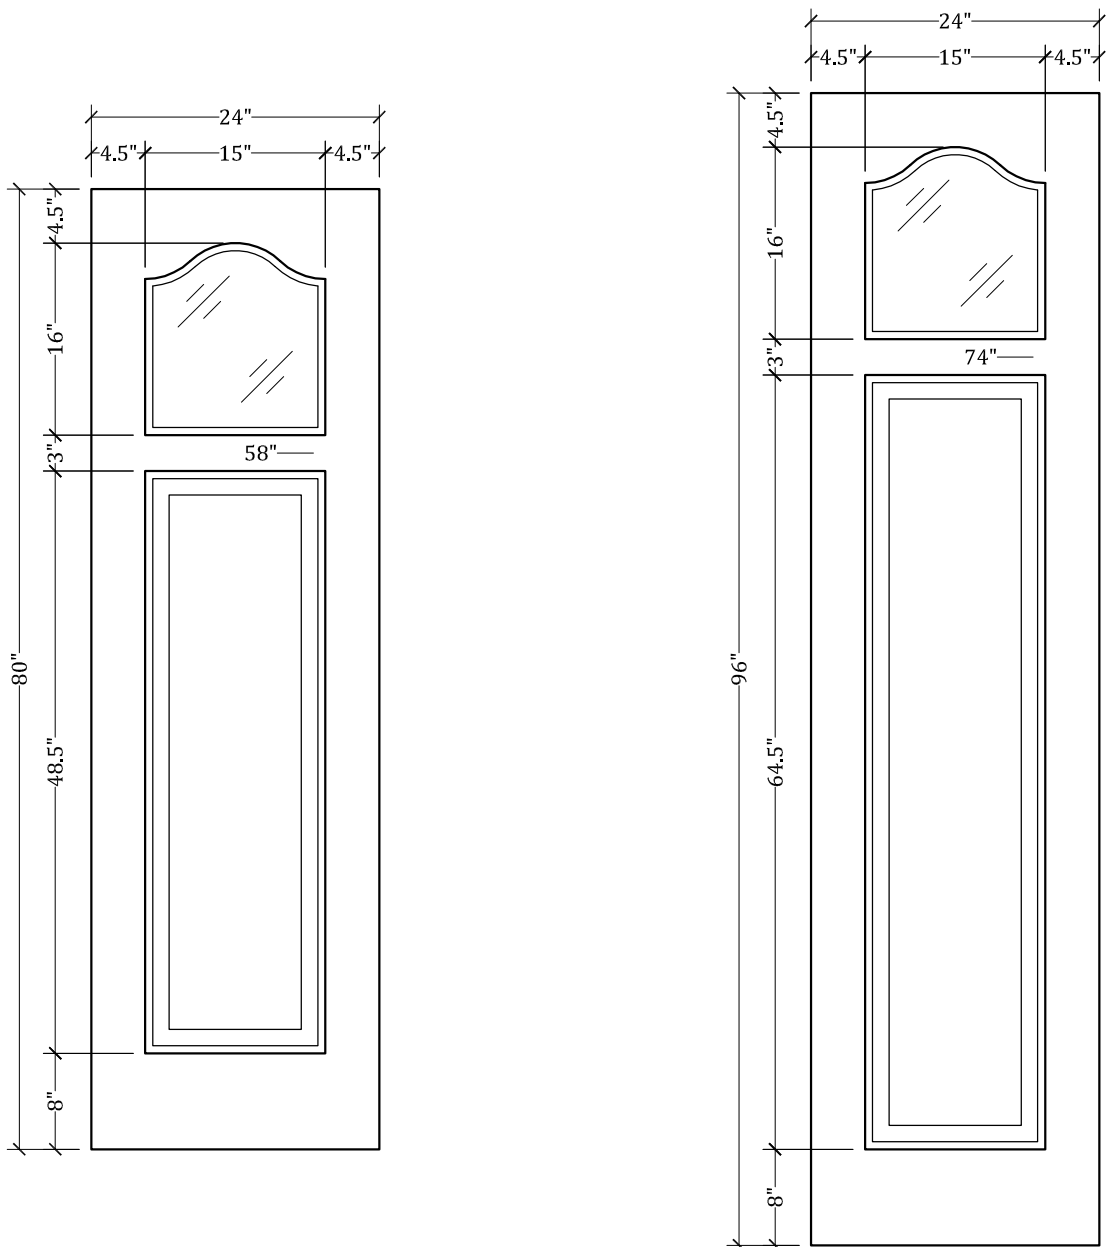

UPSTATE DOOR

FINE DOOR SOLUTIONS... ONE SOURCE

Layout 2560.5 Full Lite/One
Panel
(Square Top/French Curve
Glass)

Minimum Width Available is 20" for this Layout

Distinctive Exterior Standard Stiles/Top Rail Are 5-1/2"

*Please View Our Specification Section to View Our Sizing Parameters
for Our Classics Line.*

For more assistance, please contact one of our customer service representatives

1-800-570-8283

sales@upstatedoor.com

www.upstatedoor.com