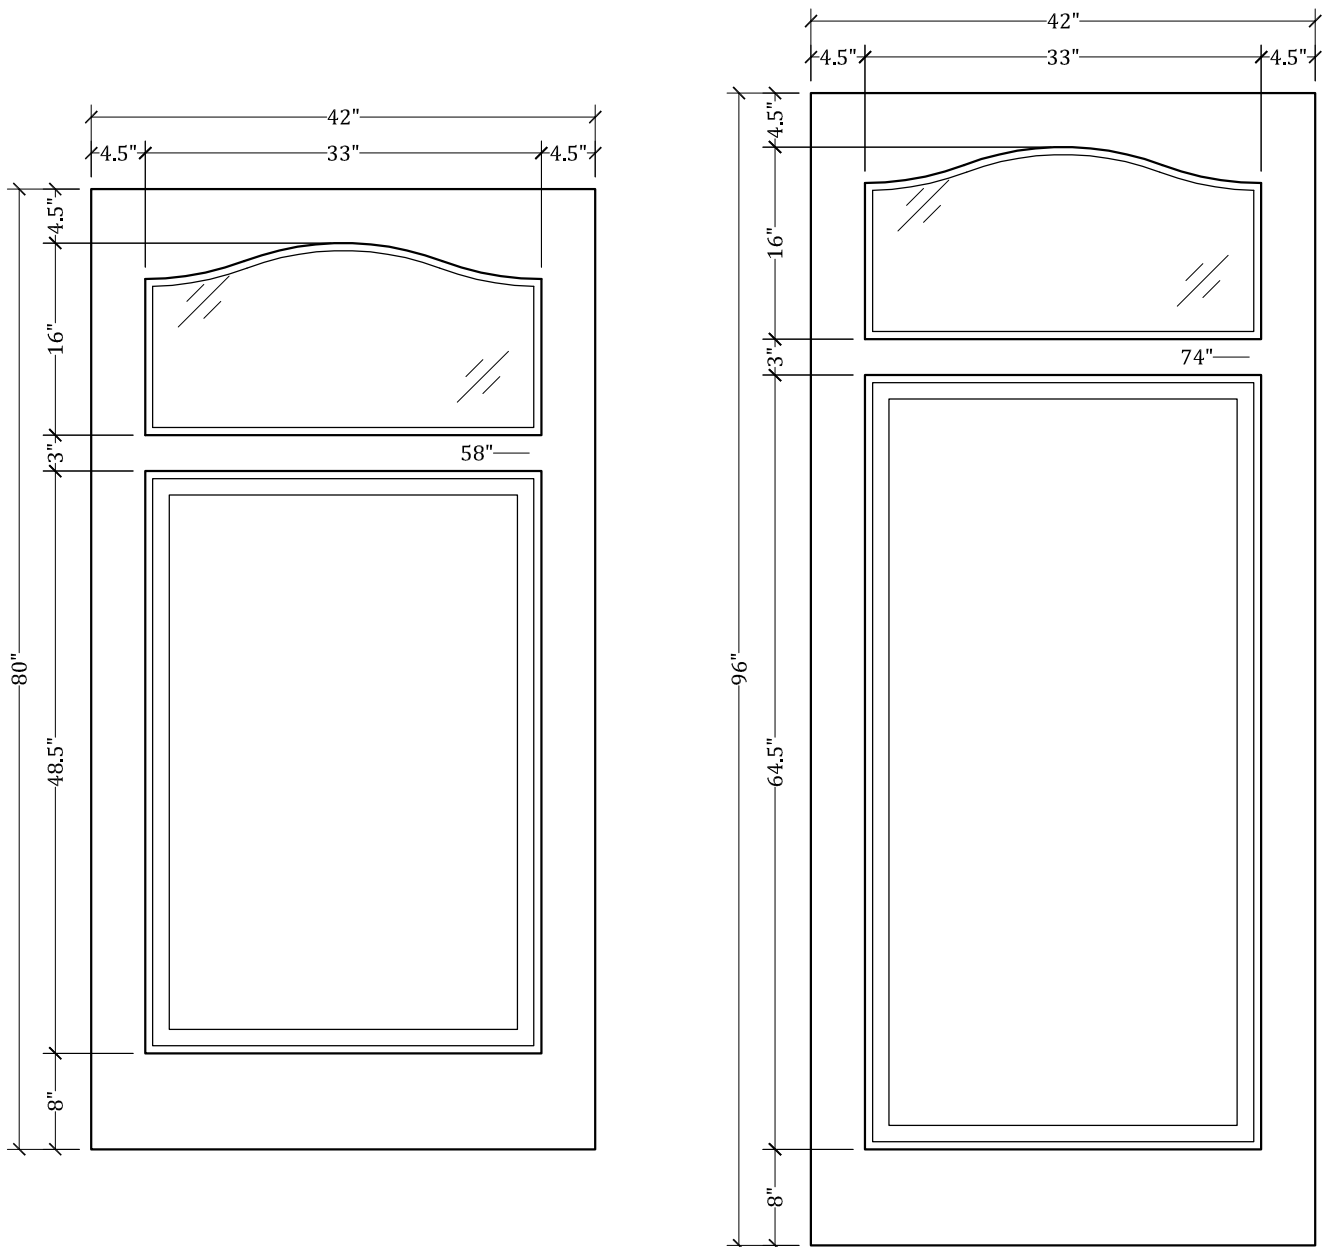

UPSTATE DOOR

FINE DOOR SOLUTIONS... ONE SOURCE

Layout 2560.5 Full Lite/One
Panel
(Square Top/French Curve
Glass)

Minimum Width Available is 20" for this Layout

Distinctive Exterior Standard Stiles/Top Rail Are 5-1/2"

*Please View Our Specification Section to View Our Sizing Parameters
for Our Classics Line.*

For more assistance, please contact one of our customer service representatives

1-800-570-8283

sales@upstatedoor.com

www.upstatedoor.com