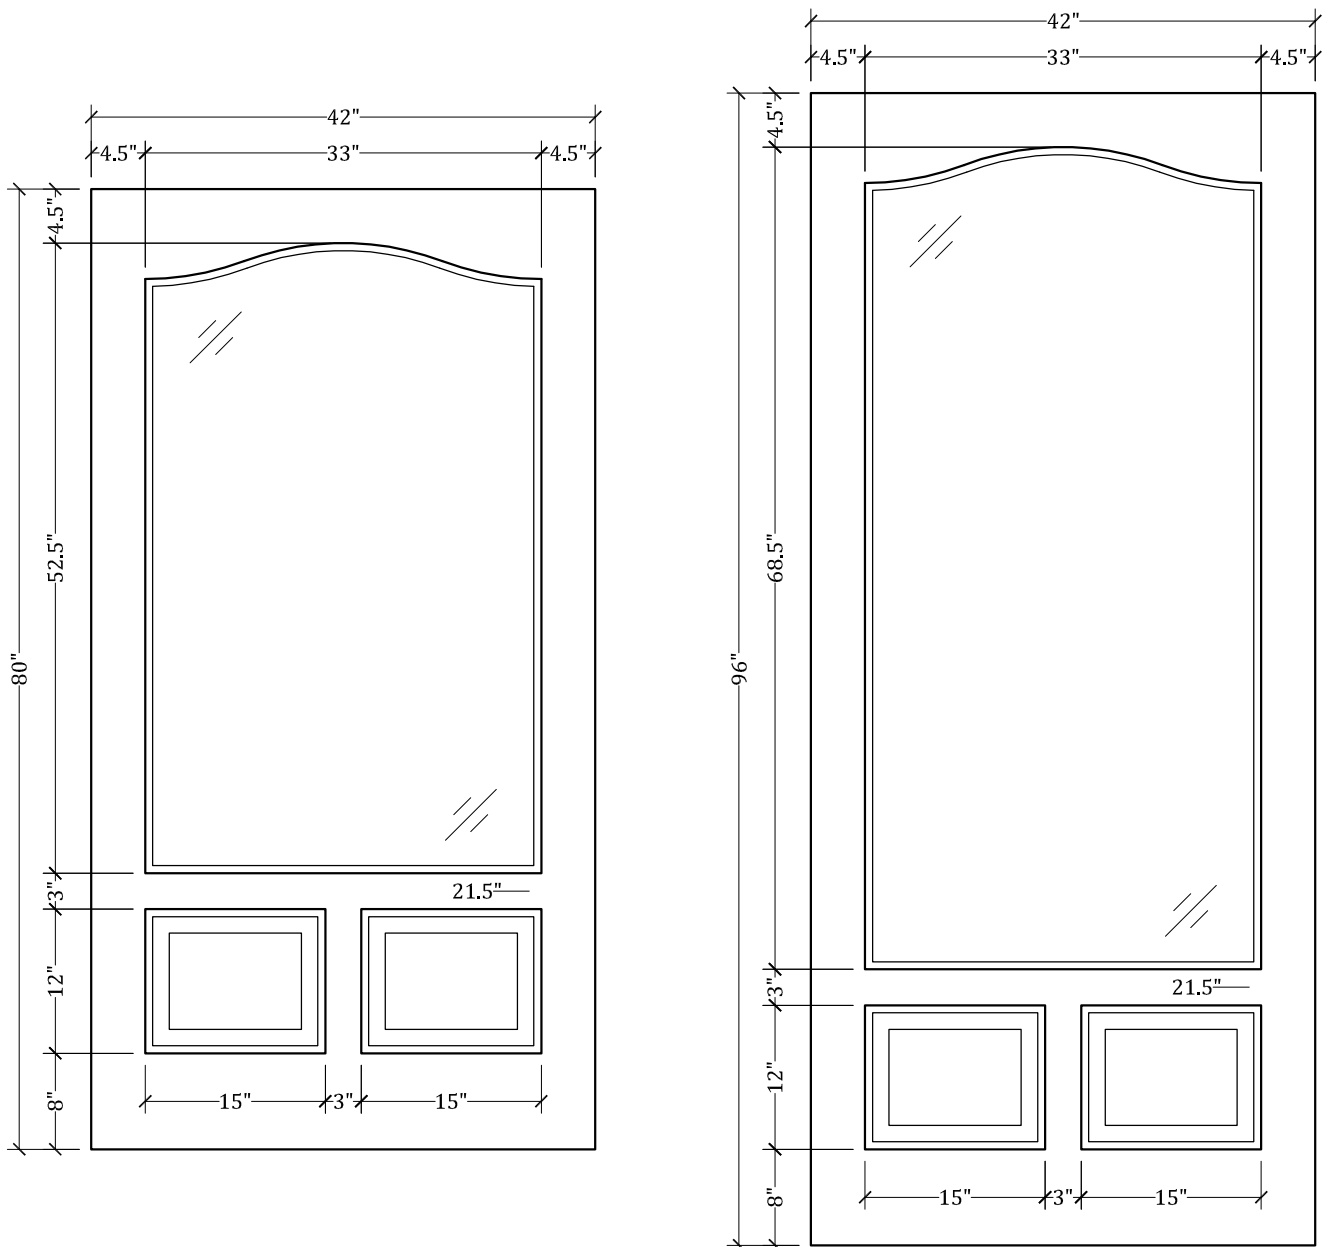

UPSTATE DOOR

FINE DOOR SOLUTIONS... ONE SOURCE

Layout 2600.5 Full Lite/Two
Panel
(Square Top/French Curve
Glass)

Minimum Width Available is 24" for this Layout

Distinctive Exterior Standard Stiles/Top Rail Are 5-1/2"

*Please View Our Specification Section to View Our Sizing Parameters
for Our Classics Line.*

For more assistance, please contact one of our customer service representatives

1-800-570-8283

sales@upstatedoor.com

www.upstatedoor.com