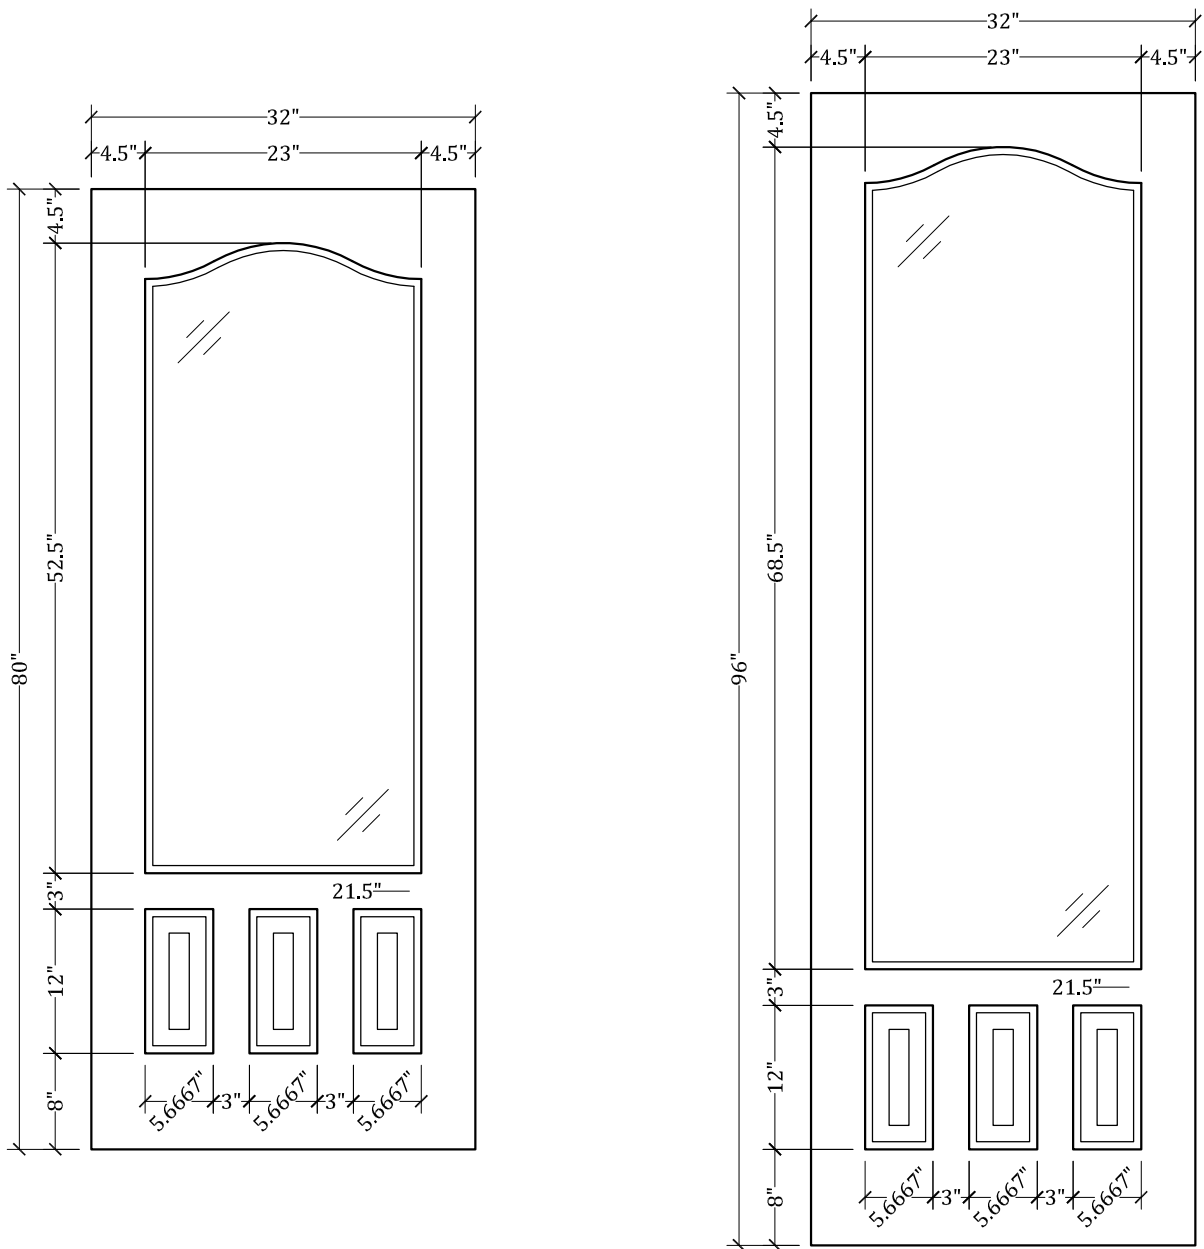

UPSTATE DOOR

FINE DOOR SOLUTIONS... ONE SOURCE

Layout 2610.5 Full Lite/
Three Panel
(Square Top/French Curve
Glass)

Minimum Width Available is 32" for this Layout

Distinctive Exterior Standard Stiles/Top Rail Are 5-1/2"

*Please View Our Specification Section to View Our Sizing Parameters
for Our Classics Line.*

1-800-570-8283

sales@upstatedoor.com

www.upstatedoor.com