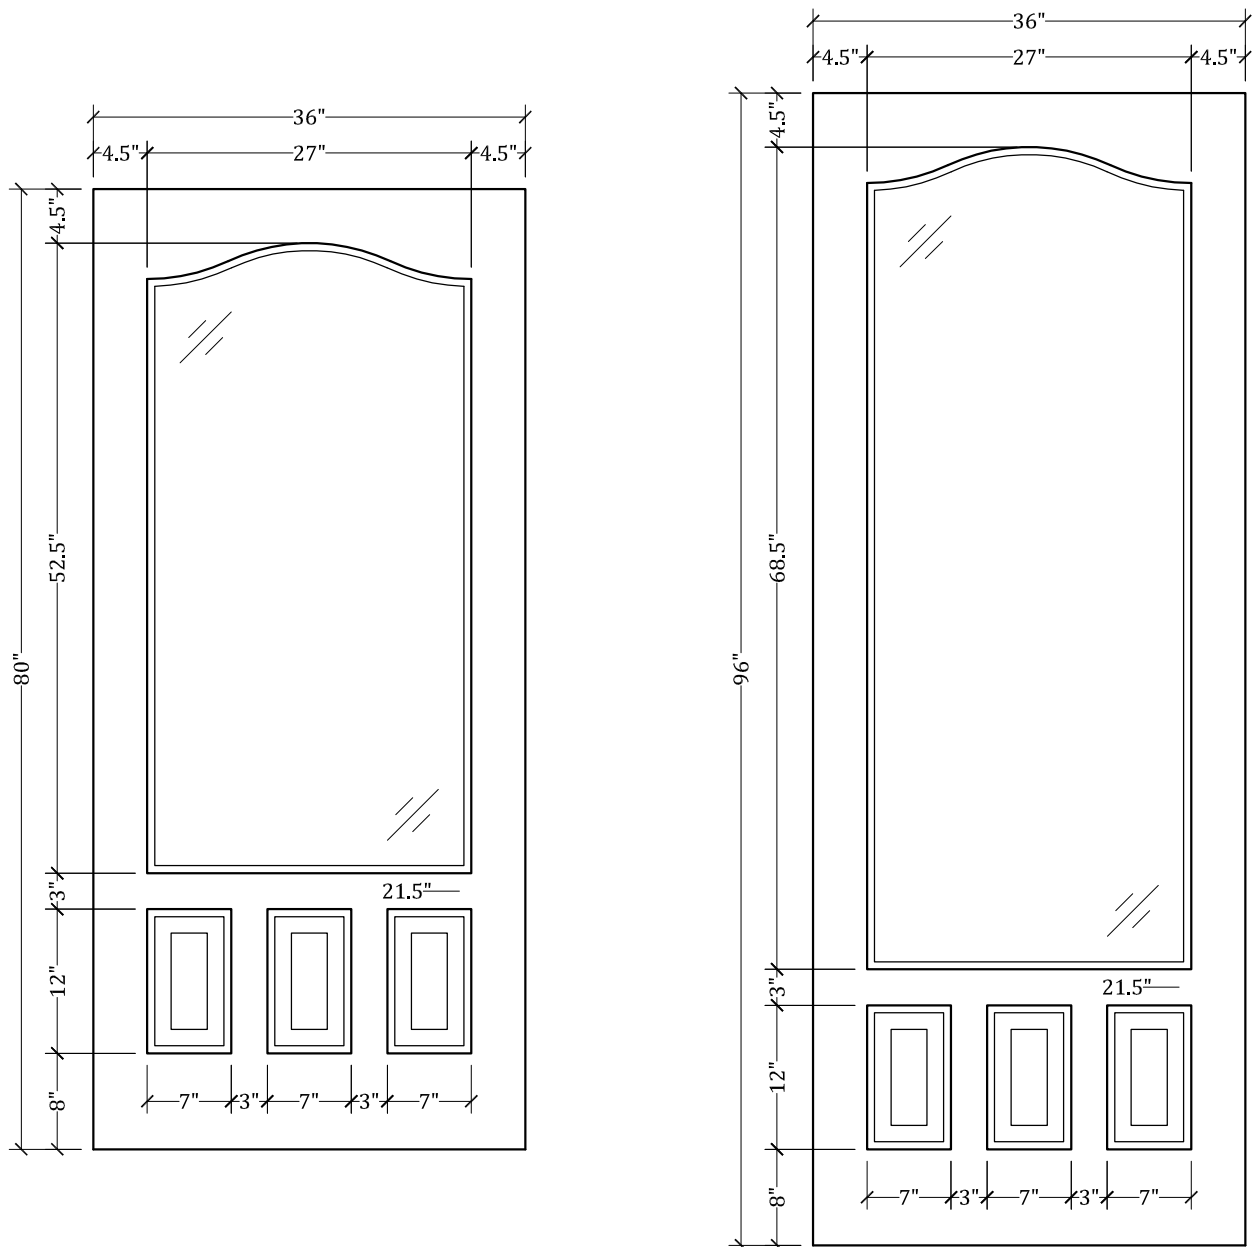

UPSTATE DOOR

FINE DOOR SOLUTIONS... ONE SOURCE

Layout 2610.5 Full Lite/
Three Panel
(Square Top/French Curve
Glass)

Minimum Width Available is 32" for this Layout

Distinctive Exterior Standard Stiles/Top Rail Are 5-1/2"

*Please View Our Specification Section to View Our Sizing Parameters
for Our Classics Line.*

For more assistance, please contact one of our customer service representatives
1-800-570-8283

sales@upstatedoor.com

www.upstatedoor.com