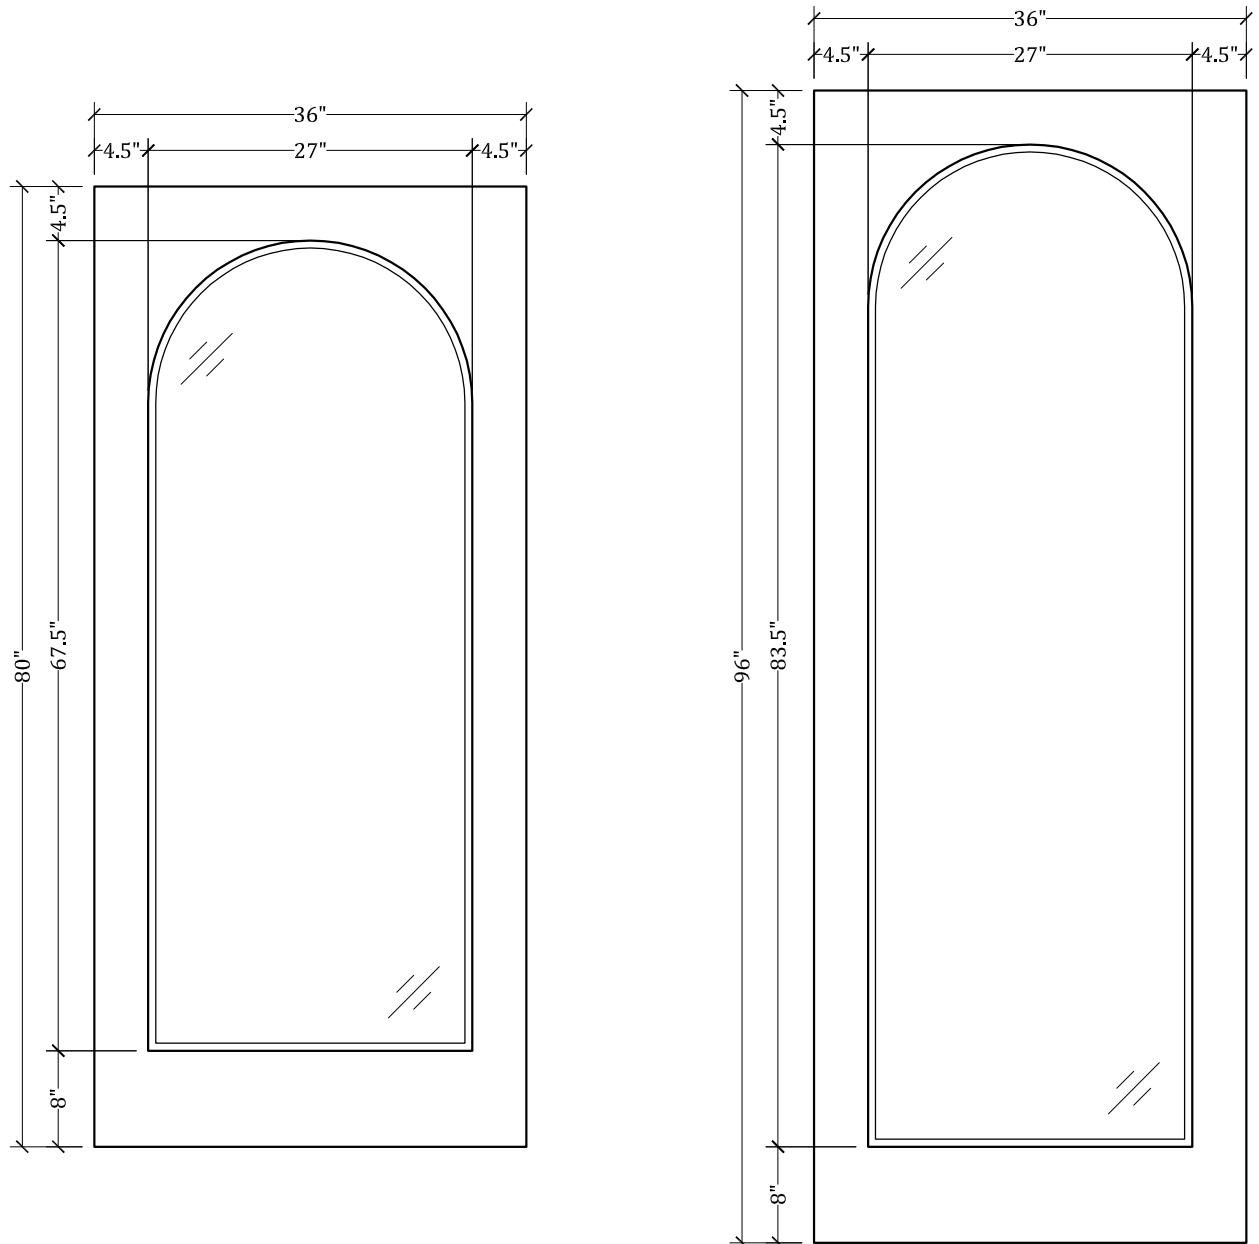

UPSTATE DOOR

FINE DOOR SOLUTIONS... ONE SOURCE

*Layout 2000.3 Full Lite
(Square Top/Round Glass)*

Minimum Width Available is 16" for this Layout

Distinctive Exterior Standard Stiles/Top Rail Are 5-1/2"

*Please View Our Specification Section to View Our Sizing Parameters
for Our Classics Line.*