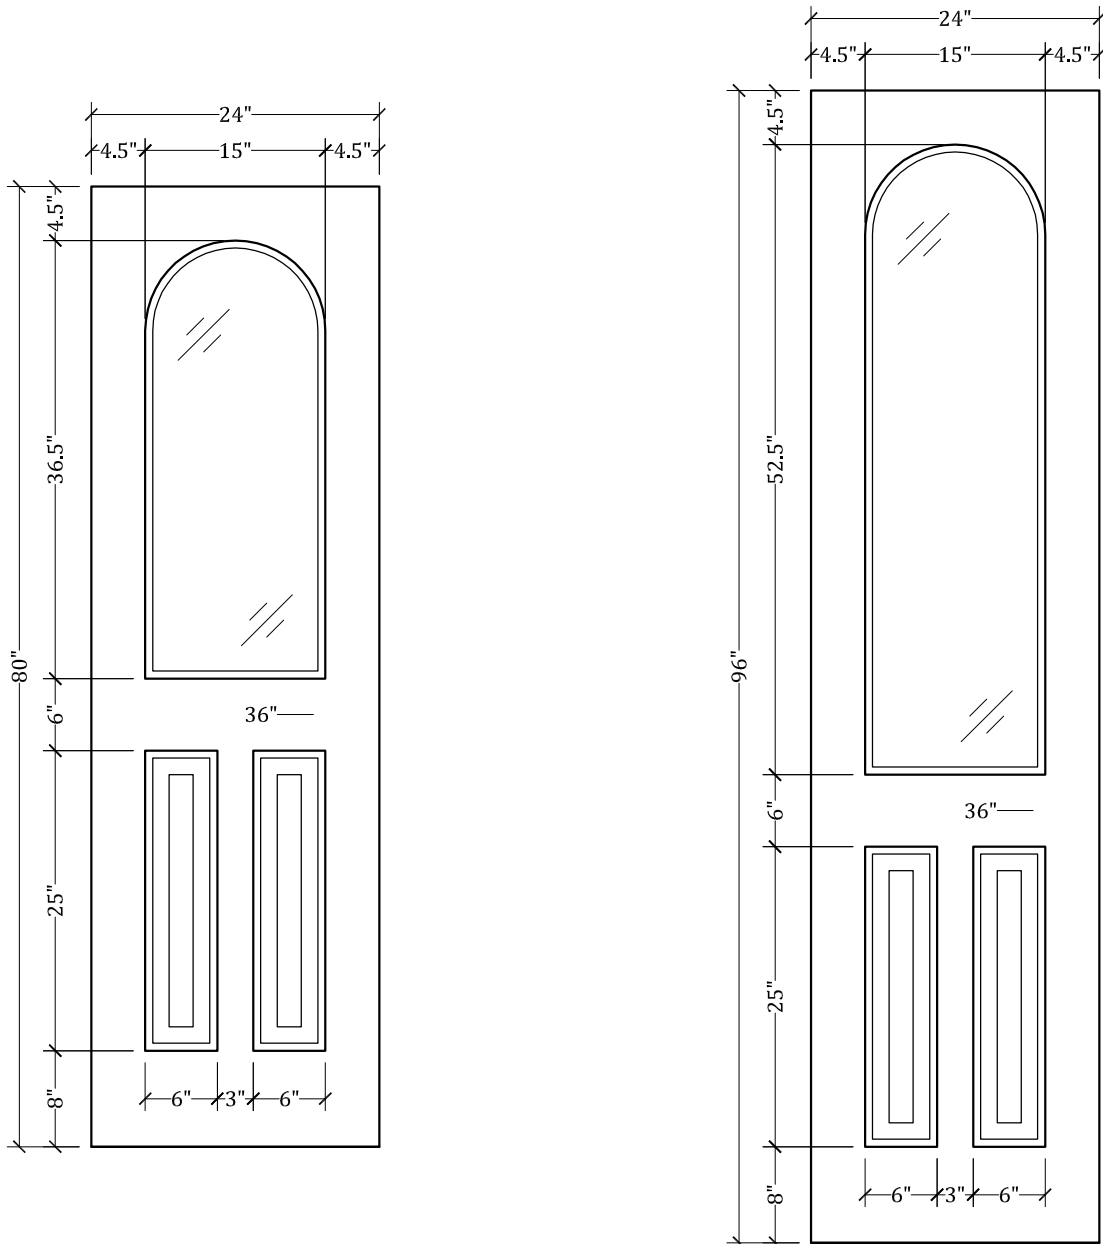

UPSTATE DOOR

FINE DOOR SOLUTIONS... ONE SOURCE

Layout 2070.3 Full Lite/Two
Panel
(Square Top/Round Glass)

Minimum Width Available is 24" for this Layout

Distinctive Exterior Standard Stiles/Top Rail Are 5-1/2"

*Please View Our Specification Section to View Our Sizing Parameters
for Our Classics Line.*

1-800-570-8283

For more assistance, please contact one of our customer service representatives
sales@upstatedoor.com

www.upstatedoor.com