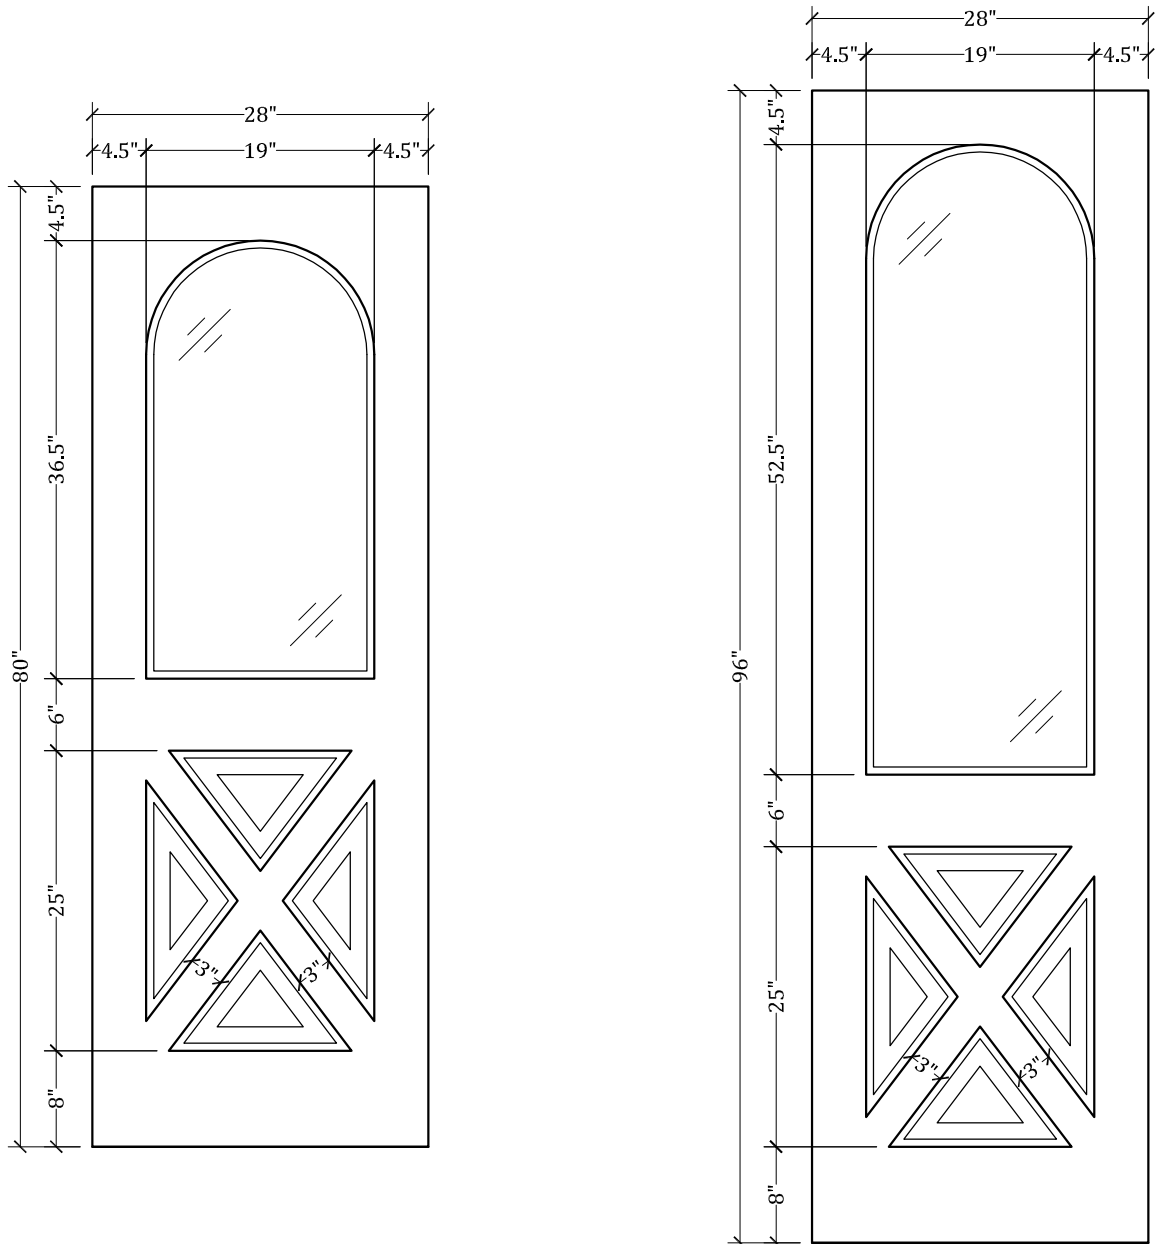

UPSTATE DOOR

FINE DOOR SOLUTIONS... ONE SOURCE

Layout 2080.3 Full Lite/One
Panel w/ Crossbucks
(Square Top/Round Glass)

Minimum Width Available is 24" for this Layout

Distinctive Exterior Standard Stiles/Top Rail Are 5-1/2"

*Please View Our Specification Section to View Our Sizing Parameters
for Our Classics Line.*

1-800-570-8283

sales@upstatedoor.com

www.upstatedoor.com