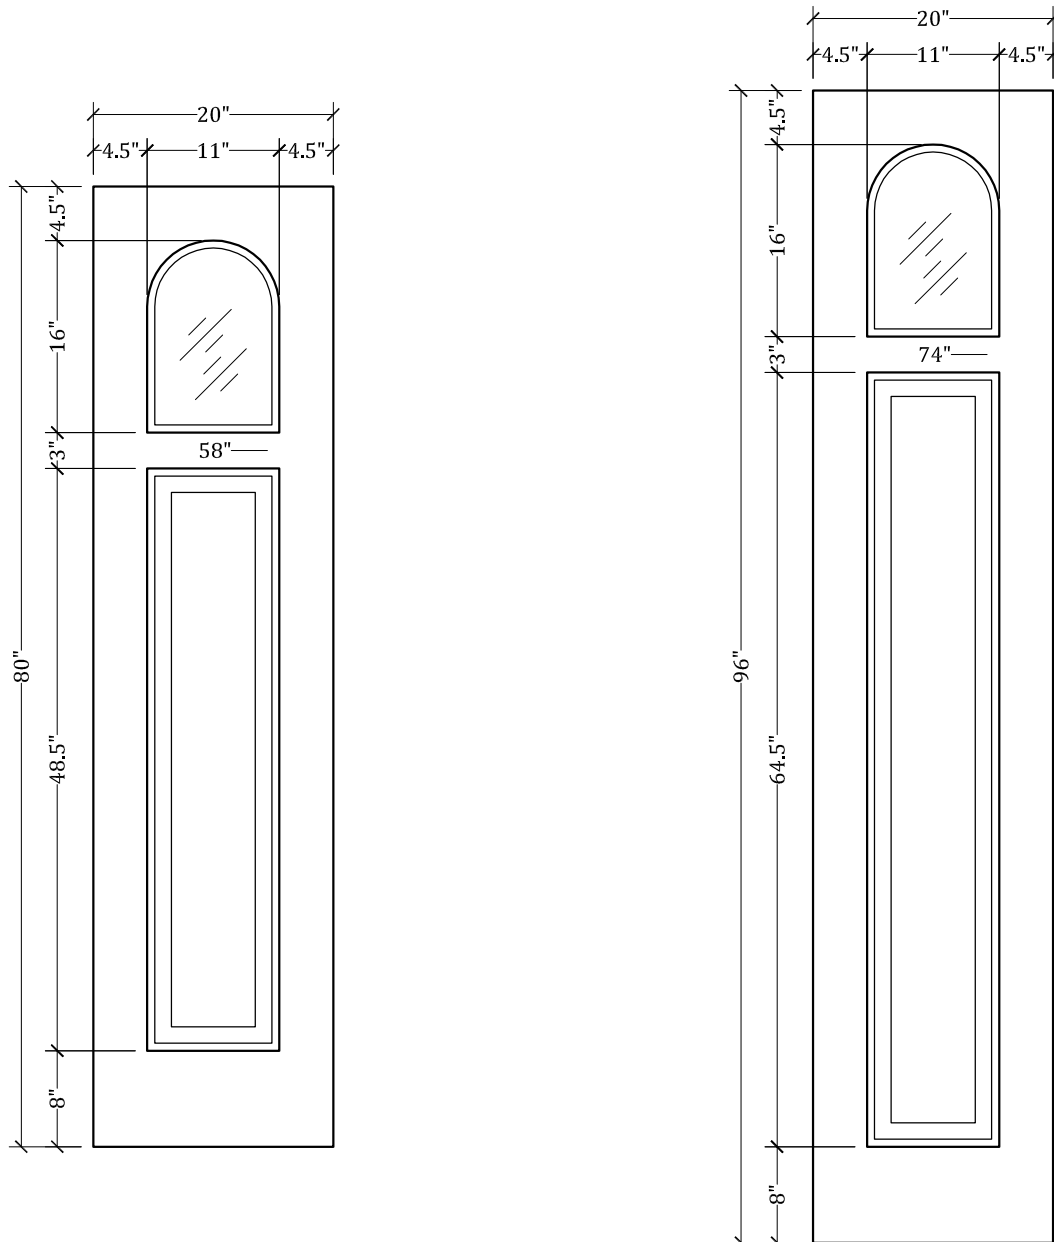

UPSTATE DOOR

FINE DOOR SOLUTIONS... ONE SOURCE

Layout 2560.3 Full Lite/One Panel
(Square Top/Round Glass)

Minimum Width Available is 16" for this Layout

Distinctive Exterior Standard Stiles/Top Rail Are 5-1/2"

*Please View Our Specification Section to View Our Sizing Parameters
for Our Classics Line.*

1-800-570-8283

sales@upstatedoor.com

www.upstatedoor.com