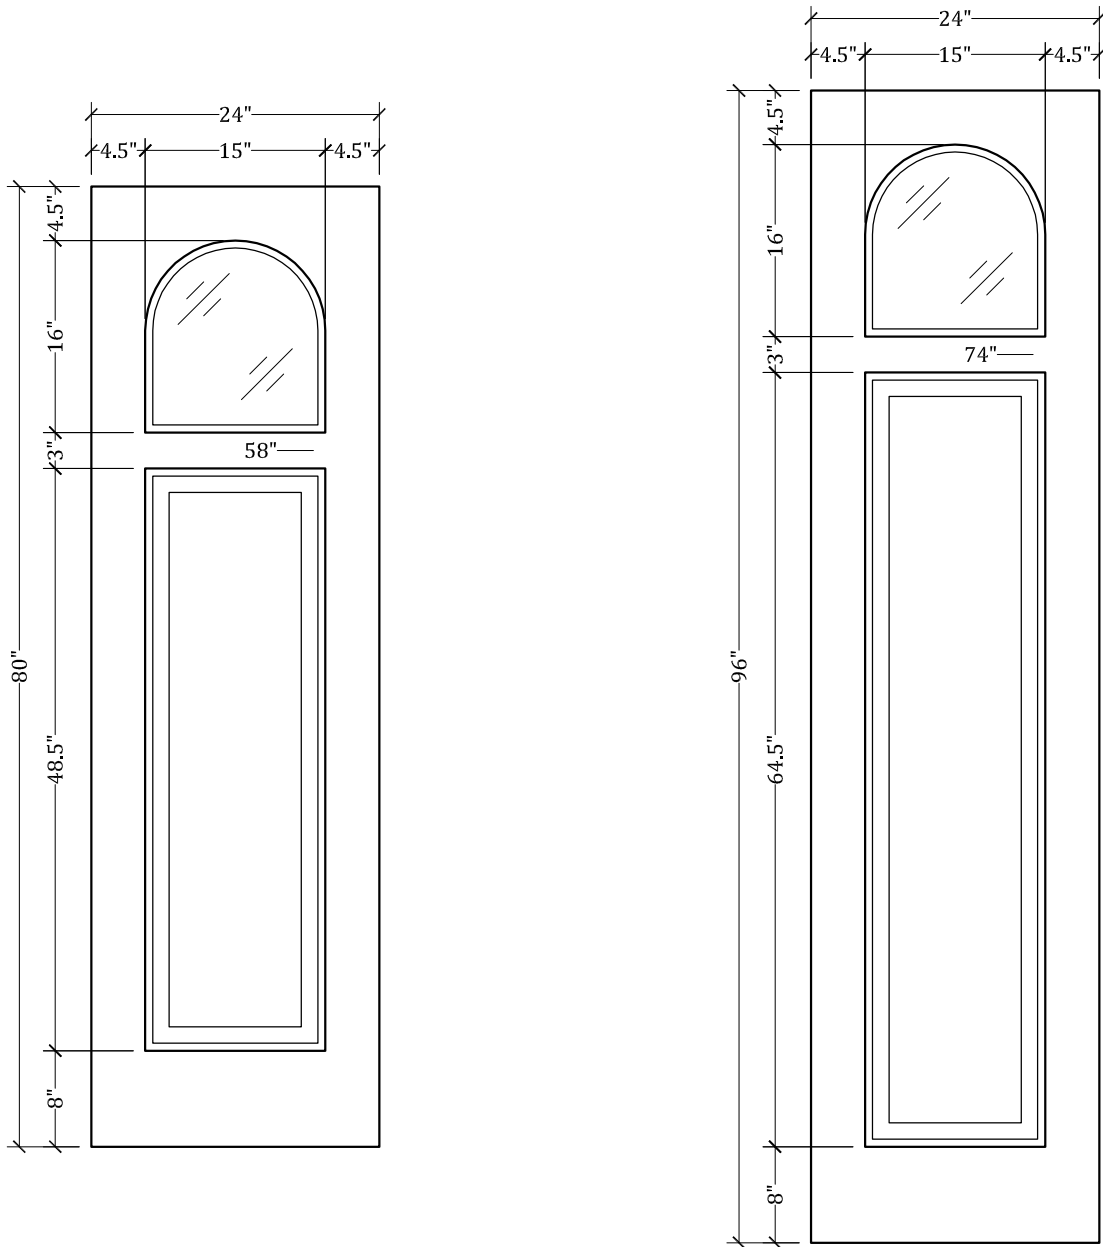

UPSTATE DOOR

FINE DOOR SOLUTIONS... ONE SOURCE

Layout 2560.3 Full Lite/One Panel
(Square Top/Round Glass)

Minimum Width Available is 16" for this Layout

Distinctive Exterior Standard Stiles/Top Rail Are 5-1/2"

*Please View Our Specification Section to View Our Sizing Parameters
for Our Classics Line.*

1-800-570-8283

sales@upstatedoor.com

www.upstatedoor.com