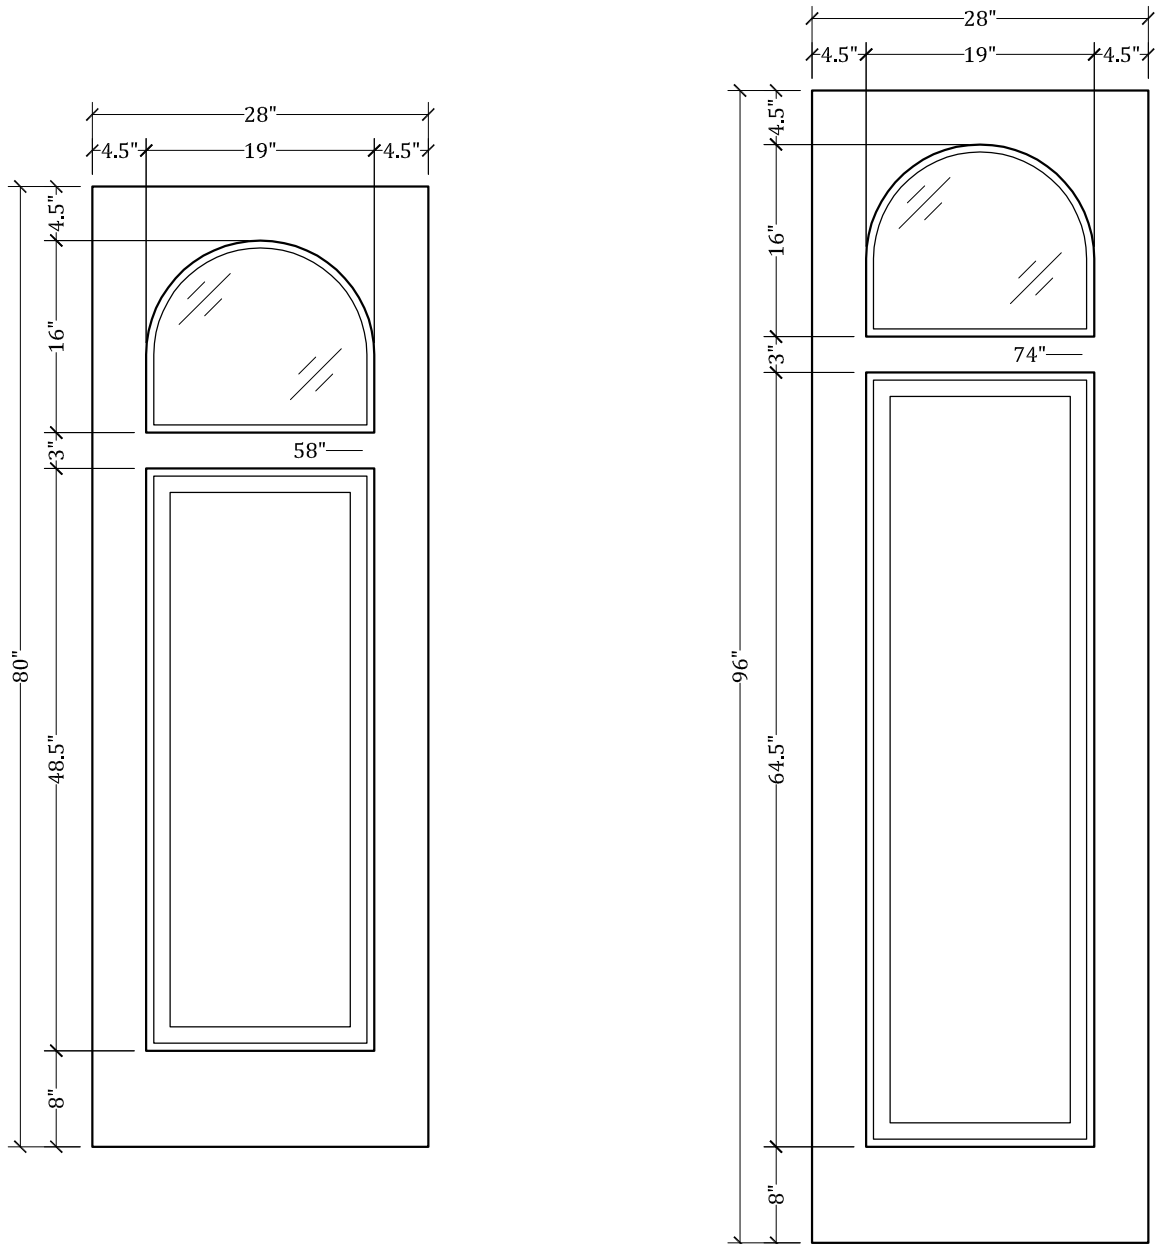

UPSTATE DOOR

FINE DOOR SOLUTIONS... ONE SOURCE

Layout 2560.3 Full Lite/One Panel
(Square Top/Round Glass)

Minimum Width Available is 16" for this Layout

Distinctive Exterior Standard Stiles/Top Rail Are 5-1/2"

*Please View Our Specification Section to View Our Sizing Parameters
for Our Classics Line.*

1-800-570-8283

For more assistance, please contact one of our customer service representatives
sales@upstatedoor.com

www.upstatedoor.com