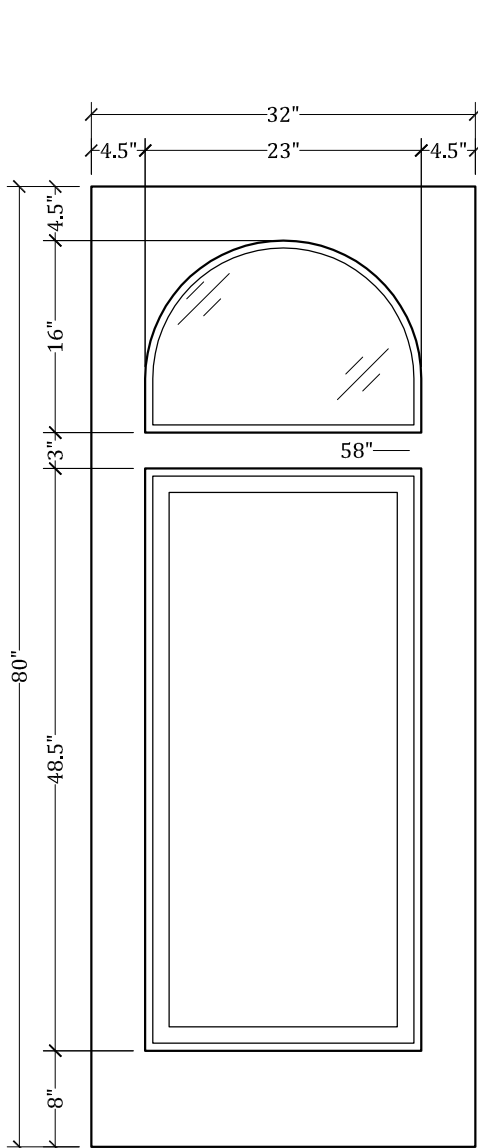

UPSTATE DOOR

FINE DOOR SOLUTIONS... ONE SOURCE

Layout 2560.3 Full Lite/One Panel
(Square Top/Round Glass)

Minimum Width Available is 16" for this Layout

Distinctive Exterior Standard Stiles/Top Rail Are 5-1/2"

*Please View Our Specification Section to View Our Sizing Parameters
for Our Classics Line.*

1-800-570-8283

For more assistance, please contact one of our customer service representatives
sales@upstatedoor.com

www.upstatedoor.com