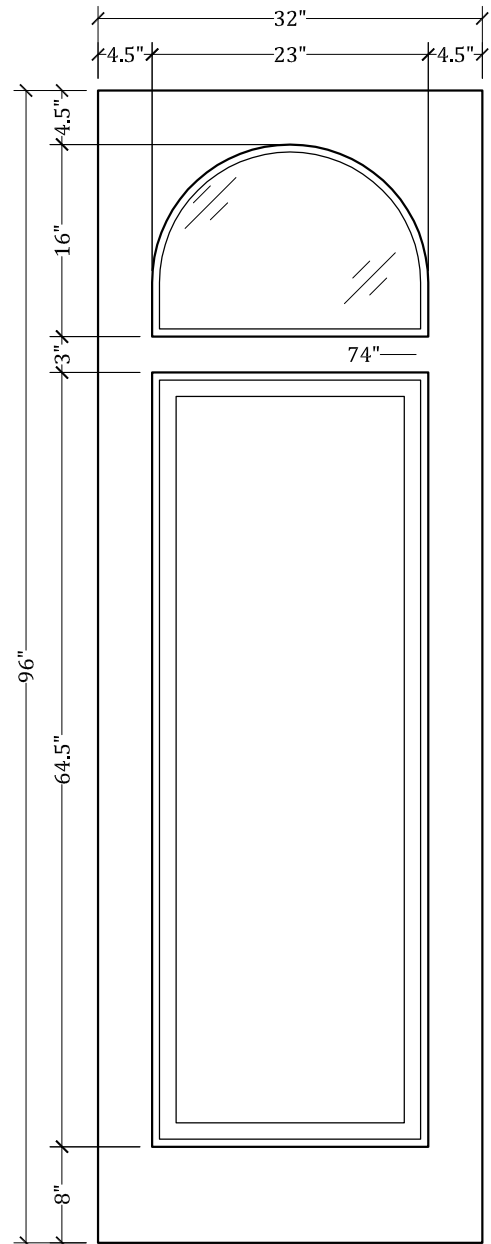

UPSTATE DOOR

FINE DOOR SOLUTIONS... ONE SOURCE

Layout 2560.3 Full Lite/One Panel
(Square Top/Round Glass)

Minimum Width Available is 16" for this Layout

Distinctive Exterior Standard Stiles/Top Rail Are 5-1/2"

*Please View Our Specification Section to View Our Sizing Parameters
for Our Classics Line.*

1-800-570-8283

For more assistance, please contact one of our customer service representatives
sales@upstatedoor.com

www.upstatedoor.com