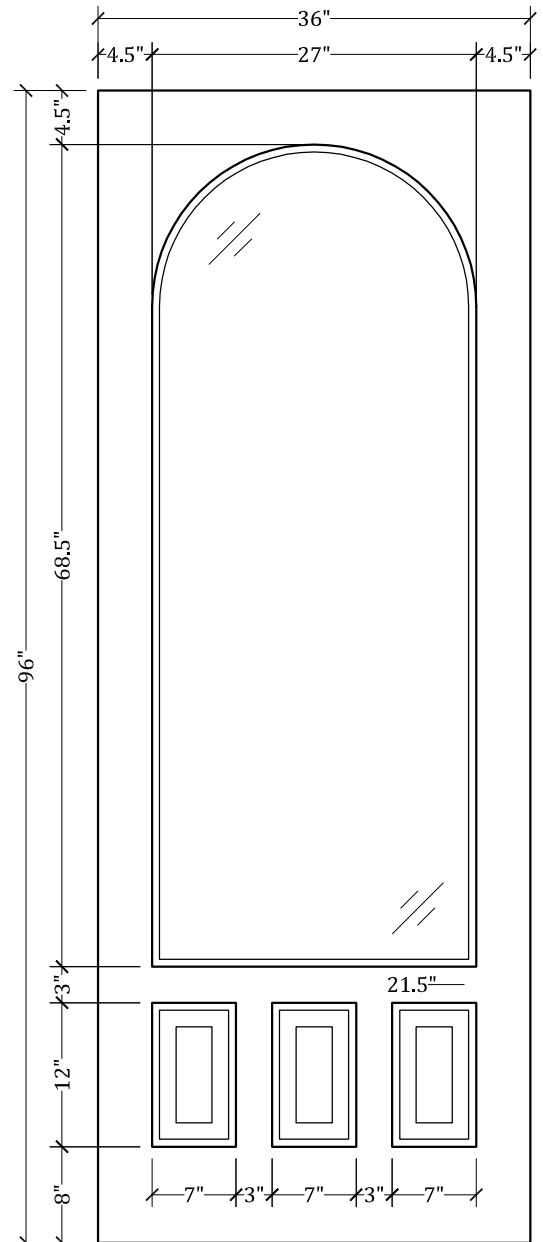

UPSTATE DOOR

FINE DOOR SOLUTIONS... ONE SOURCE

Layout 2610.3 Full Lite/
Three Panel
(Square Top/Round Glass)

Minimum Width Available is 32" for this Layout

Distinctive Exterior Standard Stiles/Top Rail Are 5-1/2"

*Please View Our Specification Section to View Our Sizing Parameters
for Our Classics Line.*

1-800-570-8283

sales@upstatedoor.com

www.upstatedoor.com