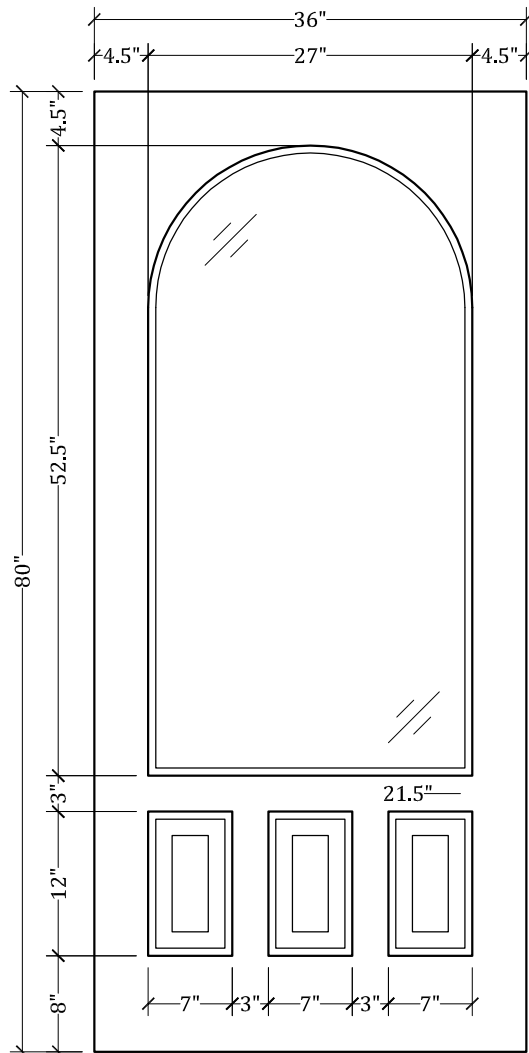

UPSTATE DOOR

FINE DOOR SOLUTIONS... ONE SOURCE

Layout 2610.3 Full Lite/
Three Panel
(Square Top/Round Glass)

Minimum Width Available is 32" for this Layout

Distinctive Exterior Standard Stiles/Top Rail Are 5-1/2"

*Please View Our Specification Section to View Our Sizing Parameters
for Our Classics Line.*

1-800-570-8283

sales@upstatedoor.com

www.upstatedoor.com