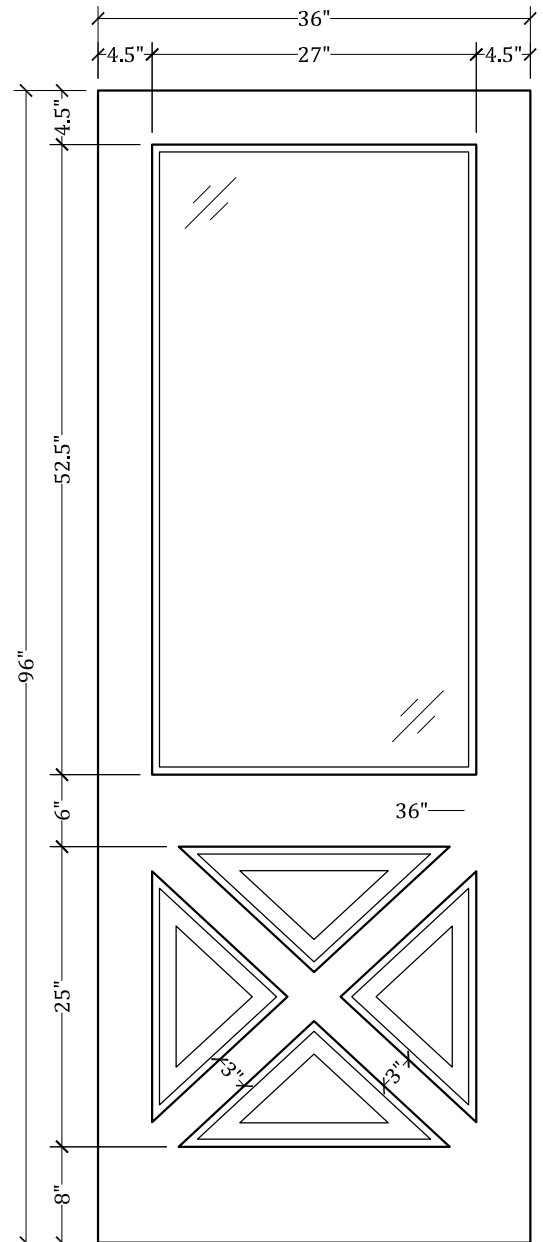

UPSTATE DOOR

FINE DOOR SOLUTIONS... ONE SOURCE

Layout 2080 Full Lite/One Panel w/ Crossbucks (Square Top/Square Glass)

Minimum Width Available is 24" for this Layout

Distinctive Exterior Standard Stiles/Top Rail Are 5-1/2"

Please View Our Specification Section to View Our Sizing Parameters for Our Classics Line.

1-800-570-8283

sales@upstatedoor.com

www.upstatedoor.com