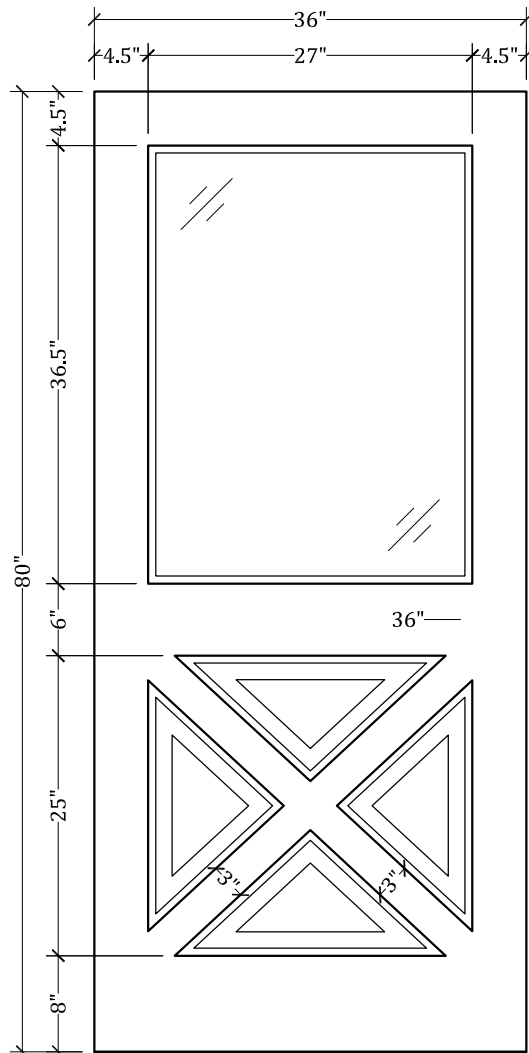

UPSTATE DOOR

FINE DOOR SOLUTIONS... ONE SOURCE

Layout 2080 Full Lite/One Panel w/ Crossbucks (Square Top/Square Glass)

Minimum Width Available is 24" for this Layout

Distinctive Exterior Standard Stiles/Top Rail Are 5-1/2"

Please View Our Specification Section to View Our Sizing Parameters for Our Classics Line.

1-800-570-8283

sales@upstatedoor.com

www.upstatedoor.com