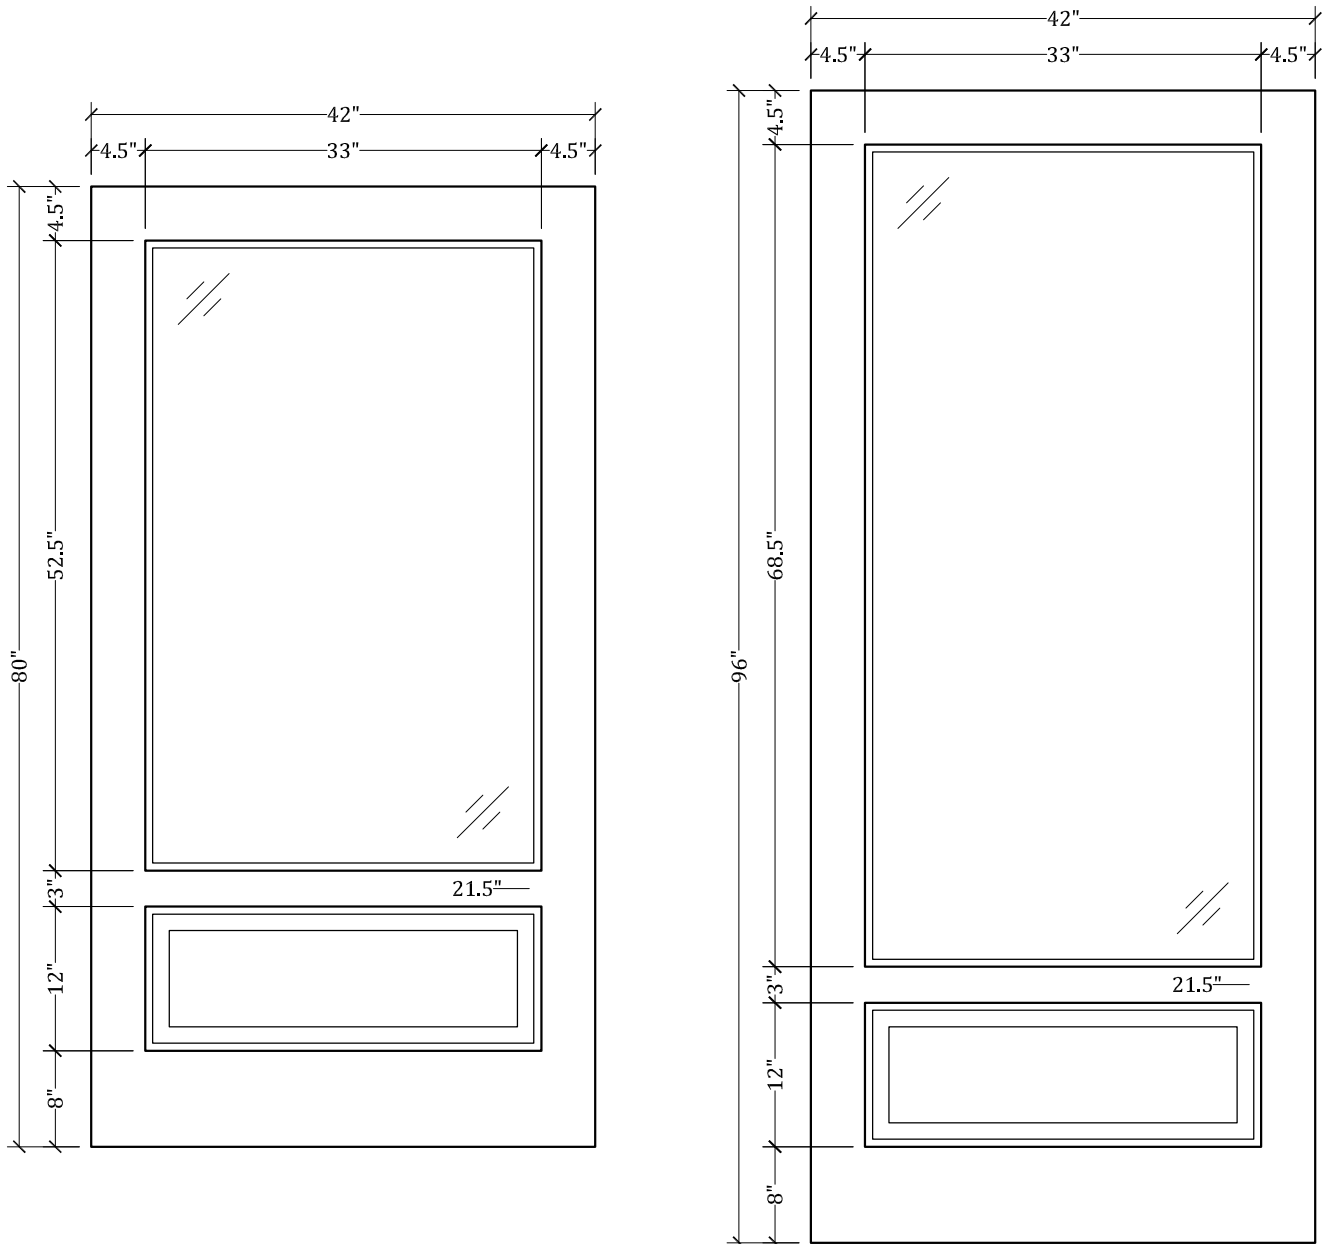

UPSTATE DOOR

FINE DOOR SOLUTIONS... ONE SOURCE

*Layout 2090 Full Lite/One Panel
(Square Top/Square Glass)*

Minimum Width Available is 16" for this Layout

Distinctive Exterior Standard Stiles/Top Rail Are 5-1/2"

*Please View Our Specification Section to View Our Sizing Parameters
for Our Classics Line.*

1-800-570-8283

sales@upstatedoor.com

www.upstatedoor.com