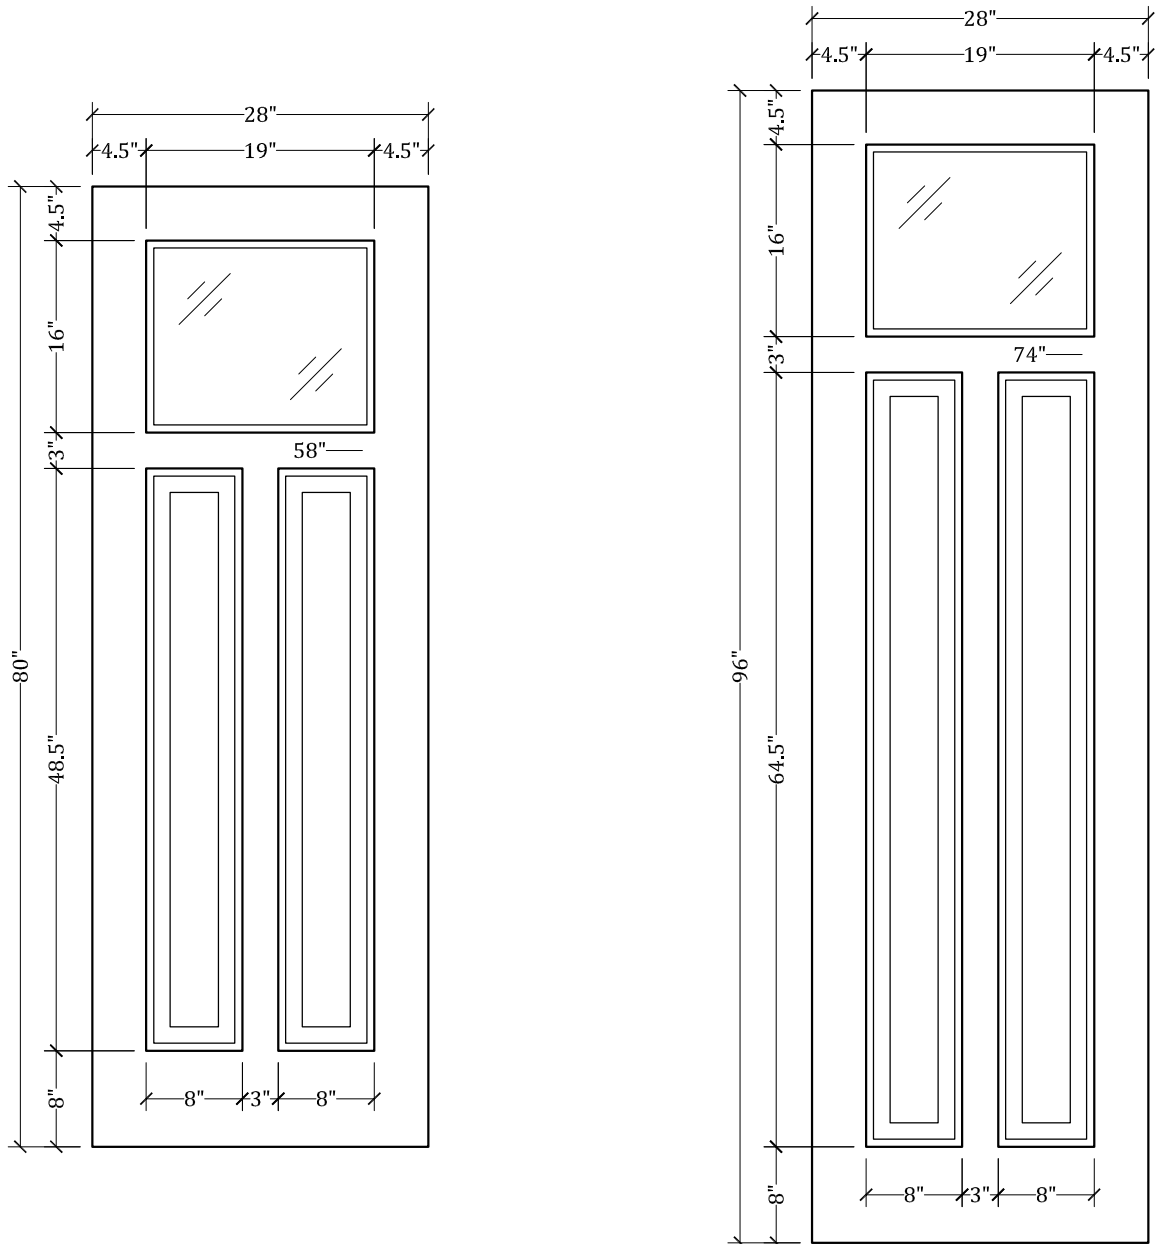

UPSTATE DOOR

FINE DOOR SOLUTIONS... ONE SOURCE

Layout 2110 Full Lite/Two
Panel
(Square Top/Square Glass)

Minimum Width Available is 24" for this Layout

Distinctive Exterior Standard Stiles/Top Rail Are 5-1/2"

*Please View Our Specification Section to View Our Sizing Parameters
for Our Classics Line.*

For more assistance, please contact one of our customer service representatives
1-800-570-8283

sales@upstatedoor.com

www.upstatedoor.com