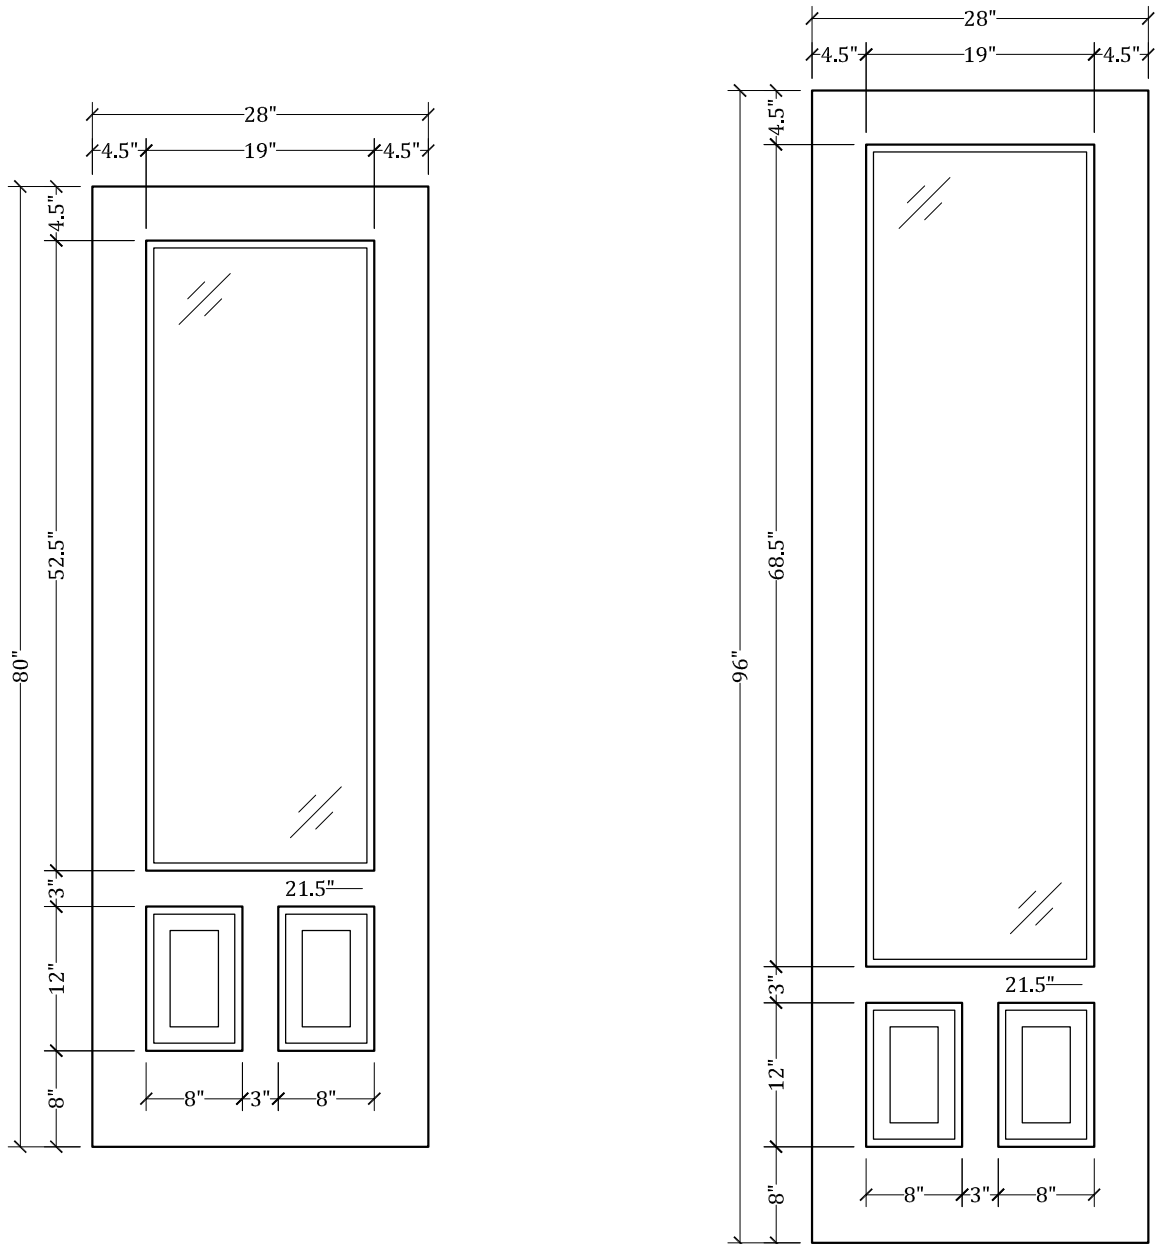

UPSTATE DOOR

FINE DOOR SOLUTIONS... ONE SOURCE

Layout 2600 Full Lite/Two
Panel
(Square Top/Square Glass)

Minimum Width Available is 24" for this Layout

Distinctive Exterior Standard Stiles/Top Rail Are 5-1/2"

*Please View Our Specification Section to View Our Sizing Parameters
for Our Classics Line.*

1-800-570-8283

sales@upstatedoor.com

www.upstatedoor.com